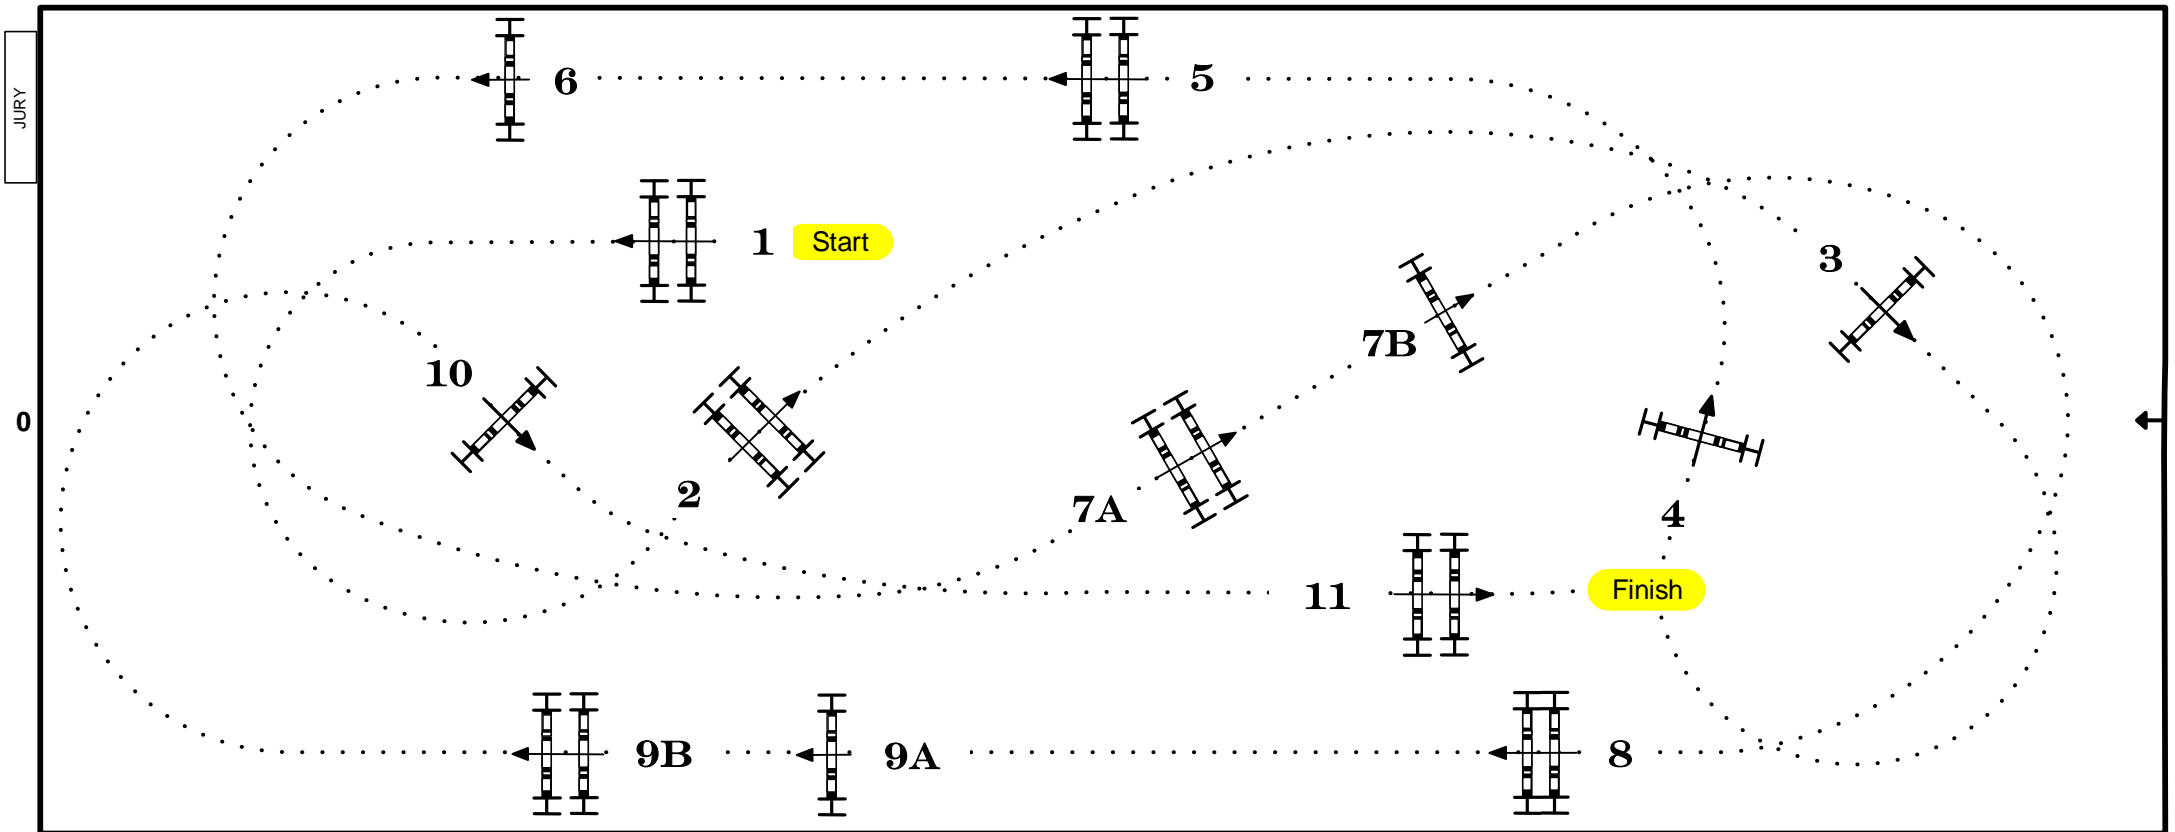

Table: A

Speed: 350 m/min

Obstacles: 11

Length: 400 m

Efforts: 13

FEI RG / Art. 238.2.1

Time allowed: 69 sec

Height: 1,50 m

Time limit: 138 sec

Course Designer

:

Alan Wade (IRL)