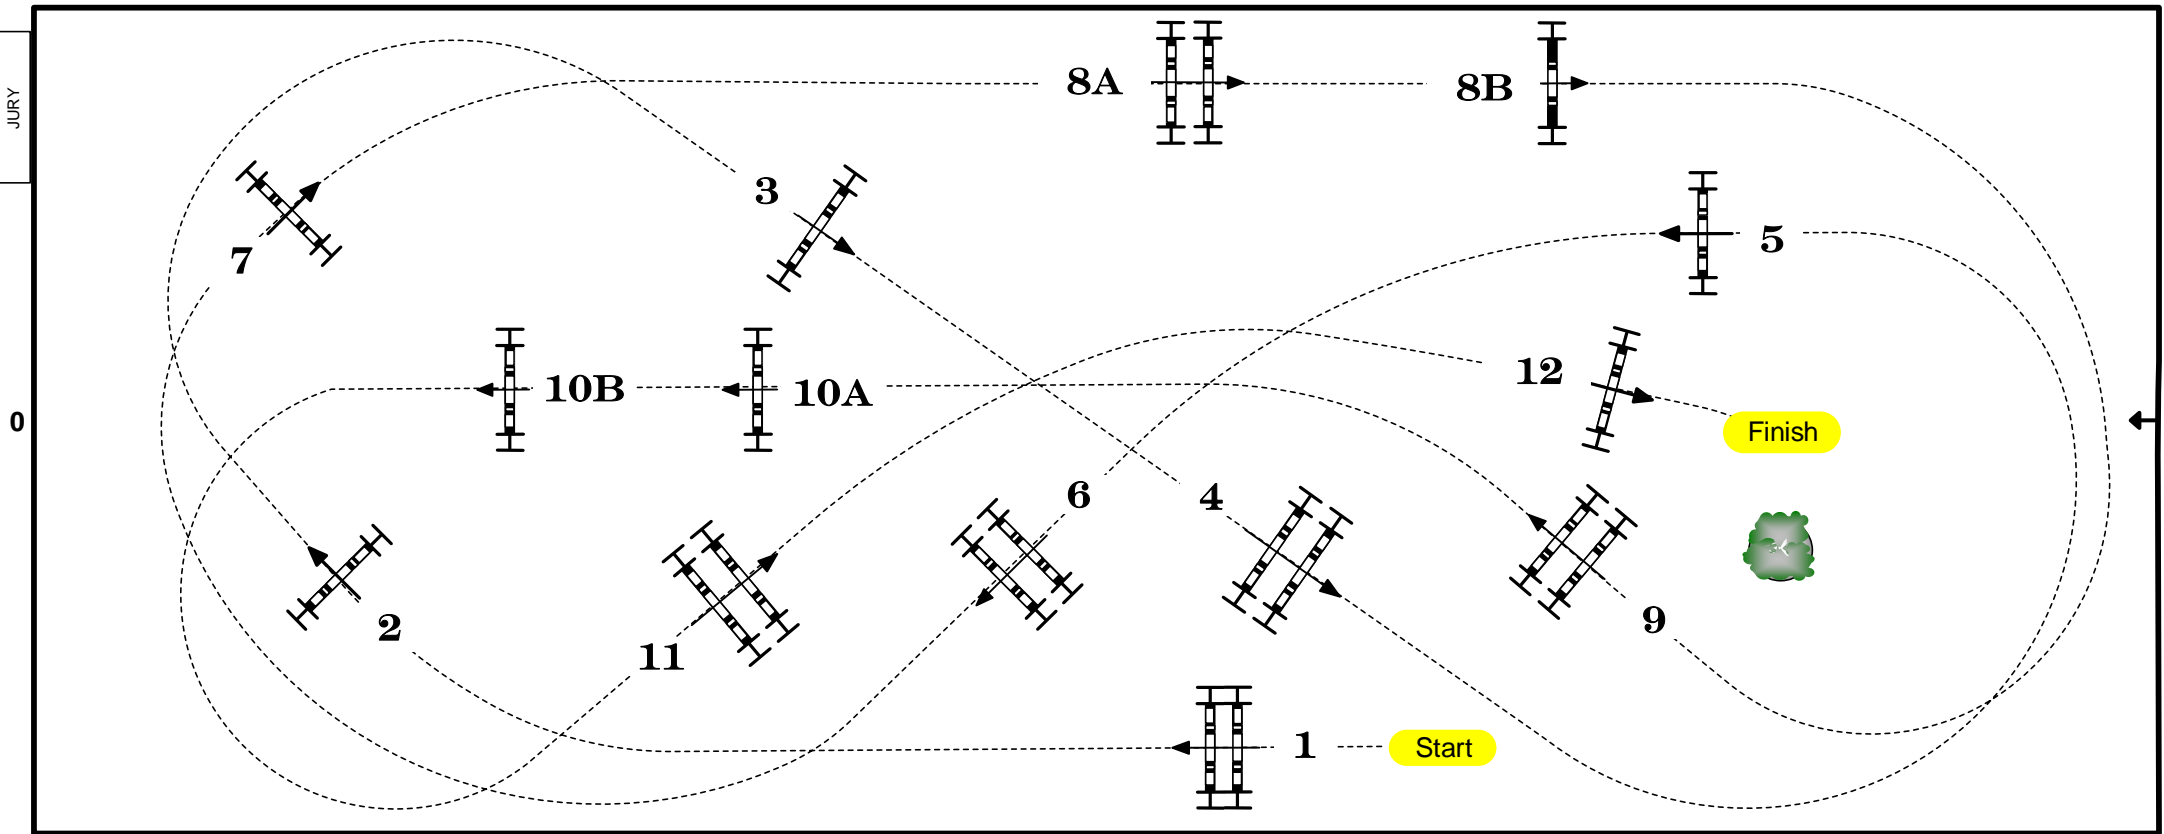

FEI RG / Art. 238.2.1

Height: 1,50 m

Speed: 350 m/min

Length: 430 m

**Time allowed: 74 sec**

Time limit: 148 sec

Obstacles: 12

Efforts: 14