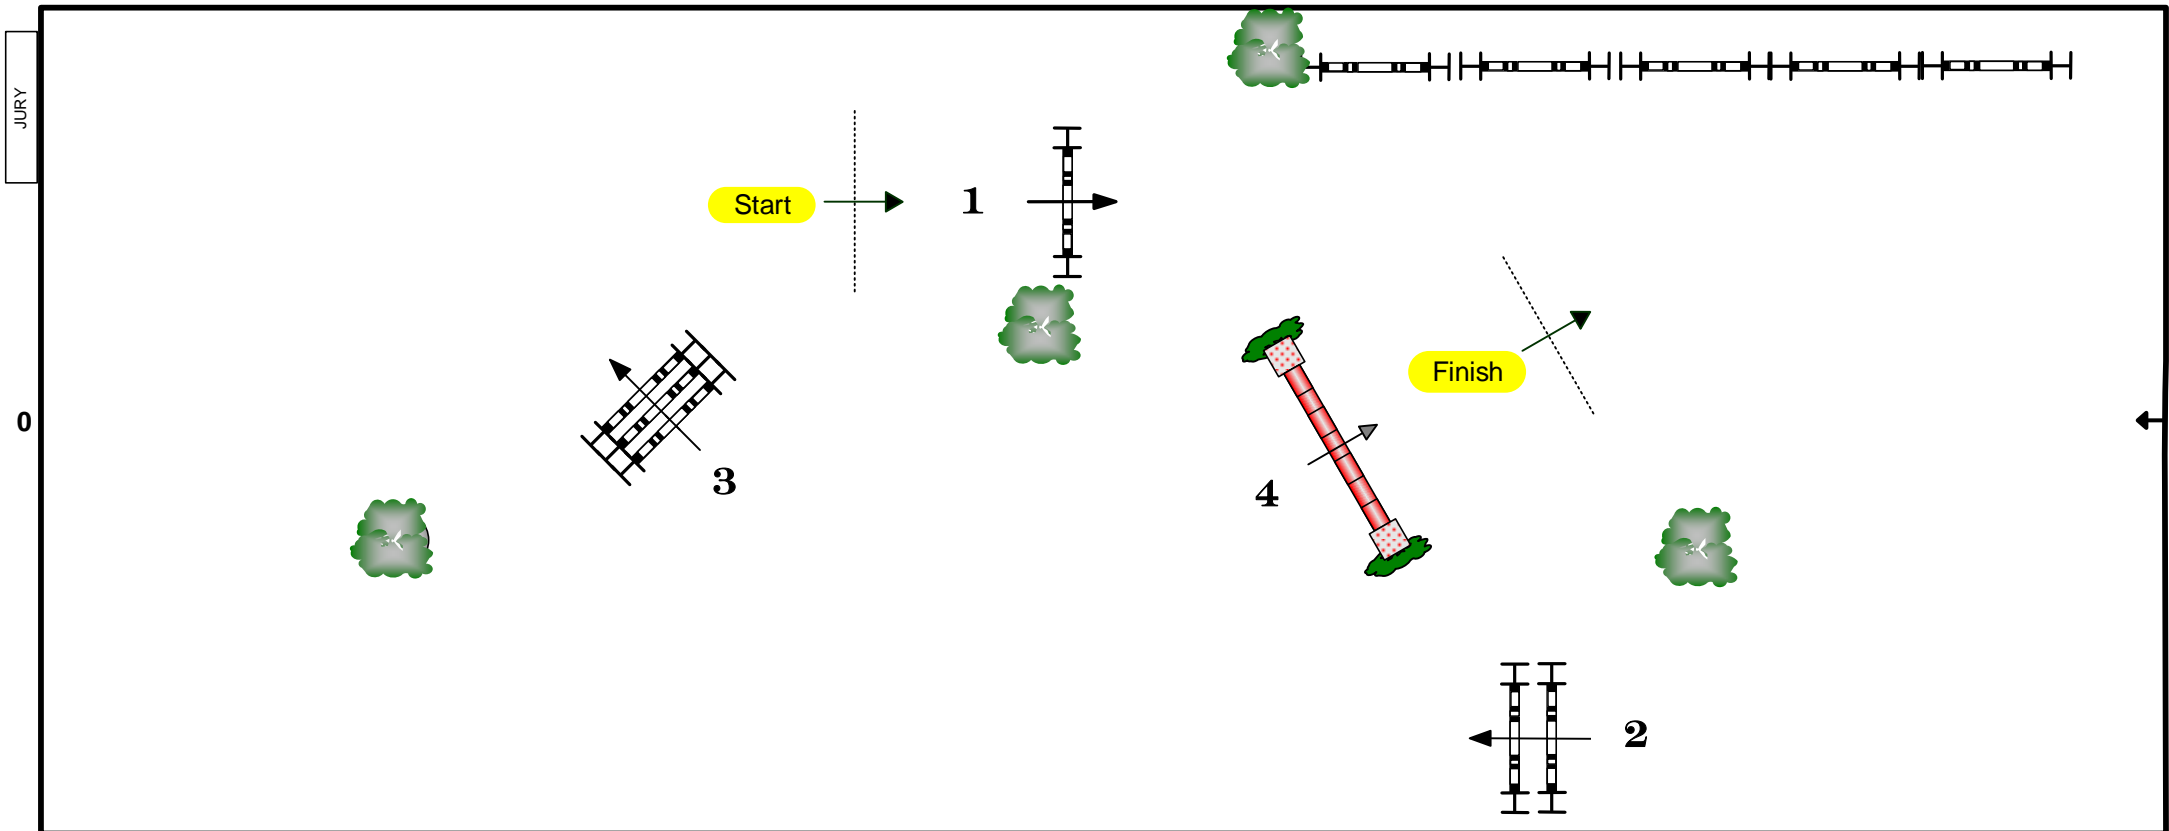

CSI5*-W OLYMPIA 2014

THE LONDON INTERNATIONAL HORSE SHOW

Class No.: 8

The Alltech Christmas Puissance

18 December 2014

Start: 21:00

Table: A

Obstacles: 4

1st & subsequent jump-offs:: 3-4.

Efforts: 4

FEI RG / Art. 262.2

Height: Max in Rd. 1- 1,80 m

Course Designer

:

Bob Ellis (GBR)