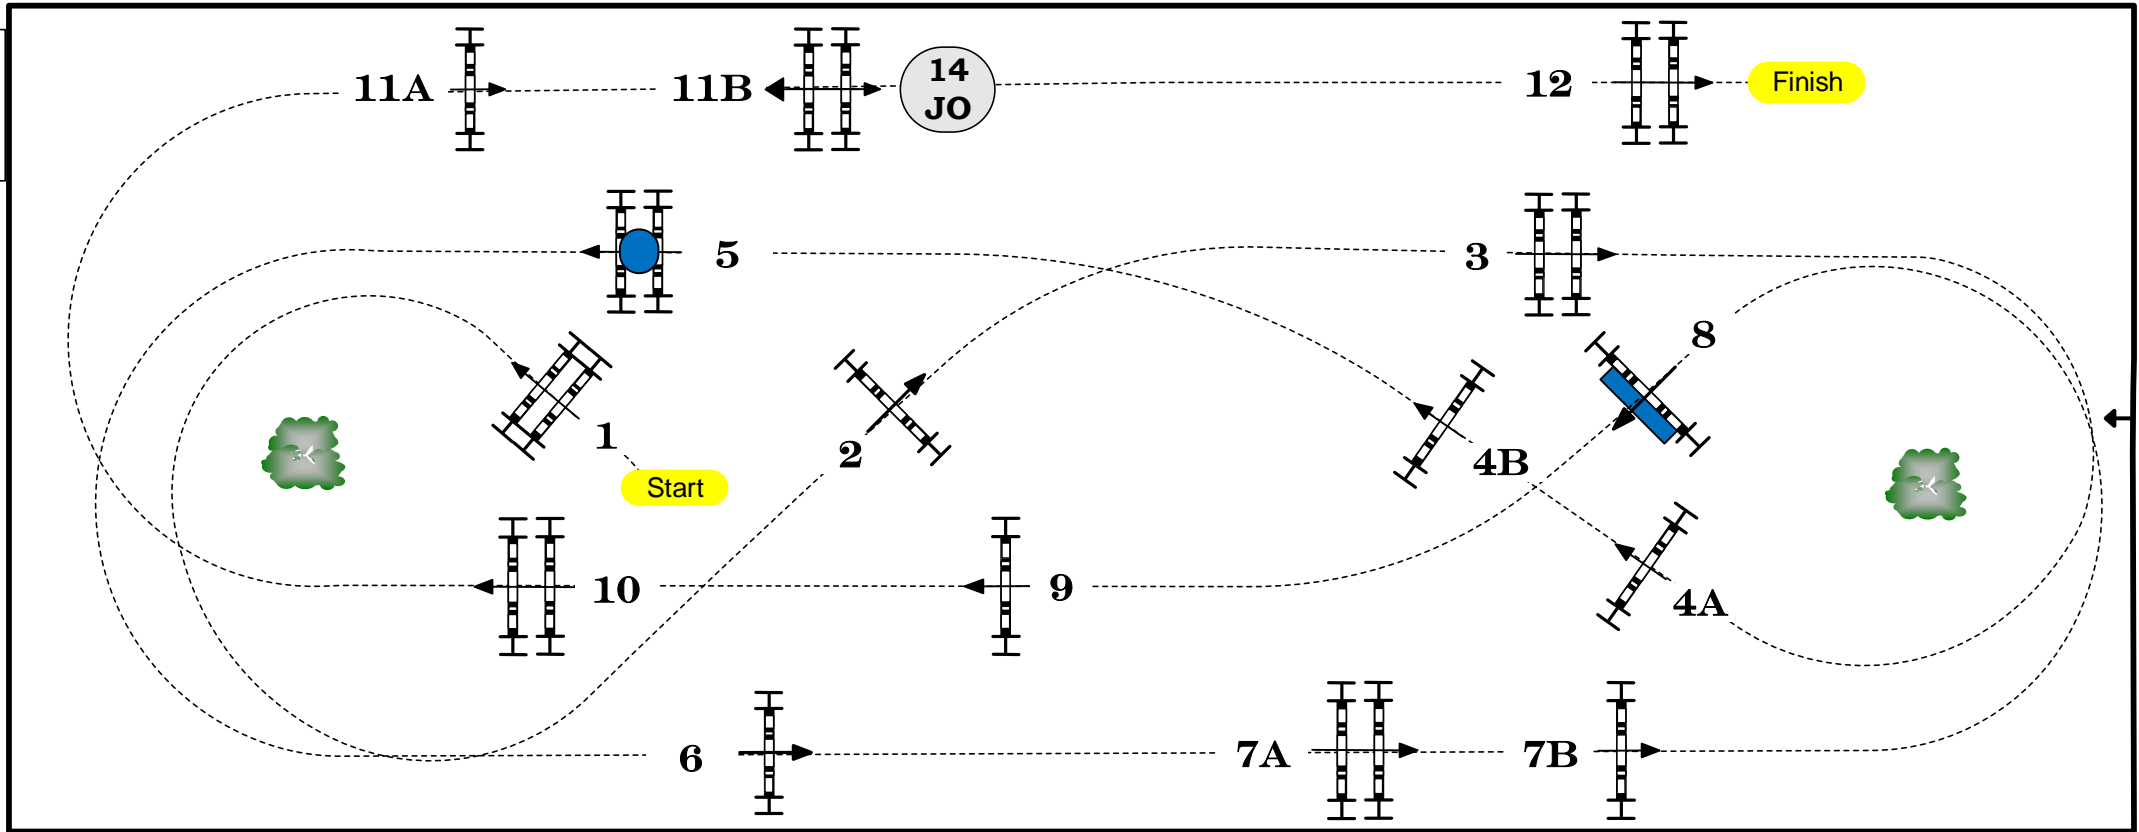

CSI5*-W OLYMPIA 2014

THE LONDON INTERNATIONAL HORSE SHOW

Class No.: 12

The Longines Christmas Cracker - LR

Competition with one jump-off

19 December 2014

Start: 21:00

Table: A
National RG: -
FEI RG / Art. 238.2.2
Height: 1,55 m

Speed: 350 m/min
Length: 395 m
Time allowed: 68 sec
Time limit: 136 sec

Obstacles: 12
Efforts: 15

Jump-off: (14)-2-12-4a-7ab-8-10.

Length: 270 m
Time allowed: 47 sec
Time limit: 94 sec

Course Designer : Alan Wade (IRL)