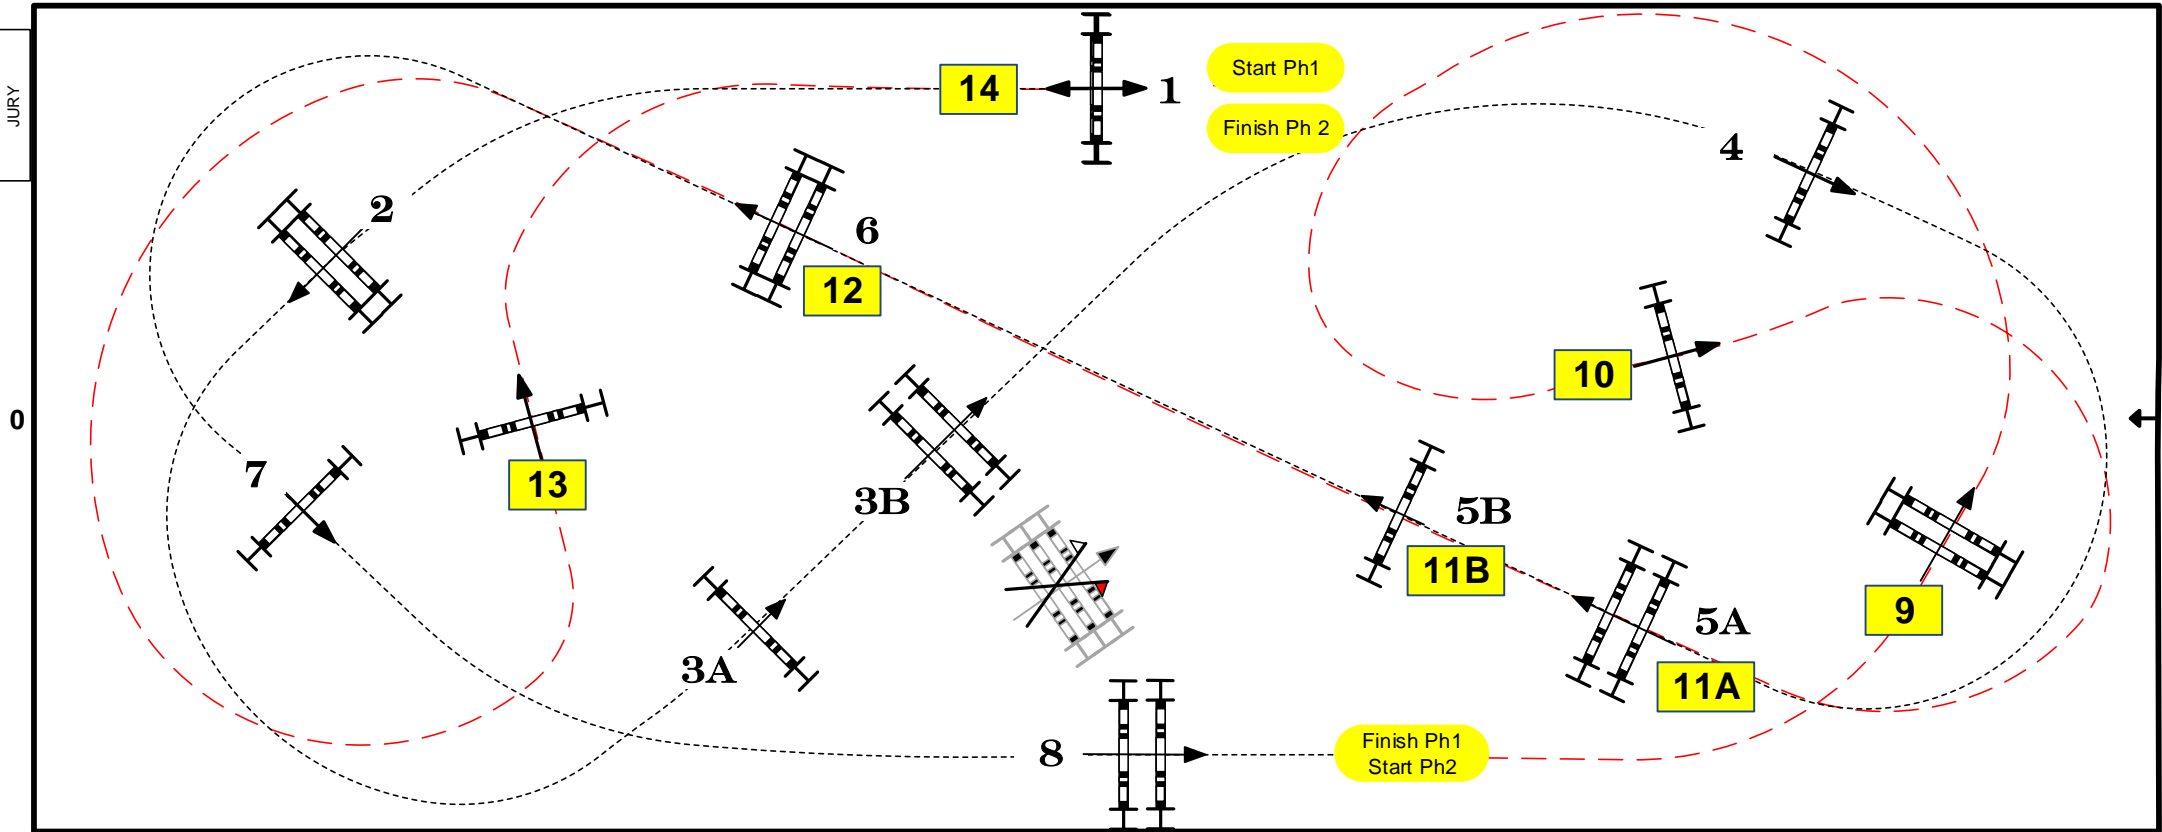

Speed: 350 m/min

Obstacles: 1-8 ; 9-14

2nd Phase: 9-14

Length: 280 m

Length: 250 m

FEI RG / Art. 274.5.3

Time allowed: 48 sec

Time allowed: 43 sec

Height: 1,45 m

Time limit: 96 sec

Time limit: 86 sec

Course Designer

:

Bob Ellis (GBR)