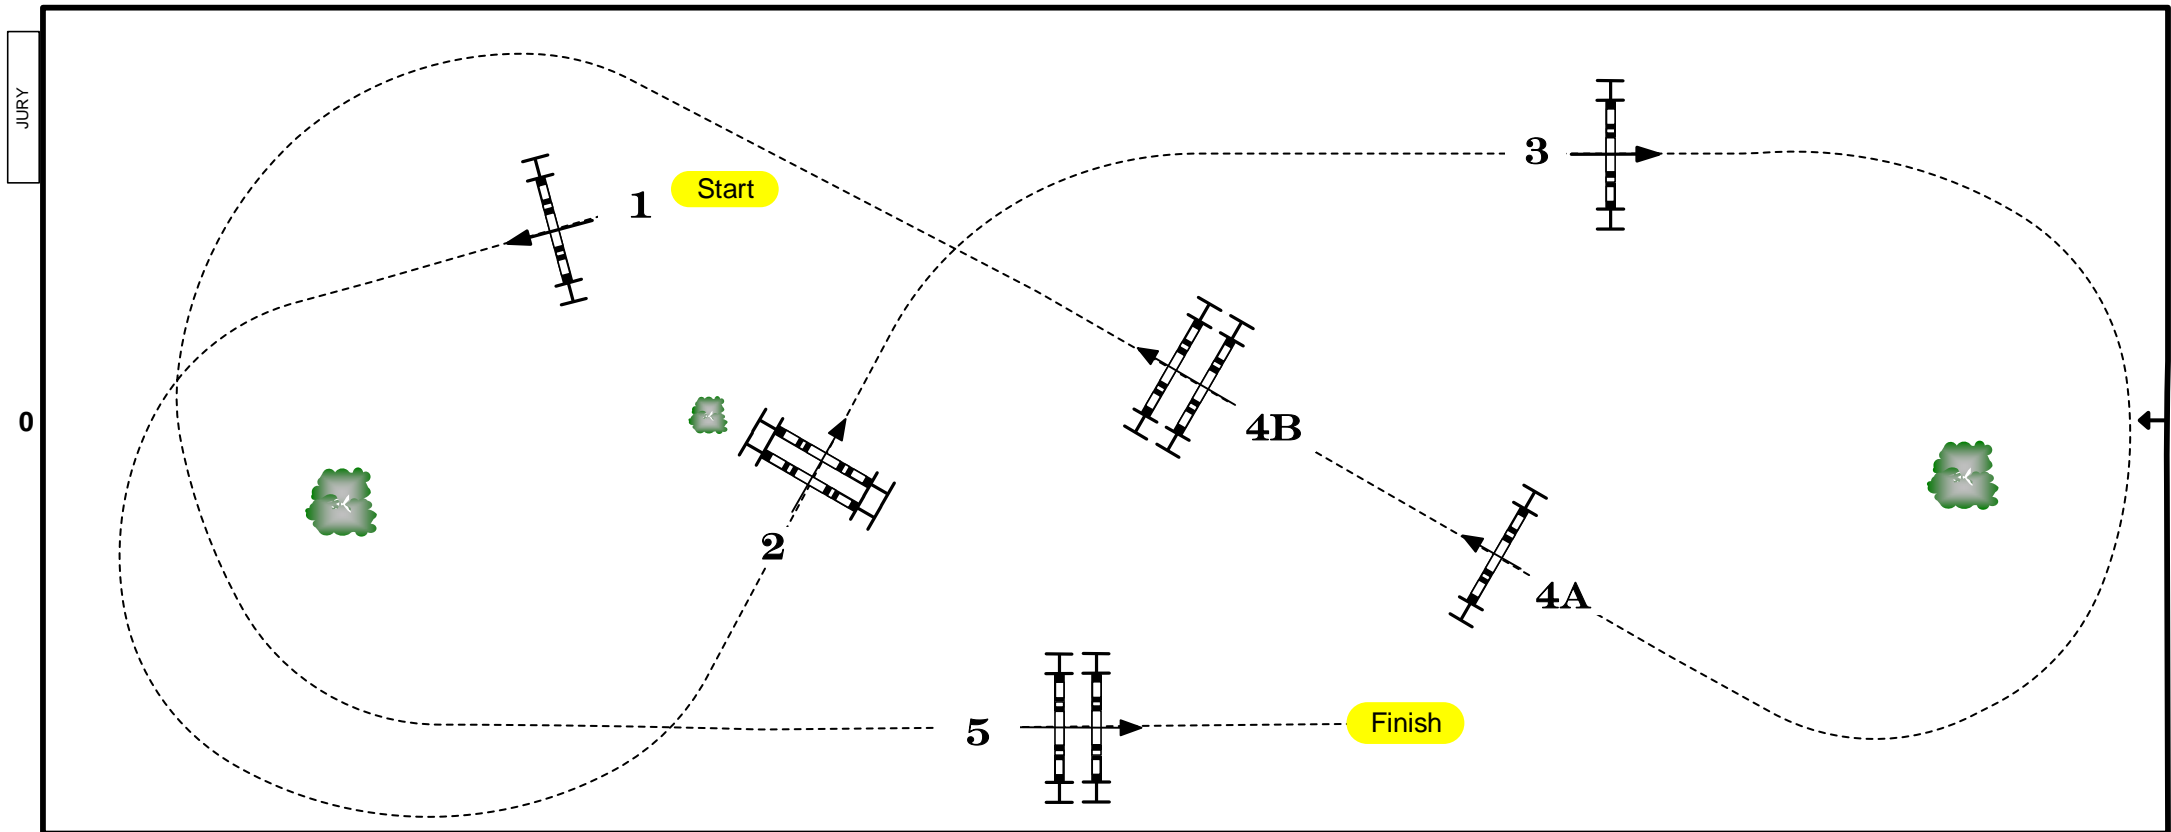

CSI5*-W OLYMPIA 2014

THE LONDON INTERNATIONAL HORSE SHOW

Class No.: 15 The Christmas Masters

20 December 2014

Start: 15:05

Table: A	Speed: 300 m/min	Obstacles: 5	1st, 2nd and 3rd Jump-offs: 1-5	4th Jump-off: 1-5
FEI RG / Art. 262.4	Length: 300 m	Efforts: 6	No time allowed	Length: 300 m
Height: Max in Rd. 1 : 1,50 m	Time allowed: 60 sec			Time allowed: 60 sec
	Time limit: 120 sec			Time limit: 120 sec

Course Designer :

Bob Ellis (GBR)