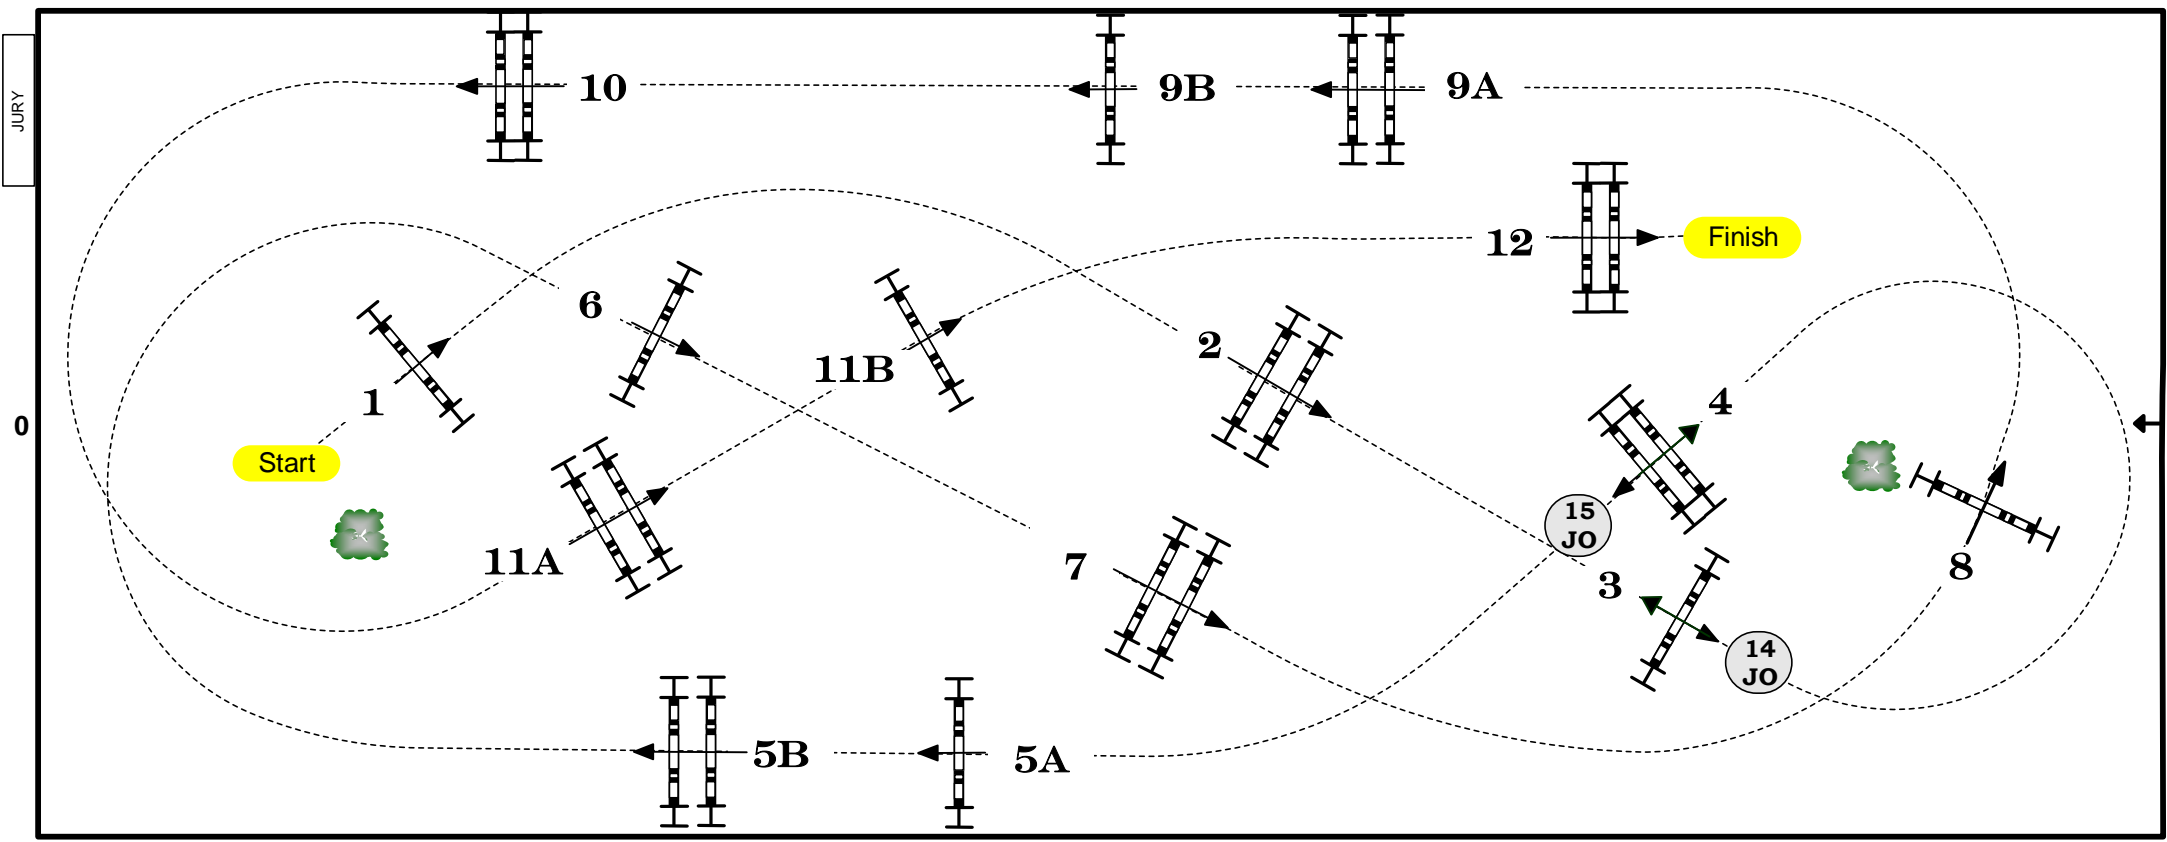

## THE LONDON INTERNATIONAL HORSE SHOW

Class No.: 17

The Christmas Tree Stakes - LR

Competition with one jump-off

20 December 2014

Start: 0:00

Table: A

Speed: 350 m/min  
Length: 370 m  
Time allowed: 64 sec  
Time limit: 128 sec

Obstacles: 12  
Efforts: 15

Jump-off: 12-(14)-10-11AB-5A-6-(15).  
Length: 280 m  
Time allowed: 48 sec  
Time limit: 96 sec

FEI RG / Art. 238.2.2  
Height: 1,50 m

Course Designer : Alan Wade (IRL)