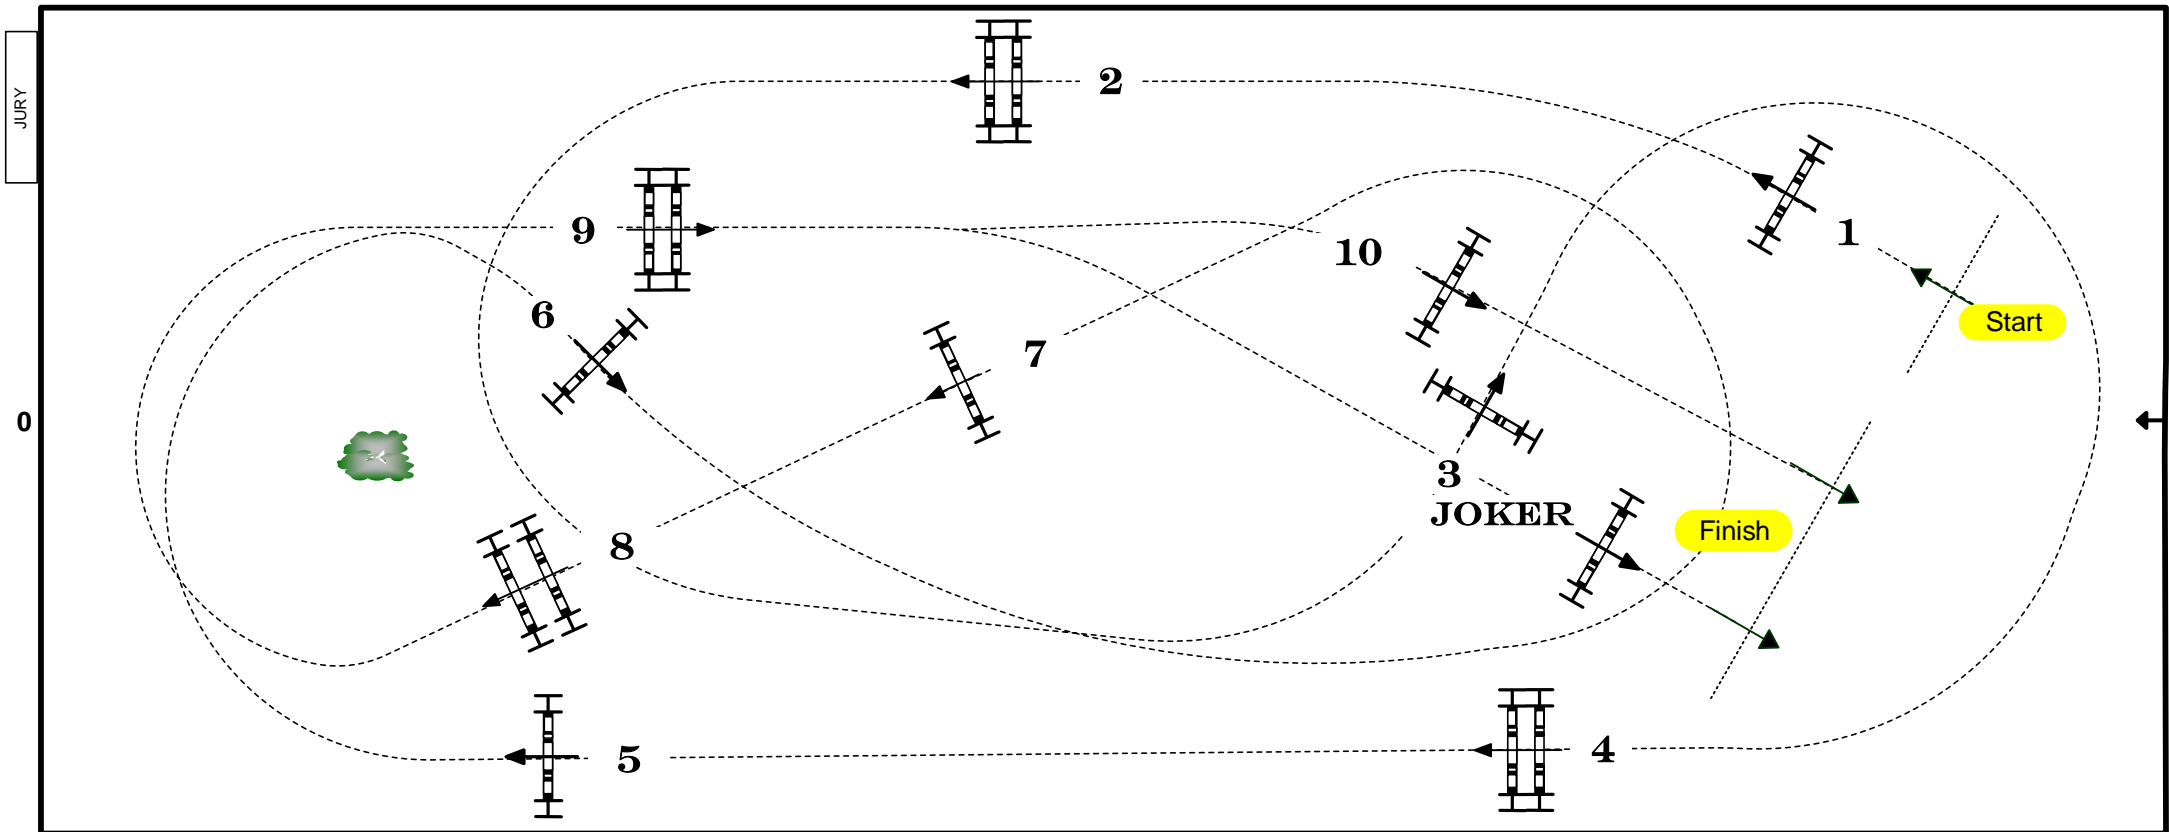

Speed: 350 m/min

Obstacles: 10

Length: 410 m

Efforts: 10

FEI RG / Art. 269

Time allowed: 71 sec

Height: 1,50 m

Time limit: 142 sec