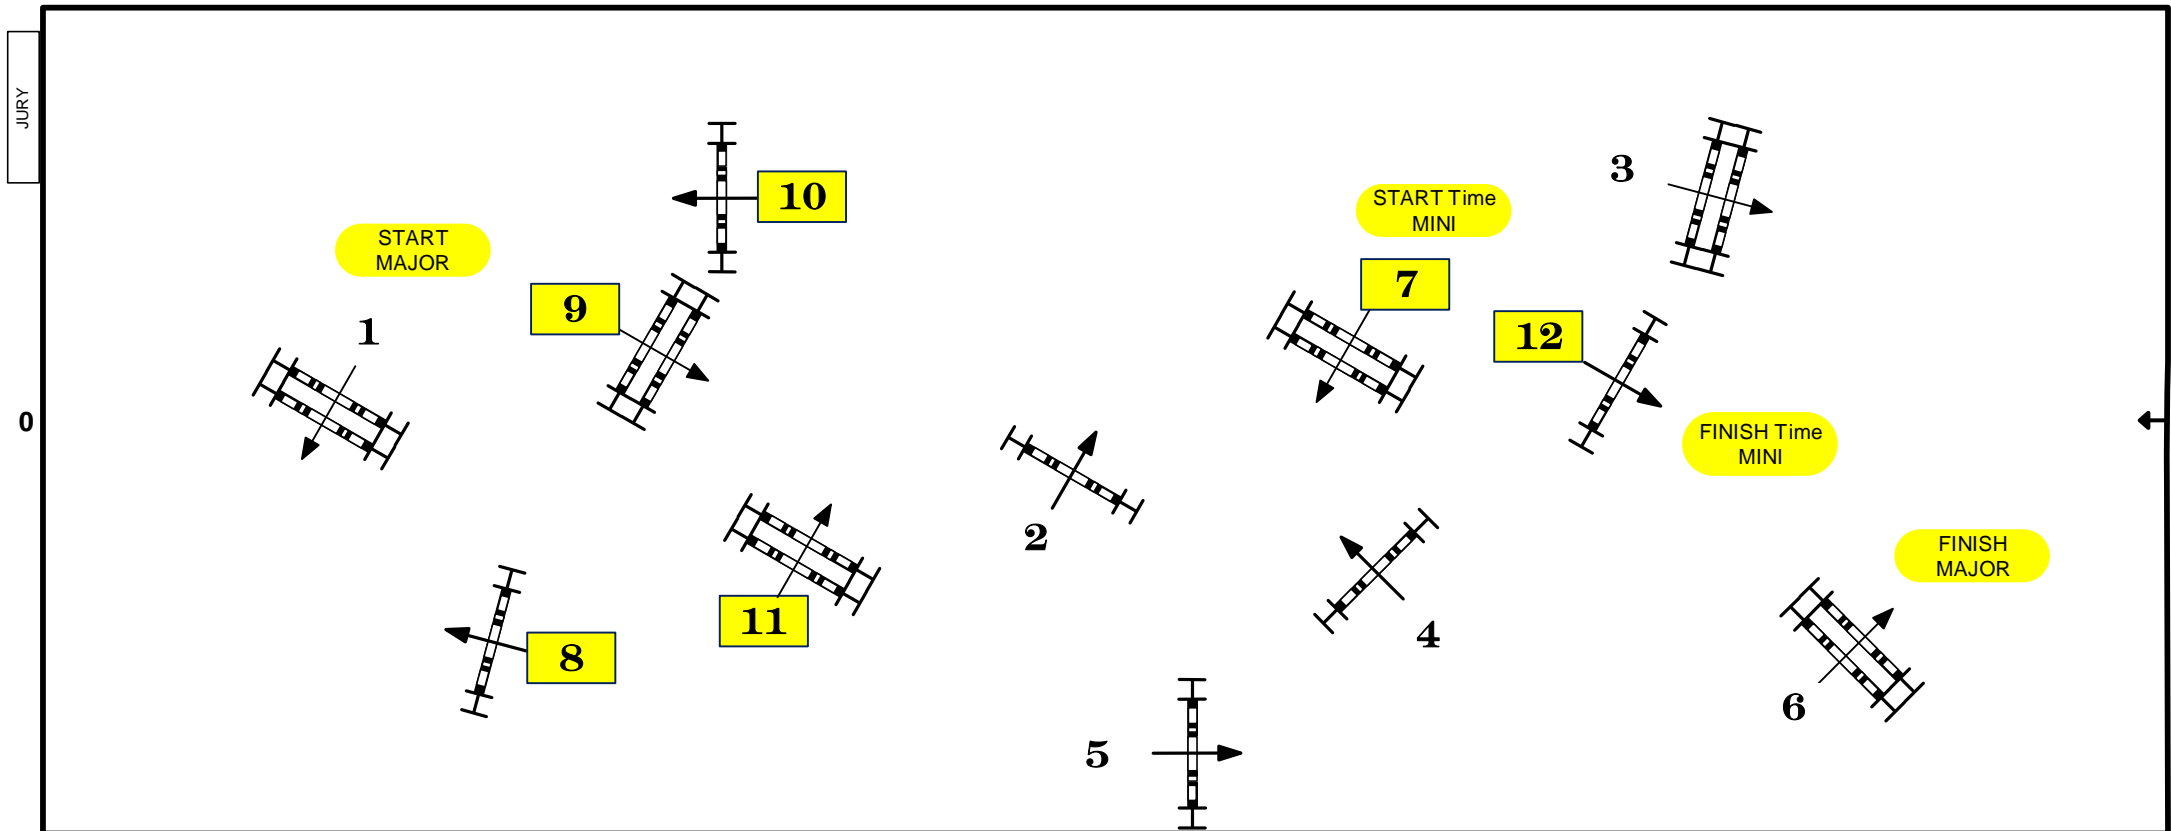

Efforts: 6 ; 6

Penalty sec: 2

Senior Rider 1-6 Pony Club rider **7-12**

Senior Round is not timed.

Pony Club Round Only is timed.

Time limit: 120 sec

Course Designer

: