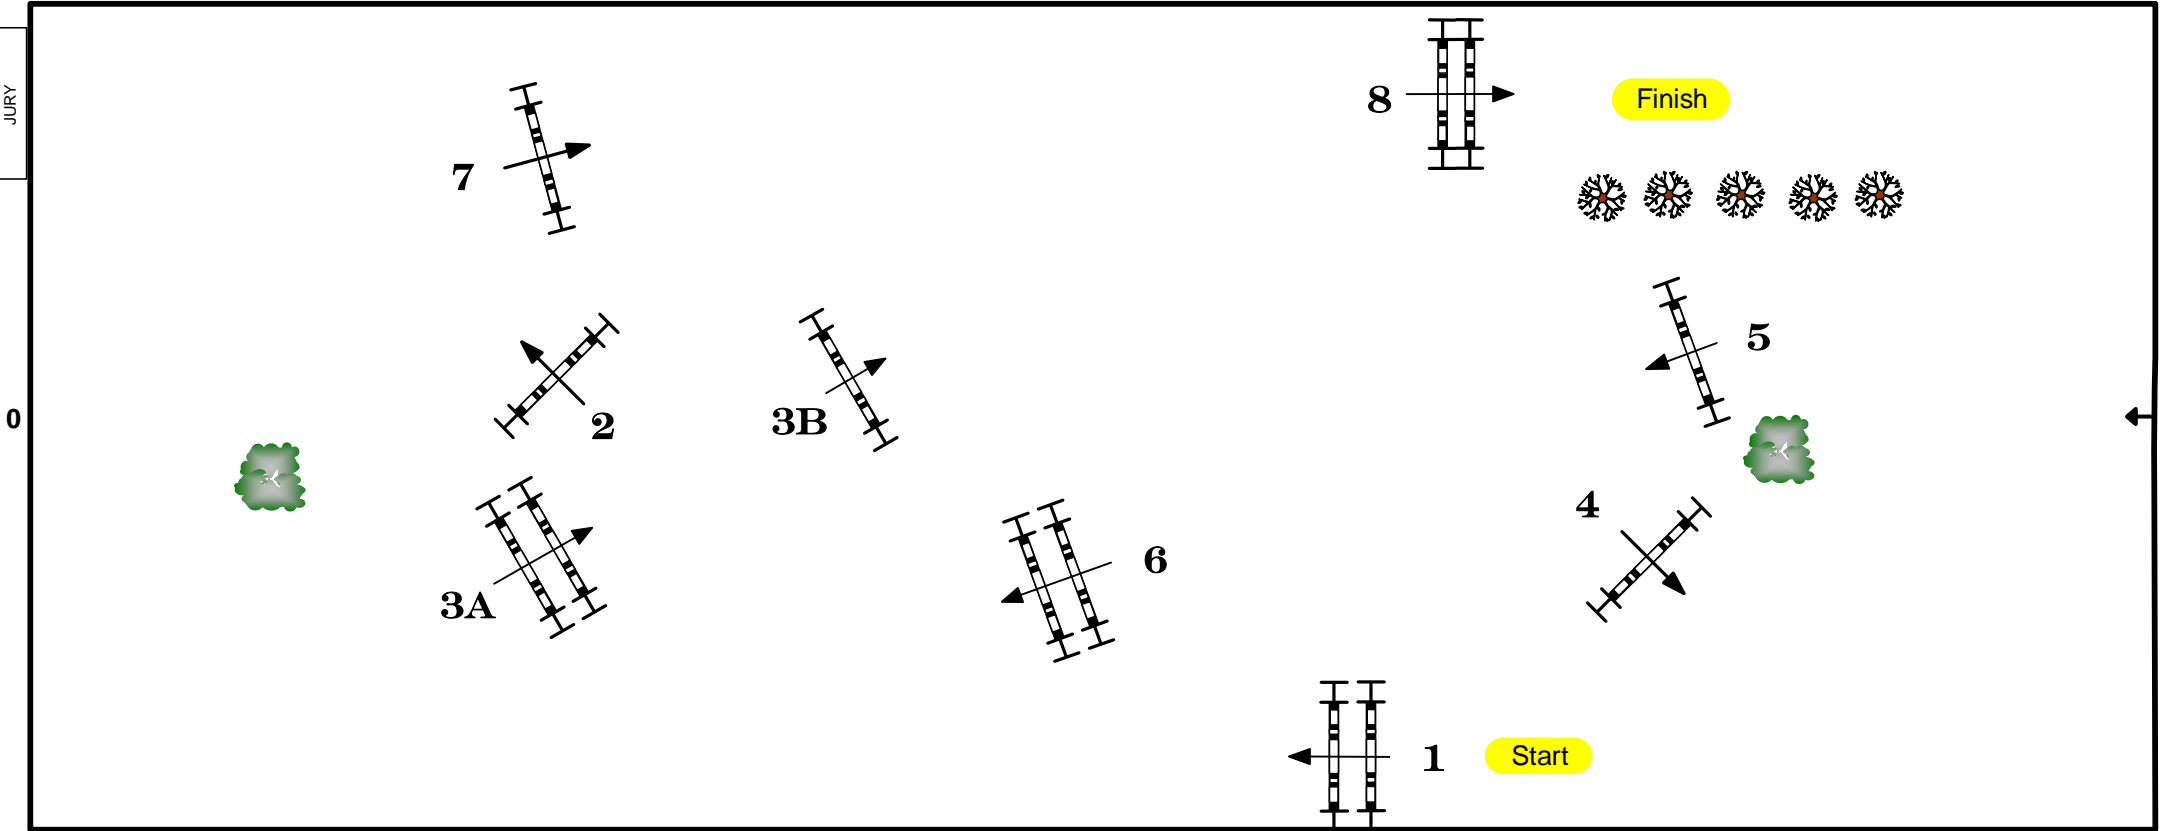

# CSI5\*-W OLYMPIA 2014

THE LONDON INTERNATIONAL HORSE SHOW

Class No.: 24

The Christmas Pairs Relay

Competition against the clock 22 December 2014

Start: 18:15

Table: C  
National RG:  
FEI RG / Art. 239 & 268  
Height: 1,40 m

Obstacles: 8/8  
Efforts: 9/9  
Penalty sec: 4  
Time Limit: 180secs

Jump-off in case of equality only: 1-2-3ab-4-5-8/1-2-3ab-4-5-8.  
Time limit: 120 sec

Course Designer : Bob Ellis (GBR)