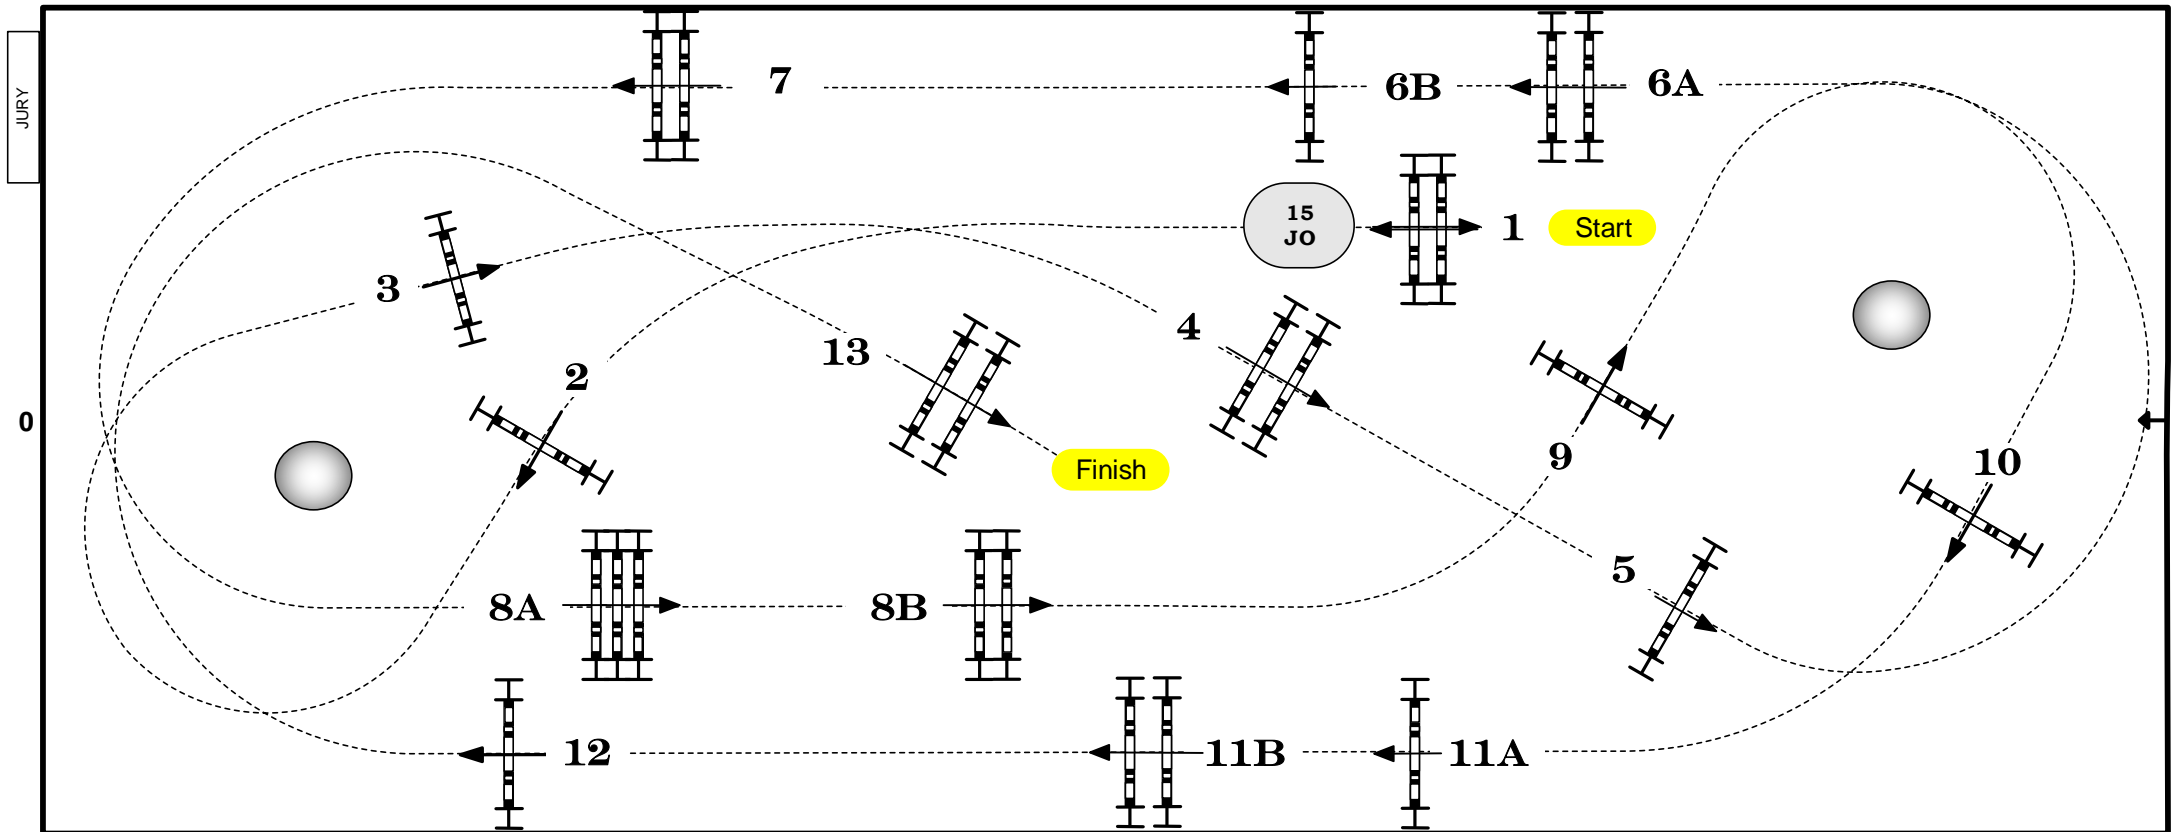

CSI5*-W OLYMPIA 2014

THE LONDON INTERNATIONAL HORSE SHOW

Class No.: 25

The Olympia Grand Prix - LR

Competition with one jump-off

22 December 2014

Start: 20:35

Table: A
National RG: -
FEI RG / Art. 238.2.2
Height: 1,60 m

Speed: 350 m/min
Length: 425 m
Time allowed: 73 sec
Time limit: 146 sec

Obstacles: 13
Efforts: 16

Jump-off: 8a-9-11ab-4-6a-2-3-(15).

Length: 300 m
Time allowed: 52 sec
Time limit: 104 sec

Course Designer

:

Alan Wade (IRL)

CSI5*-W OLYMPIA 2014

THE LONDON INTERNATIONAL HORSE SHOW

Class No.: 25

The Olympia Grand Prix - LR

Competition with one jump-off

22 December 2014

Start: 20:35

Table: A
National RG: -
FEI RG / Art. 238.2.2
Height: 1,60 m

JUMPOFF

Obstacles: 8
Efforts: 9

Jump-off: 8a-9-11ab-4-6a-2-3-(15).

Length: 300 m
Time allowed: 52 sec
Time limit: 104 sec

Course Designer : Alan Wade (IRL)