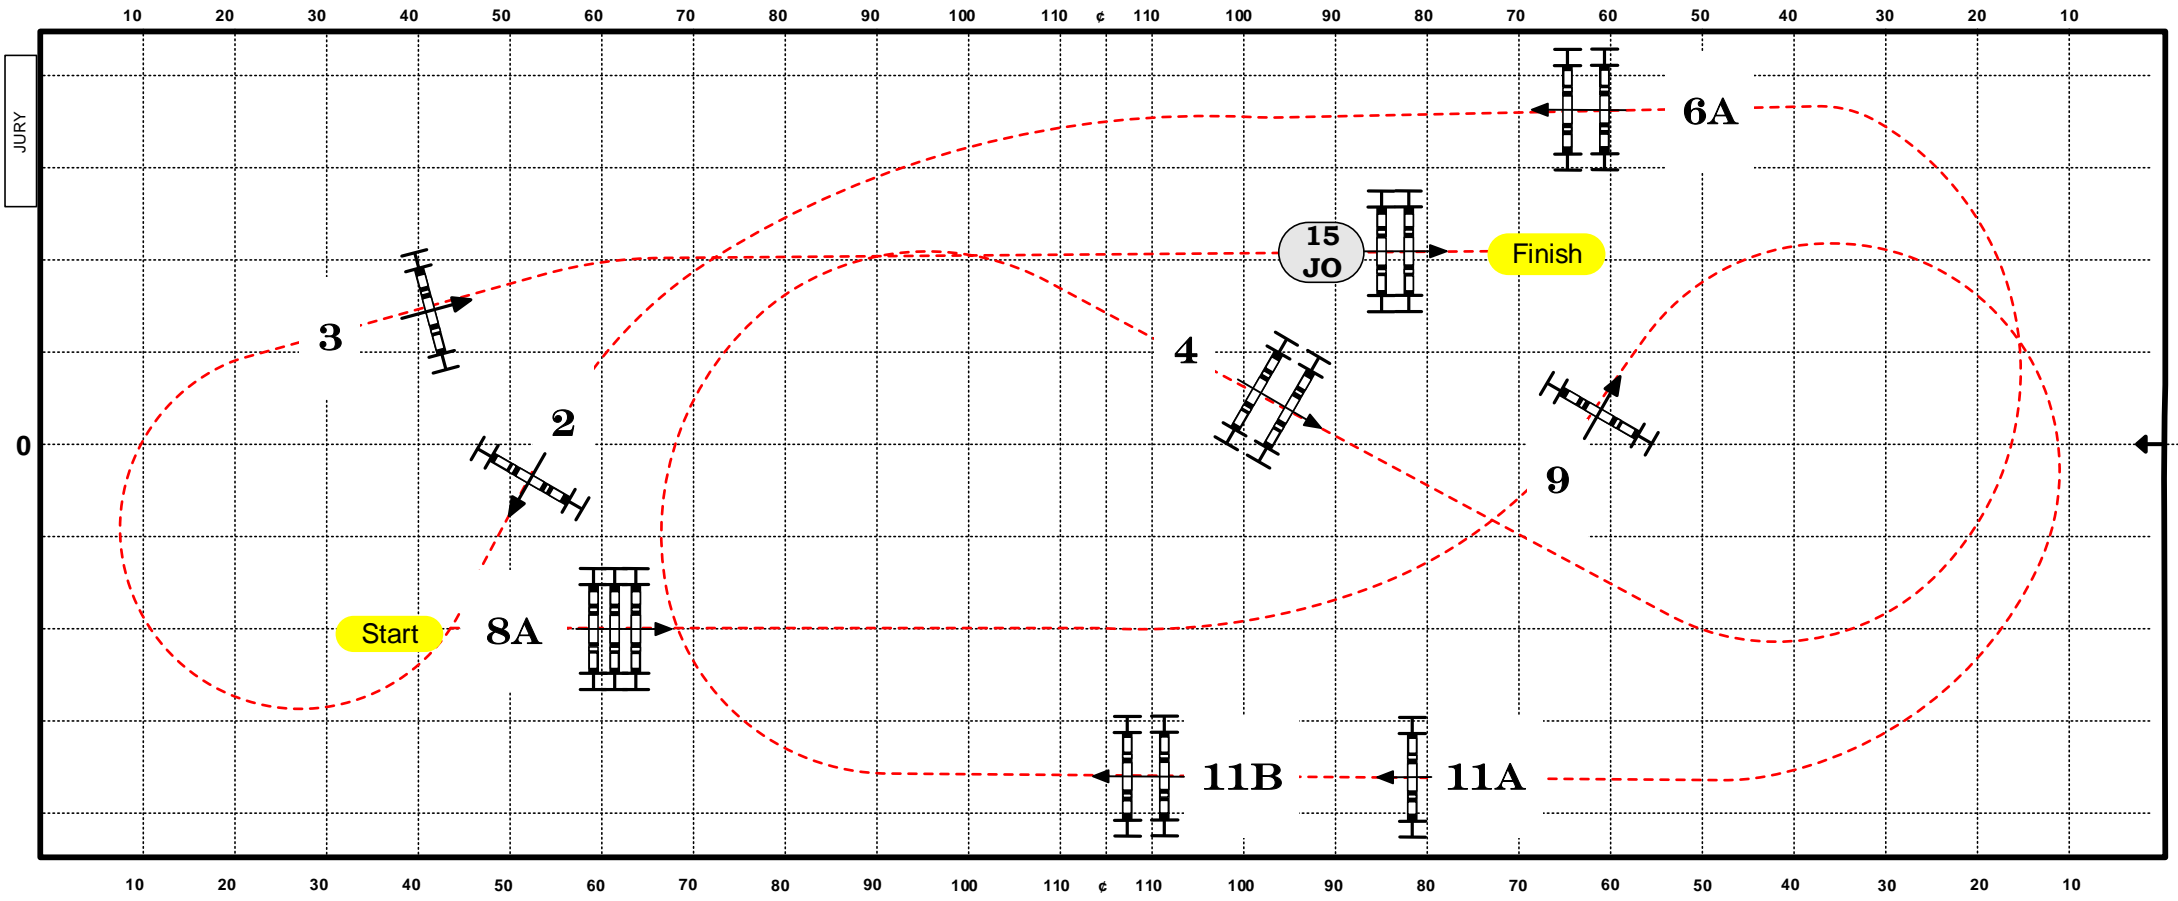

Speed: 350 m/min
Length: 425 m
Time allowed: 73 sec
Time limit: 146 sec

Obstacles: 13
Efforts: 16

Jump-off: 8a-9-11ab-4-6a-2-3-(15).

Length: 300 m
Time allowed: 52 sec
Time limit: 104 sec

Course Designer

:

Alan Wade (IRL)

CSI5*-W OLYMPIA 2014

THE LONDON INTERNATIONAL HORSE SHOW

Class No.: 25

The Olympia Grand Prix - LR

Competition with one jump-off

22 December 2014

Start: 20:35

Table: A
National RG: -
FEI RG / Art. 238.2.2
Height: 1,60 m

JUMPOFF

Obstacles: 8
Efforts: 9

Jump-off: 8a-9-11ab-4-6a-2-3-(15).

Length: 300 m
Time allowed: 52 sec
Time limit: 104 sec

Course Designer : Alan Wade (IRL)