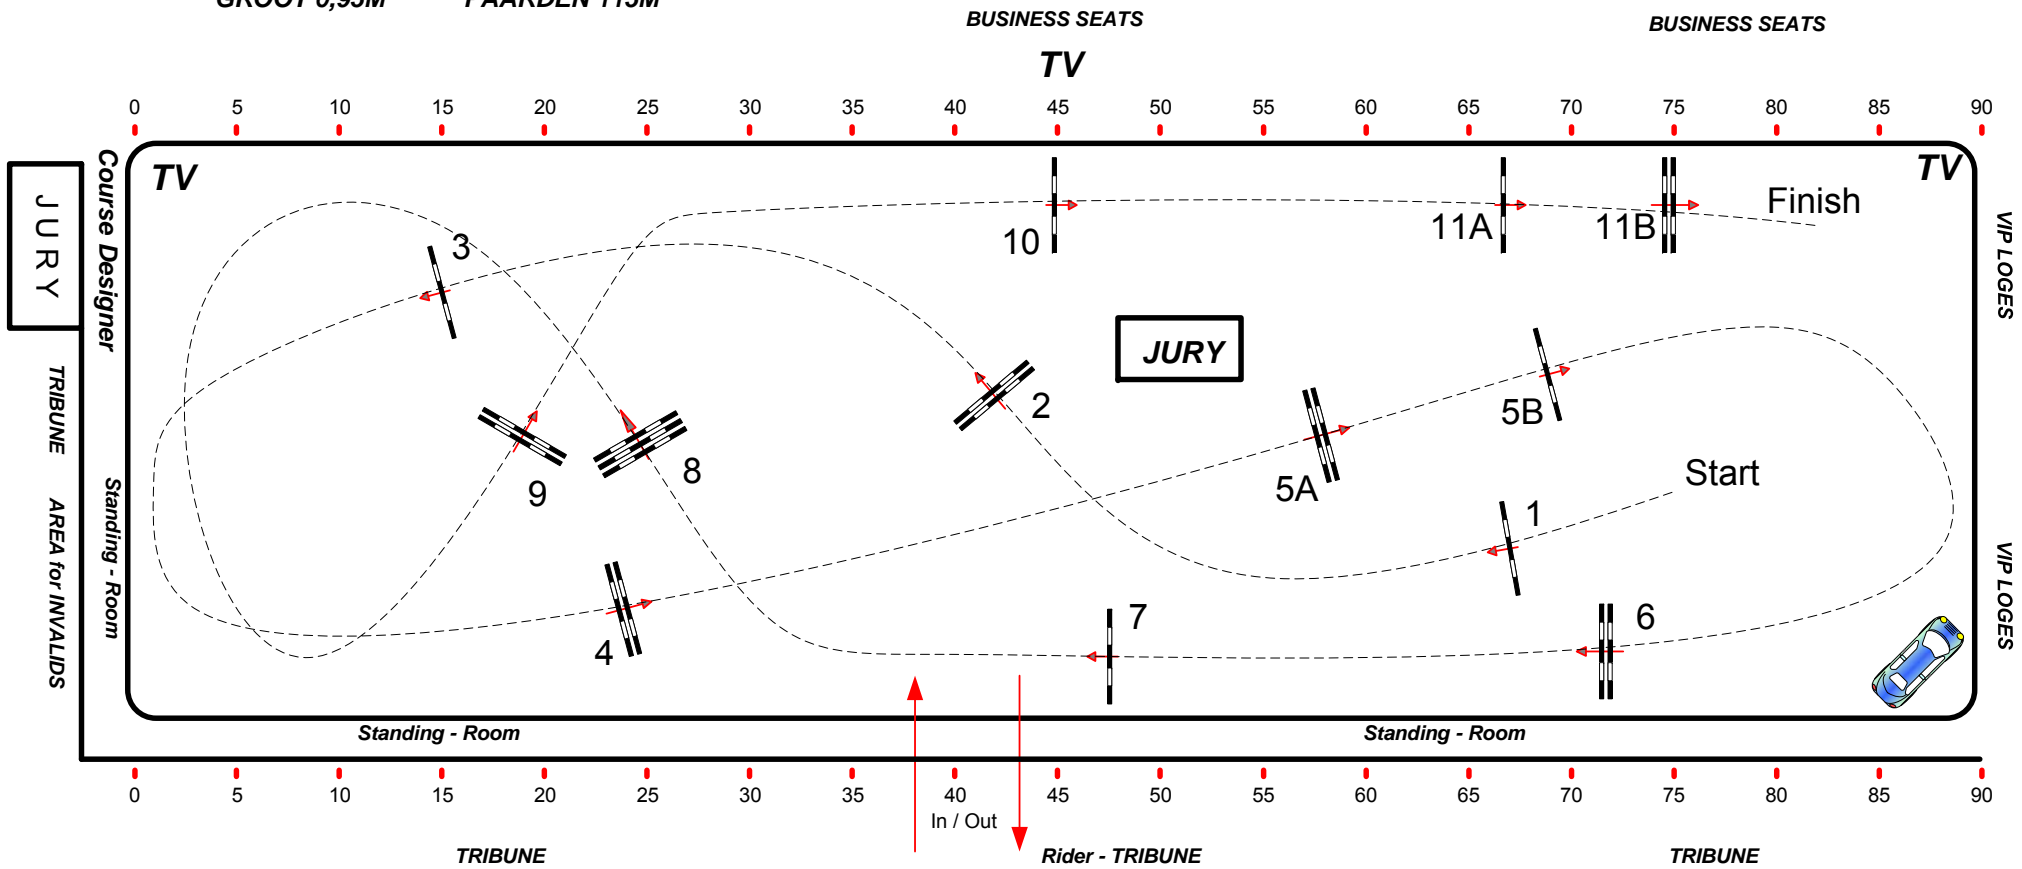

SUPER FINALE

VLAANDERENS KERSTJUMPING 2014
Memorial ERIC WAUTERS

Course Designers :
Lucien Somers
Eddy Geysmans

Class No.: PONYS PAARDEN

VLP LRV

STIJLRIJDEN

Dienstag, 30. Dezember 2014

Start: 00.00

Table: A
National RG:
FEI RG / Art.
Height:

Speed: 350 m/min
Length: 400 m
Time allowed: 69 sec
Time limit: 138 sec

Obstacles: 11
Efforts: 13
Penalty sec:
Closed combination:

PONYS KLEIN 0,75M
GROOT 0,95M

PAARDEN 0,95M
PAARDEN 115M

JURY

TRIBUNE

AREA for INVALIDS

Course Designer

Standing - Room

Standing - Room

Standing - Room

TRIBUNE

Rider - TRIBUNE

TRIBUNE

VIP LOGES

VIP LOGES

In / Out

In / Out

TV

TV

TV

JURY

Finish

Start