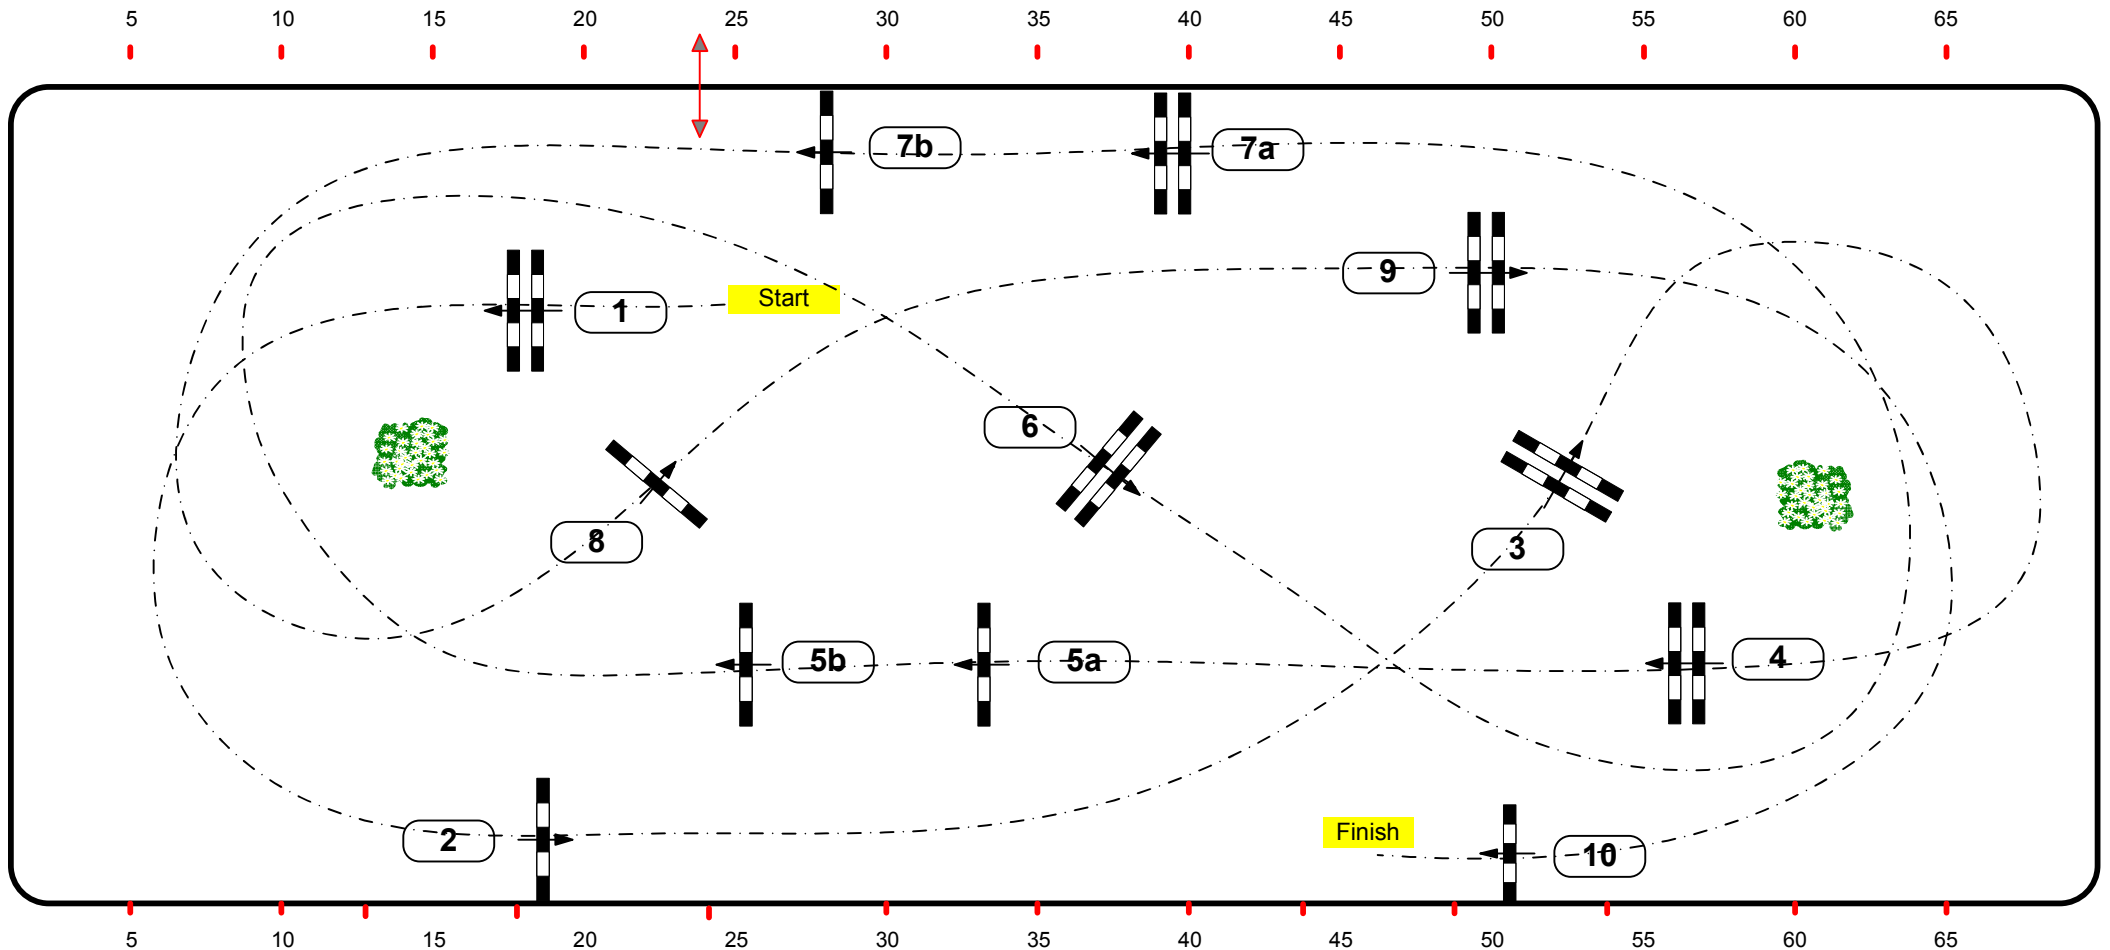

CSI** Neustadt/ Dosse 2015

Class No.: 01

Opening Class

Competition against the clock

Donnerstag, 9. Januar 2014

Table: A
National RG: 238.2.1
FEI RG / Art.
Height: 1,40 m

Speed: 350 m/min
Length: 370 m
Time allowed: 64 sec
Time limit: 128 sec

Obstacles: 10
Efforts: 12
Penalty sec:
Closed combination:

1st Jump-off:
Length: 0 m
Time allowed: 0 sec
Time limit: 0 sec

2nd Jump-off:
Length: 0 m
Time allowed: 0 sec
Time limit: 0 sec

JUDGES

Course Designer
Christian Wiegand (GER)