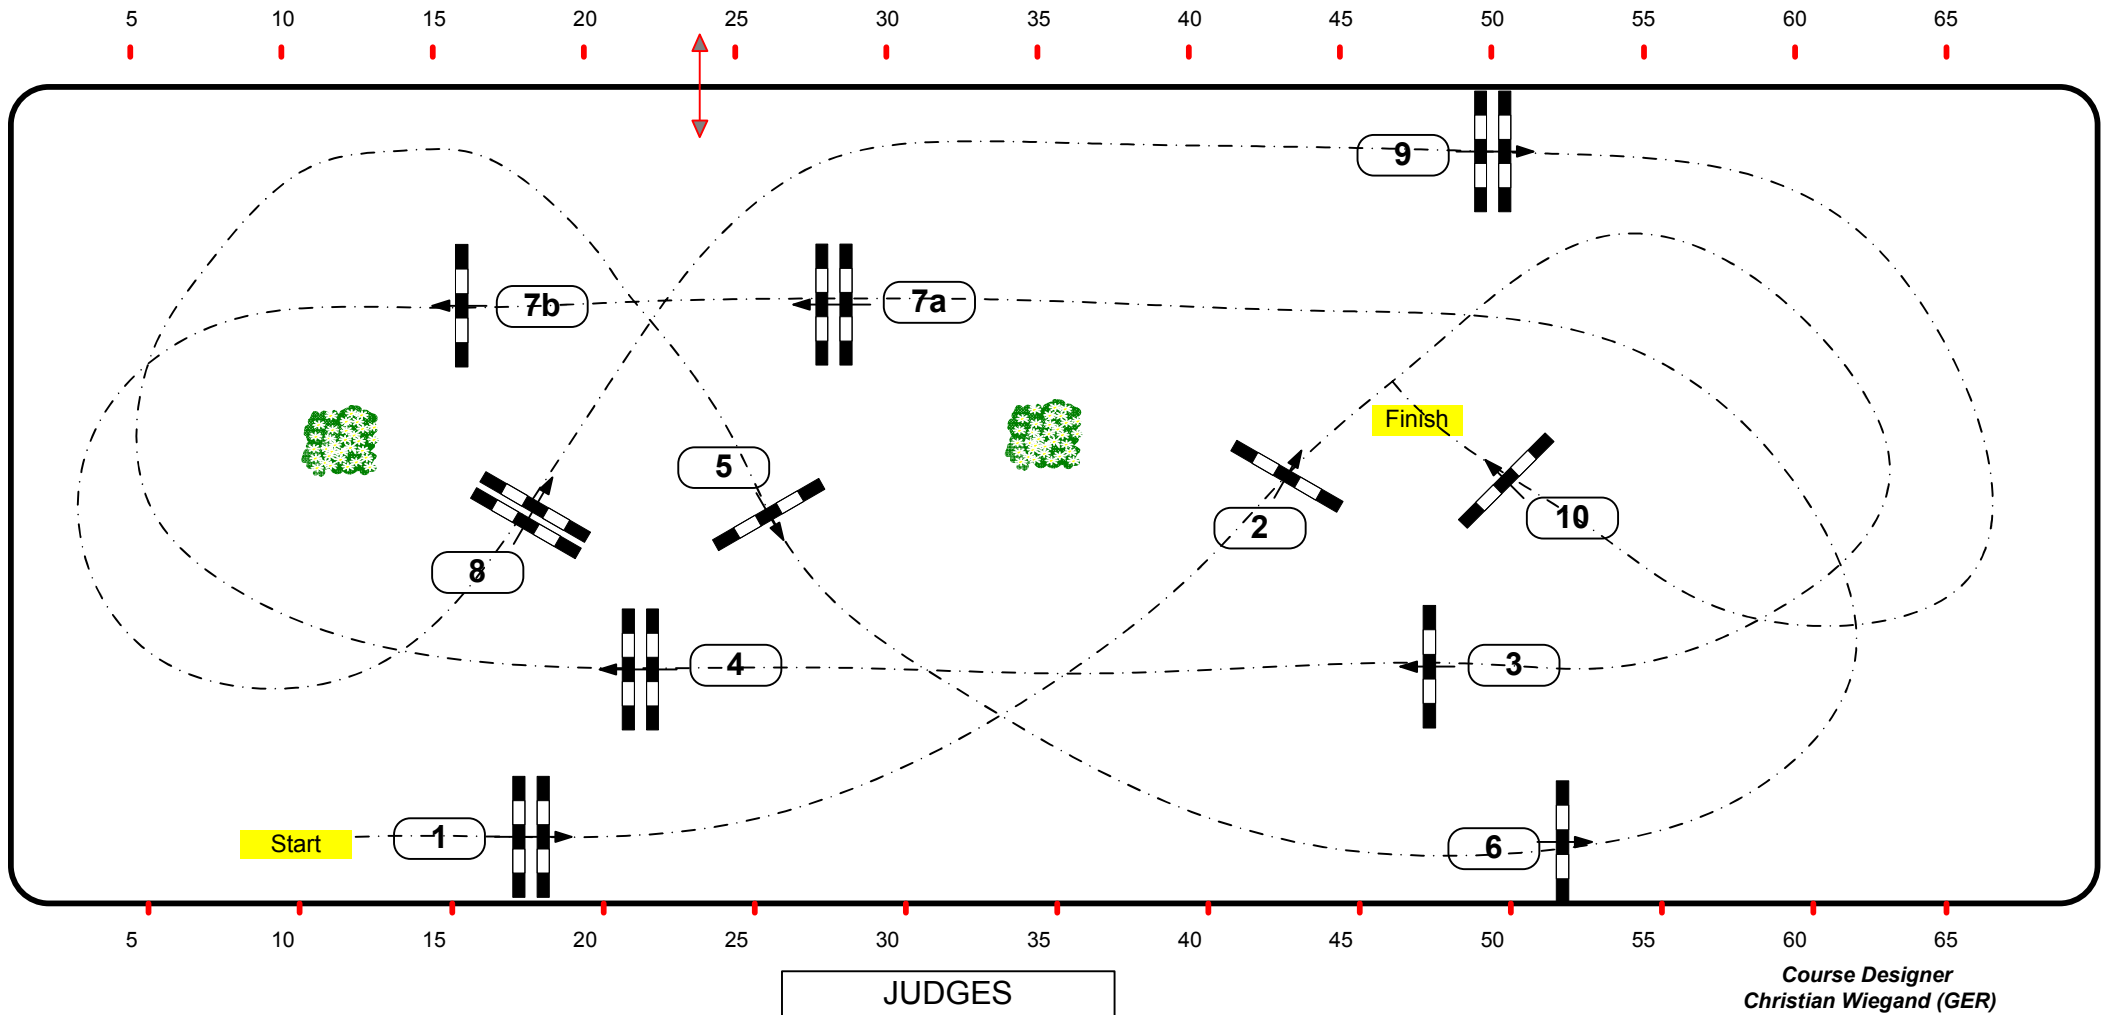

CSI** Neustadt/ Dosse 2015

Class No.: 16/17/18 Amateur Tour

Competition against the clock

Freitag, 9. Januar 2015

Table: A
National RG:
FEI RG / Art. 238.2.1
Height: 115/125/140 m

Speed: 350 m/min
Length: 400 m
Time allowed: 69 sec
Time limit: 138 sec

Obstacles: 10
Efforts: 11
Penalty sec:
Closed combination:

1st Jump-off:
Length: 0 m
Time allowed: 0 sec
Time limit: 0 sec

2nd Jump-off:
Length: 0 m
Time allowed: 0 sec
Time limit: 0 sec

Course Designer
Christian Wiegand (GER)