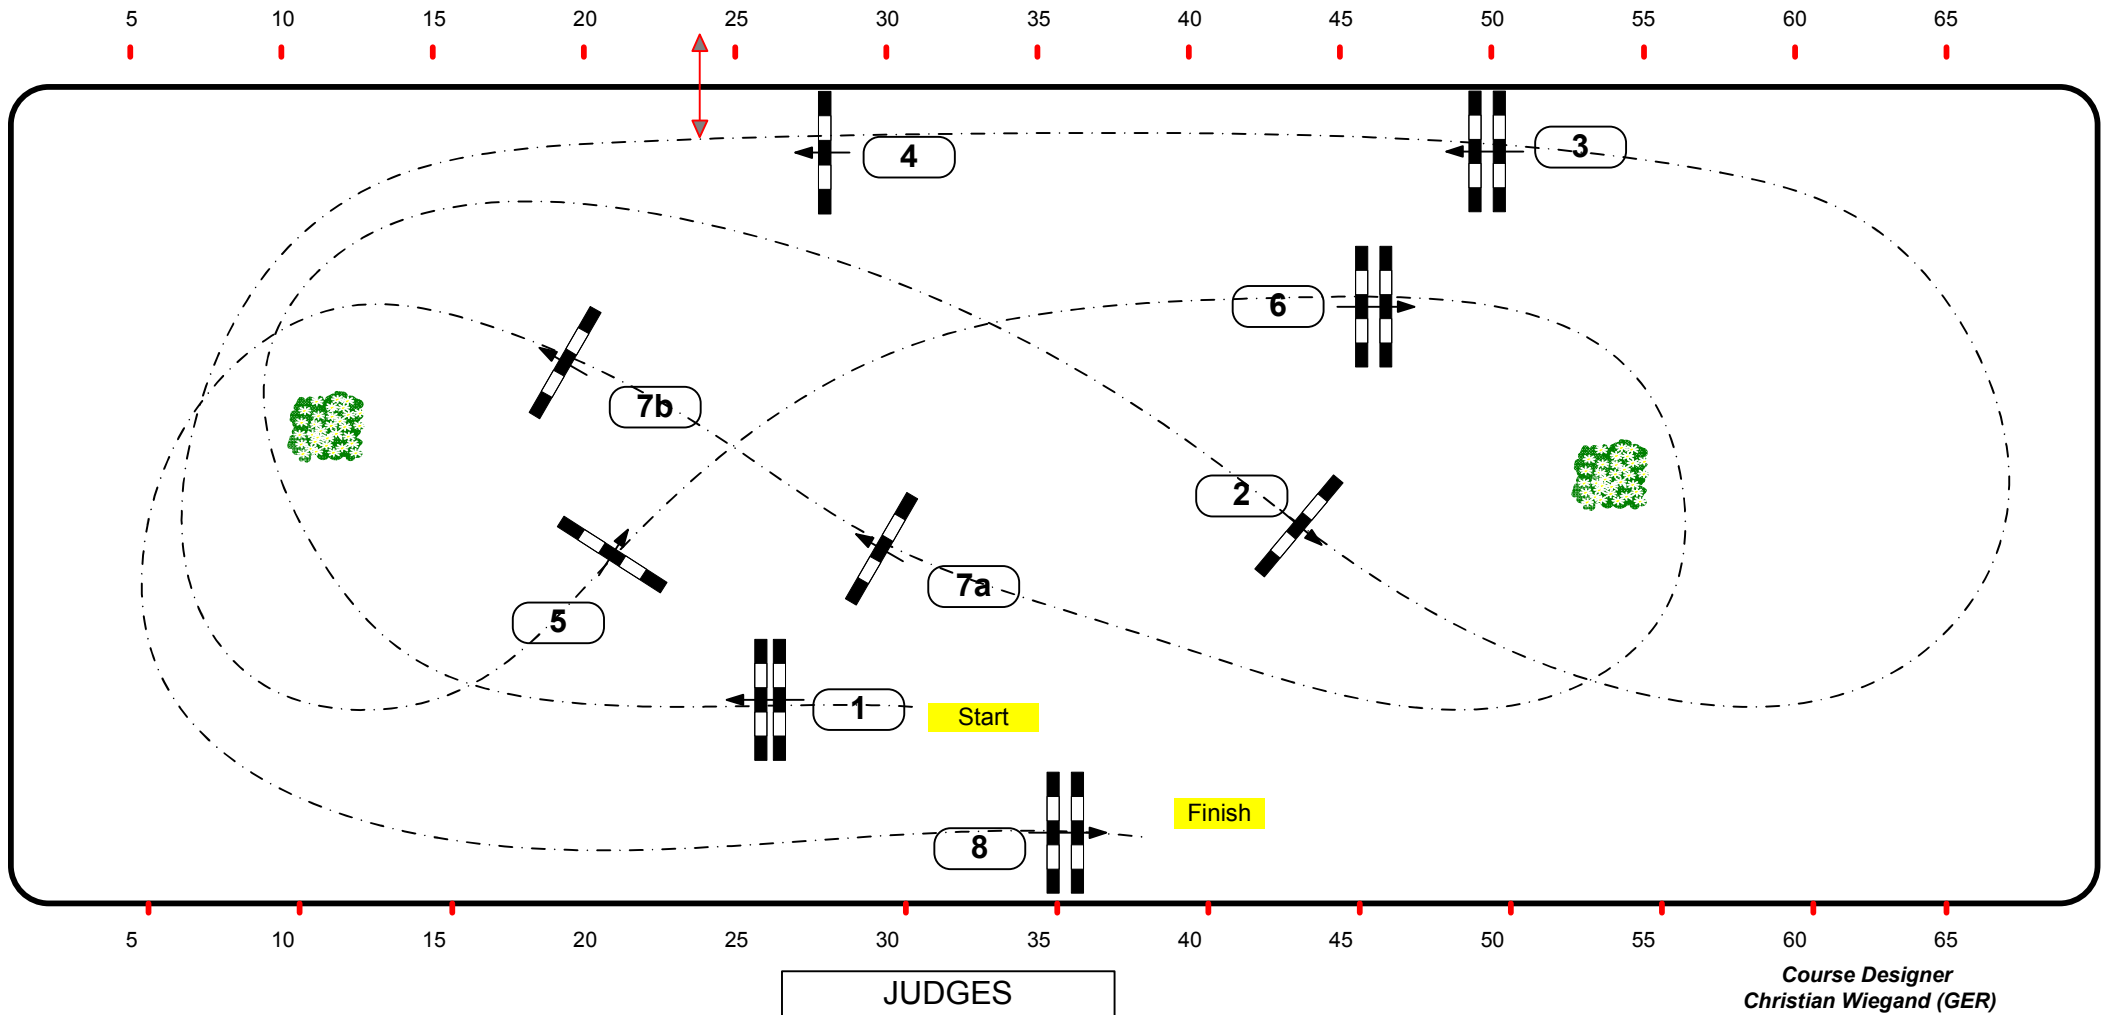

# CSI\*\* Neustadt/ Dosse 2015

Class No.: 24

Pony Tour

Stilspringprüfung

Samstag, 10. Januar 2015

Table: A  
National RG: 520,3a  
FEI RG / Art.  
Height: 0,95 m

Speed: 350 m/min  
Length: 370 m  
Time allowed: 64 sec  
Time limit: 128 sec

Obstacles: 8  
Efforts: 9  
Penalty sec:  
Closed combination:

1st Jump-off:  
Length: 0 m  
Time allowed: 0 sec  
Time limit: 0 sec

2nd Jump-off:  
Length: 0 m  
Time allowed: 0 sec  
Time limit: 0 sec