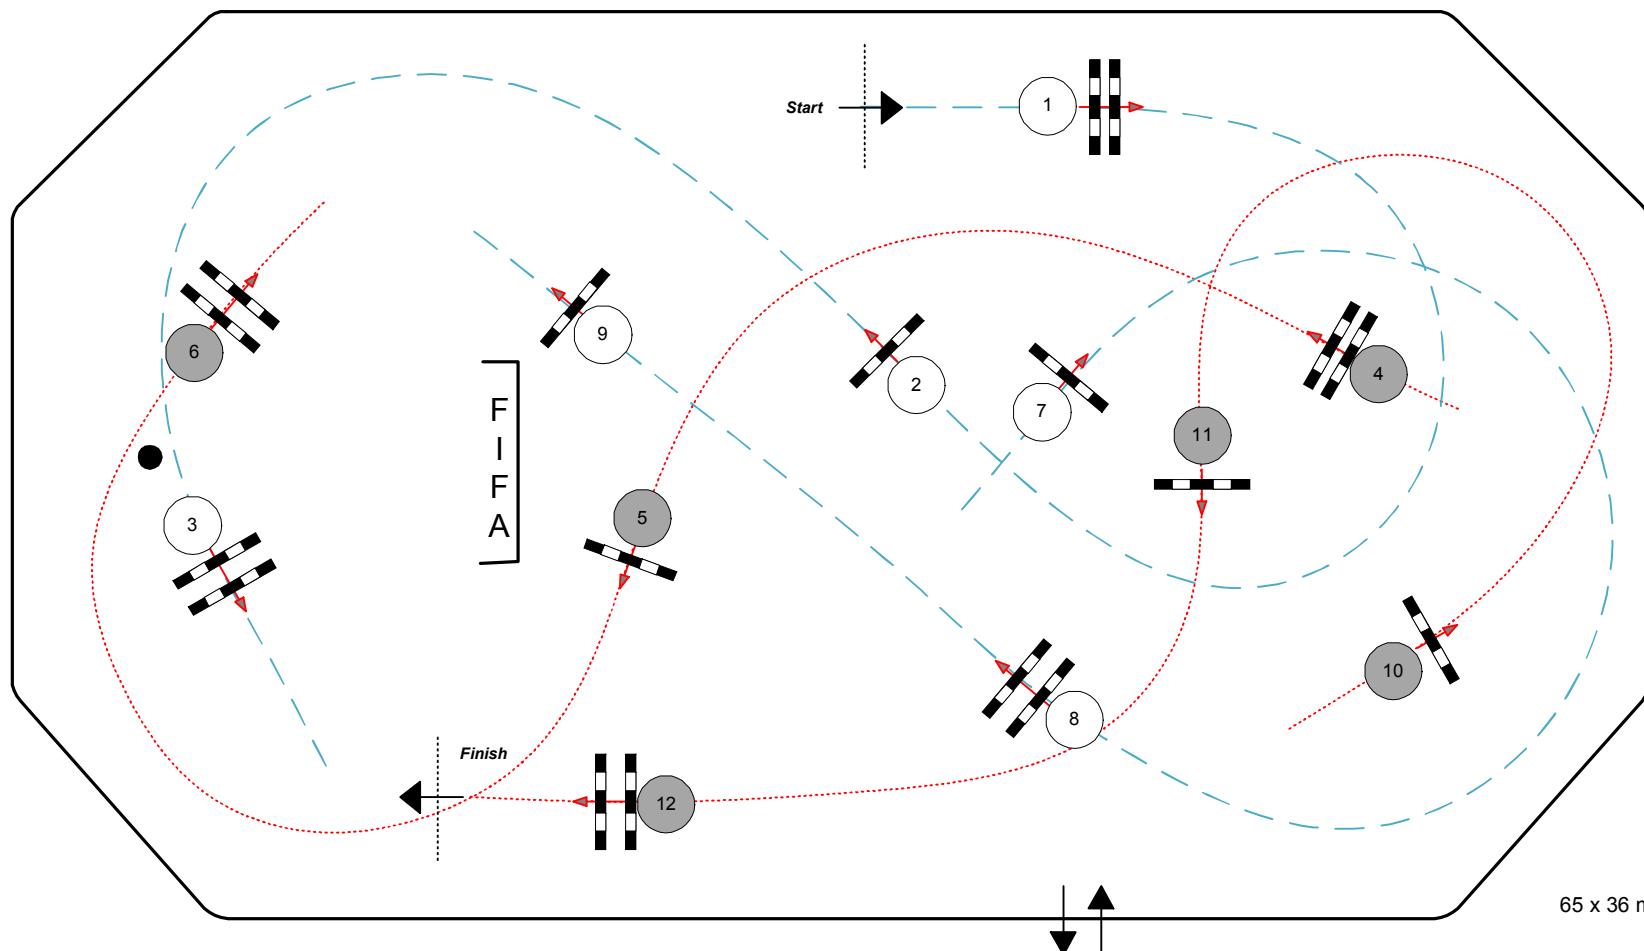

Mercedes-Benz CSI***** Zürich

Class No. N3

FIFA-Familienpringen

Speed and Handiness

samedi 24 janvier 2015

Start: 15:15

Table: C
National RG:
FEI RG / Art.
Height: 0.80 - 1.10 m

Speed: 350 m/min
Length: 0 m
Time allowed: 0 sec
Time limit: 0 sec

Obstacles: 12
Efforts: 12
Penalty sec:
Closed combination:

1st Jump-off:
Length: 0 m
Time allowed: 0 sec
Time limit: 0 sec

Course Designer
Gérard Lachat SUI
Assistant
Rolf Lüdi SUI

65 x 36 m