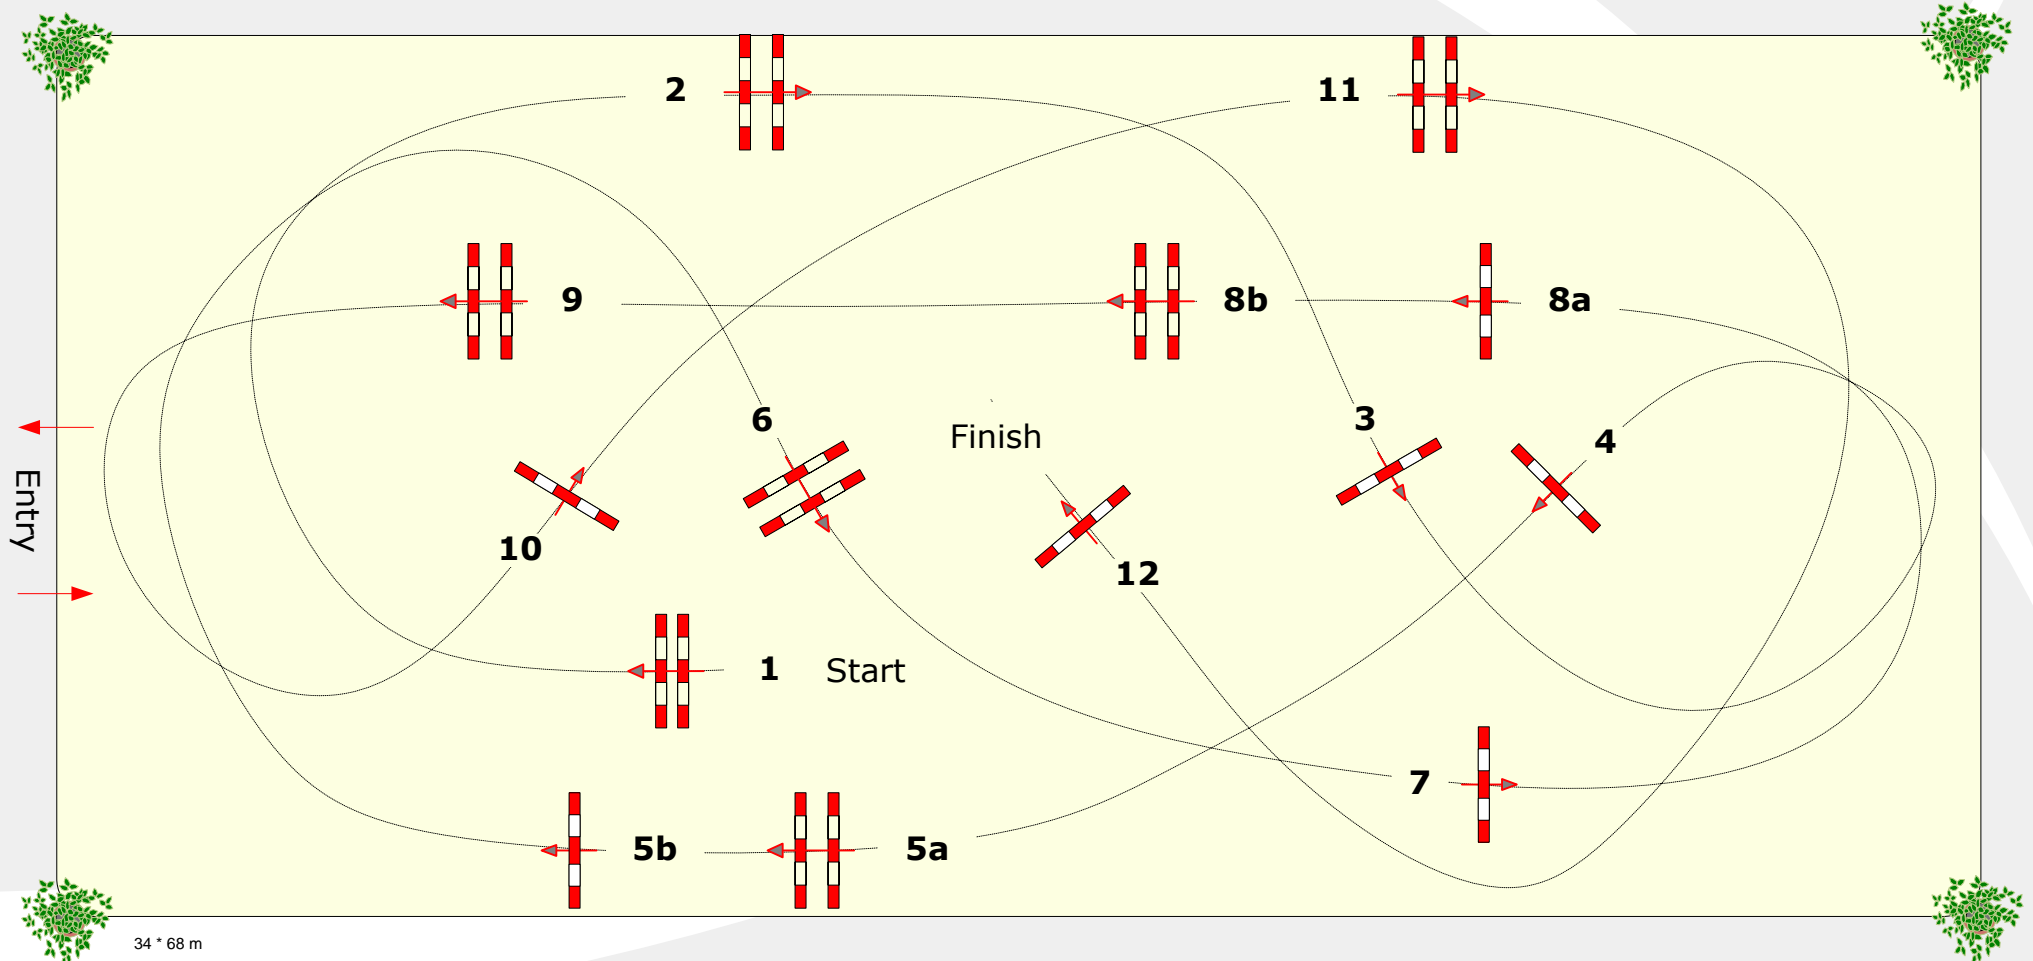

# baden classics 2015

Offenburg 5. - 8. Februar 2015

**Big Tour**

**Competition against the clock**

**Thursday, 05.02.2015**

**Start: 17:45 Uhr**

Table: A  
National RG: LPO §  
FEI RG / Art. 238.2.1  
Height: 1,45 mtr.

Speed: 350 m/Min.  
Length: 450 m  
Time allowed: 78 sec  
Time limit: 156 sek.

Obstacles: 12  
Efforts: 14  
Penalty: sec

Jump-off:  
Length: 0 m  
Time allowed: 0 sec  
Time limit: 0 sec

34 \* 68 m

Course Designer: Peter Schumacher (GER)