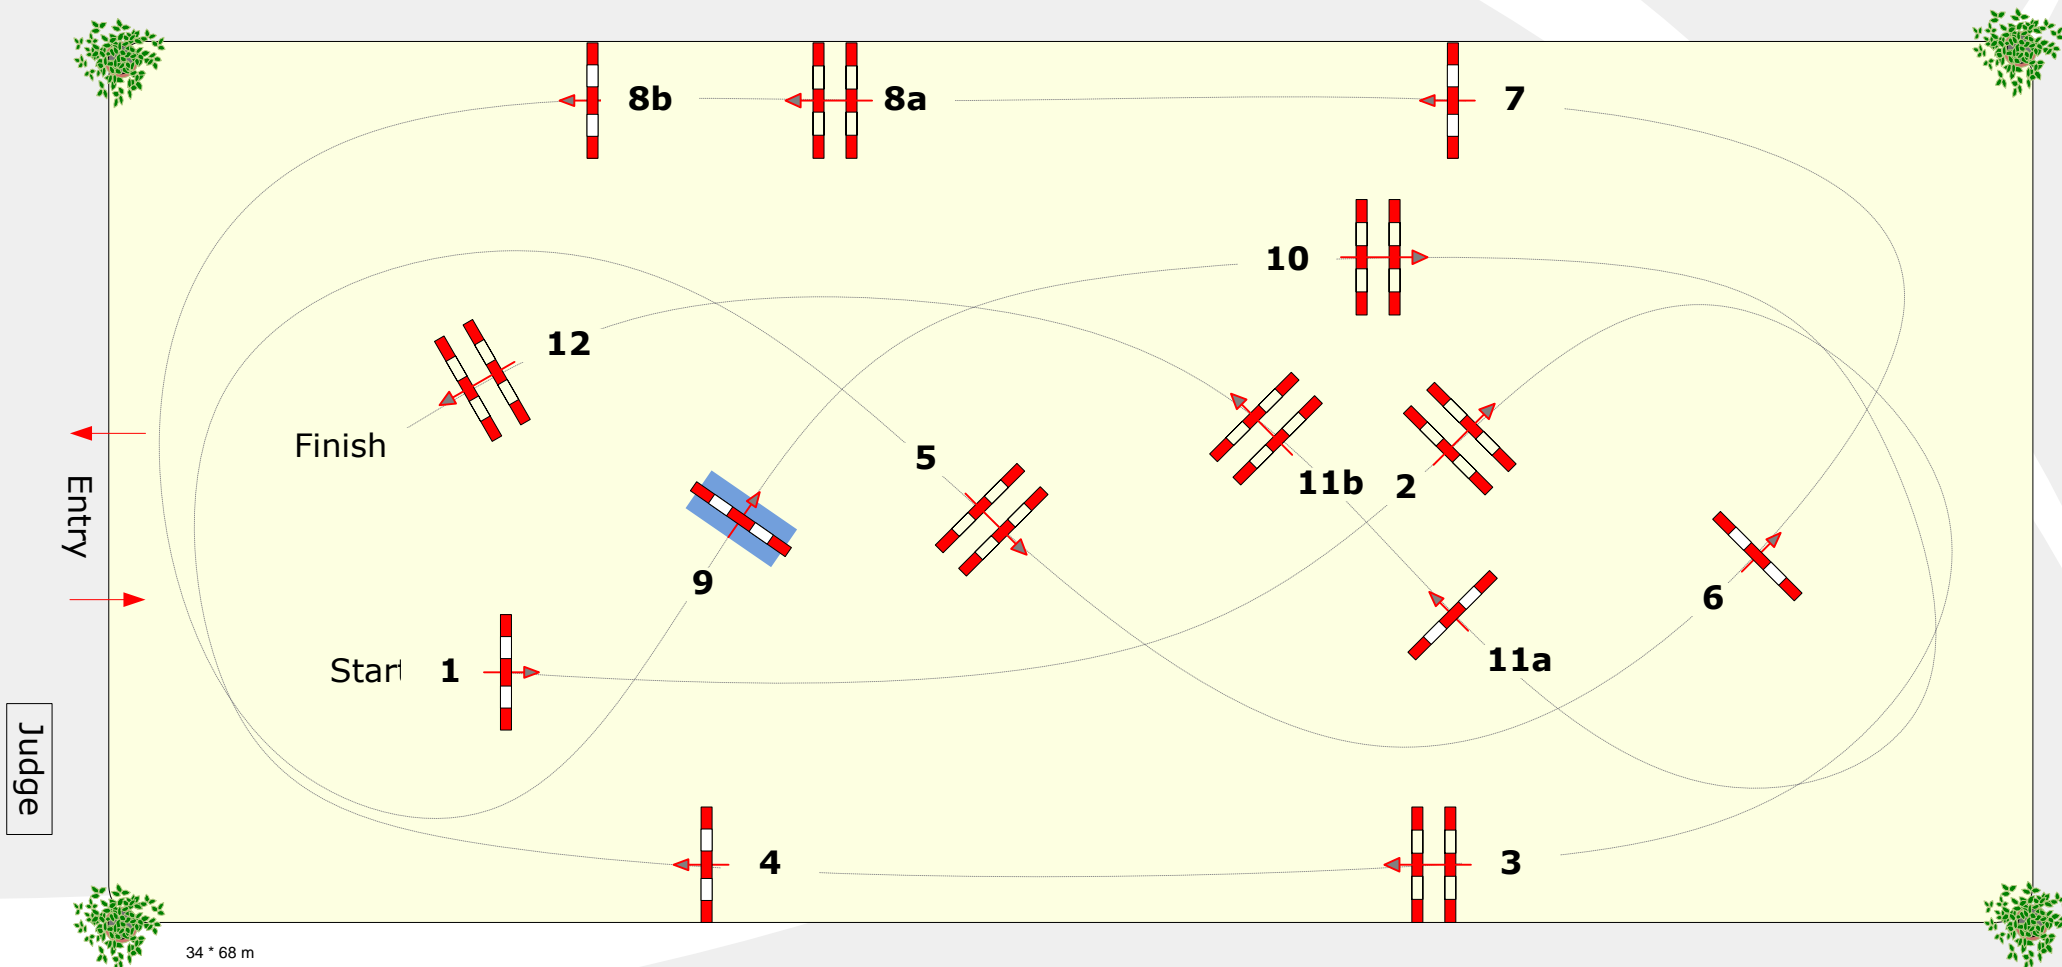

# baden classics 2015

Offenburg 5. - 8. Februar 2015

**Medium Tour**

**Competition against the clock**

**Thursday, 05.02.2015**

**Start: 15:15 Uhr**

Table: A  
National RG: LPO §  
FEI RG / Art. 238.2.1  
Height: 1,40 mtr.

Speed: 350 m/Min.  
Length: 420 m  
Time allowed: 72 sec  
Time limit: 144 sek.

Obstacles: 12  
Efforts: 14  
Penalty: sec

Jump-off:  
Length: 0 m  
Time allowed: 0 sec  
Time limit: 0 sec

34 \* 68 m

Course Designer: Peter Schumacher (GER)