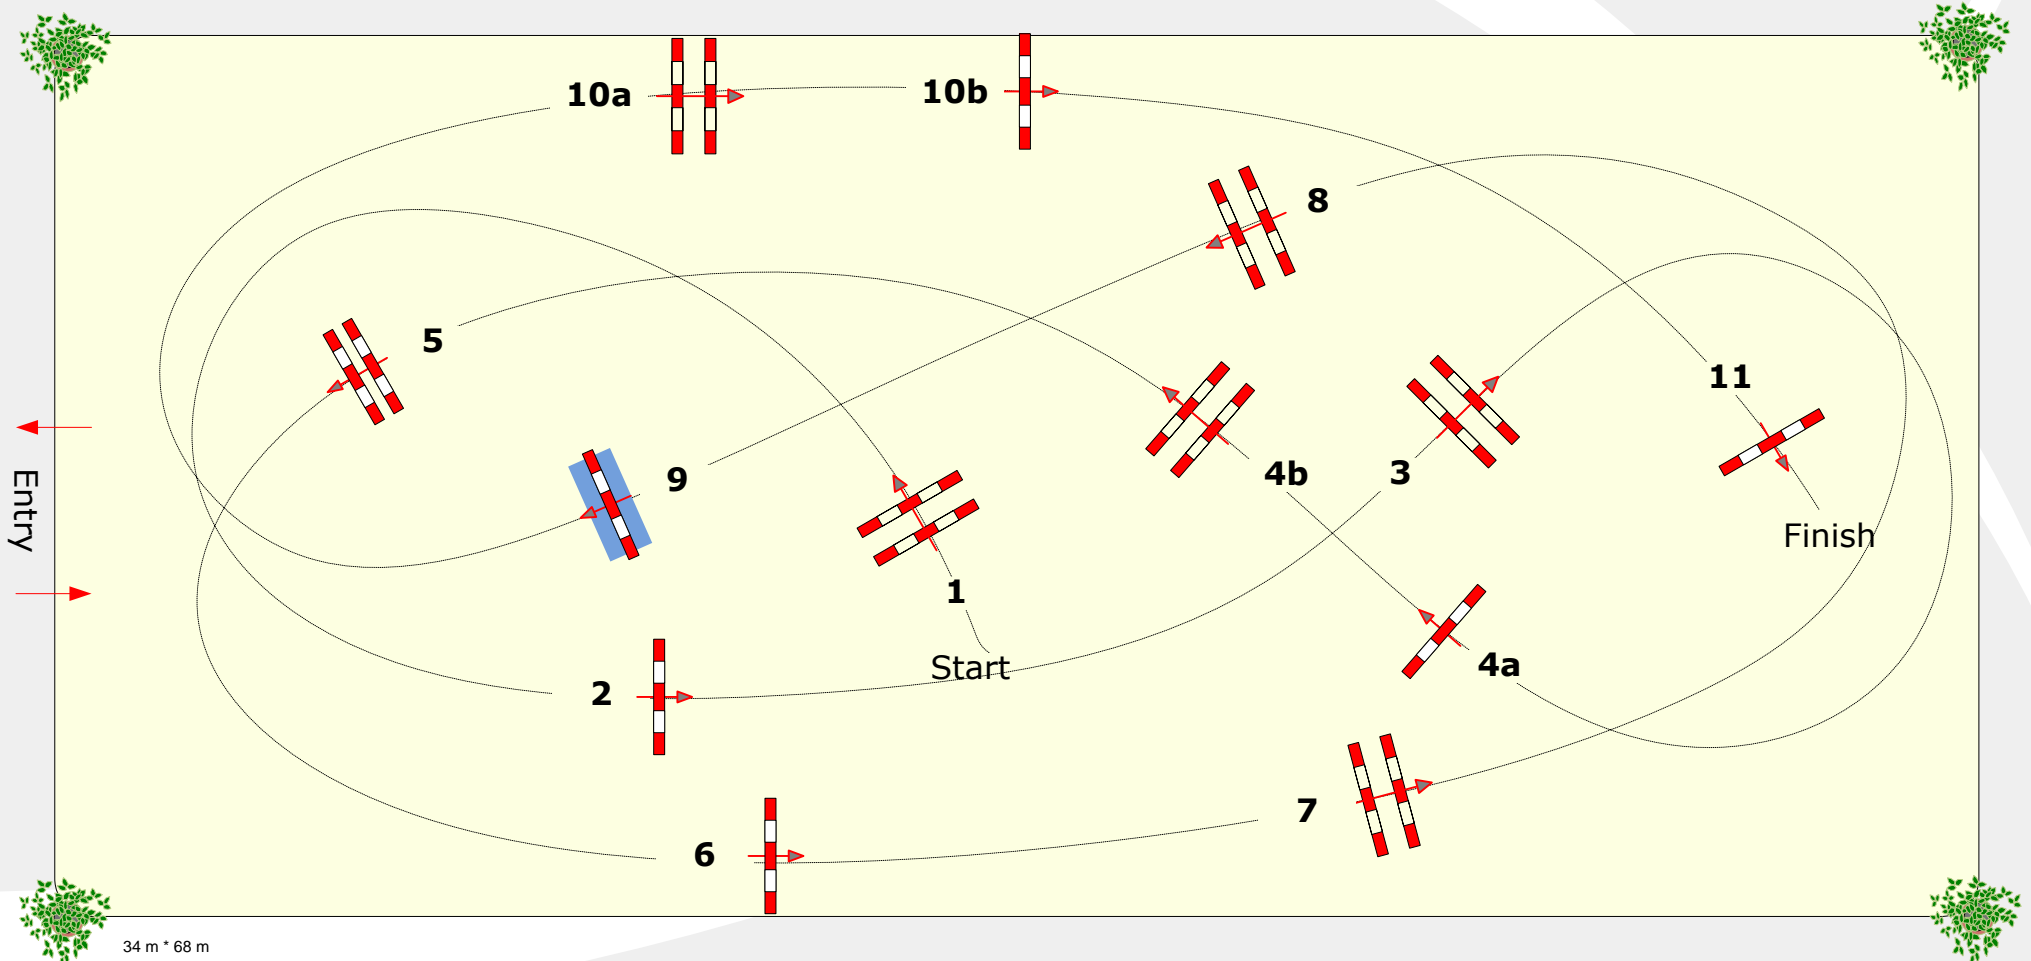

8

baden classics 2015

Offenburg 5. - 8. Februar 2015

Youngster Tour

Competition against the clock

Thursday, 05.02.2015

Start: 11:30 Uhr

Table: A
National RG: LPO §
FEI RG / Art. 238.2.1
Height: 1,35 mtr.

Speed: 350 m/Min.
Length: 405 m
Time allowed: 70 sec
Time limit: 140 sek.

Obstacles: 11
Efforts: 13
Penalty: sec

Jump-off:
Length: 0 m
Time allowed: 0 sec
Time limit: 0 sec

34 m * 68 m

Course Designer: Peter Schumacher (GER)