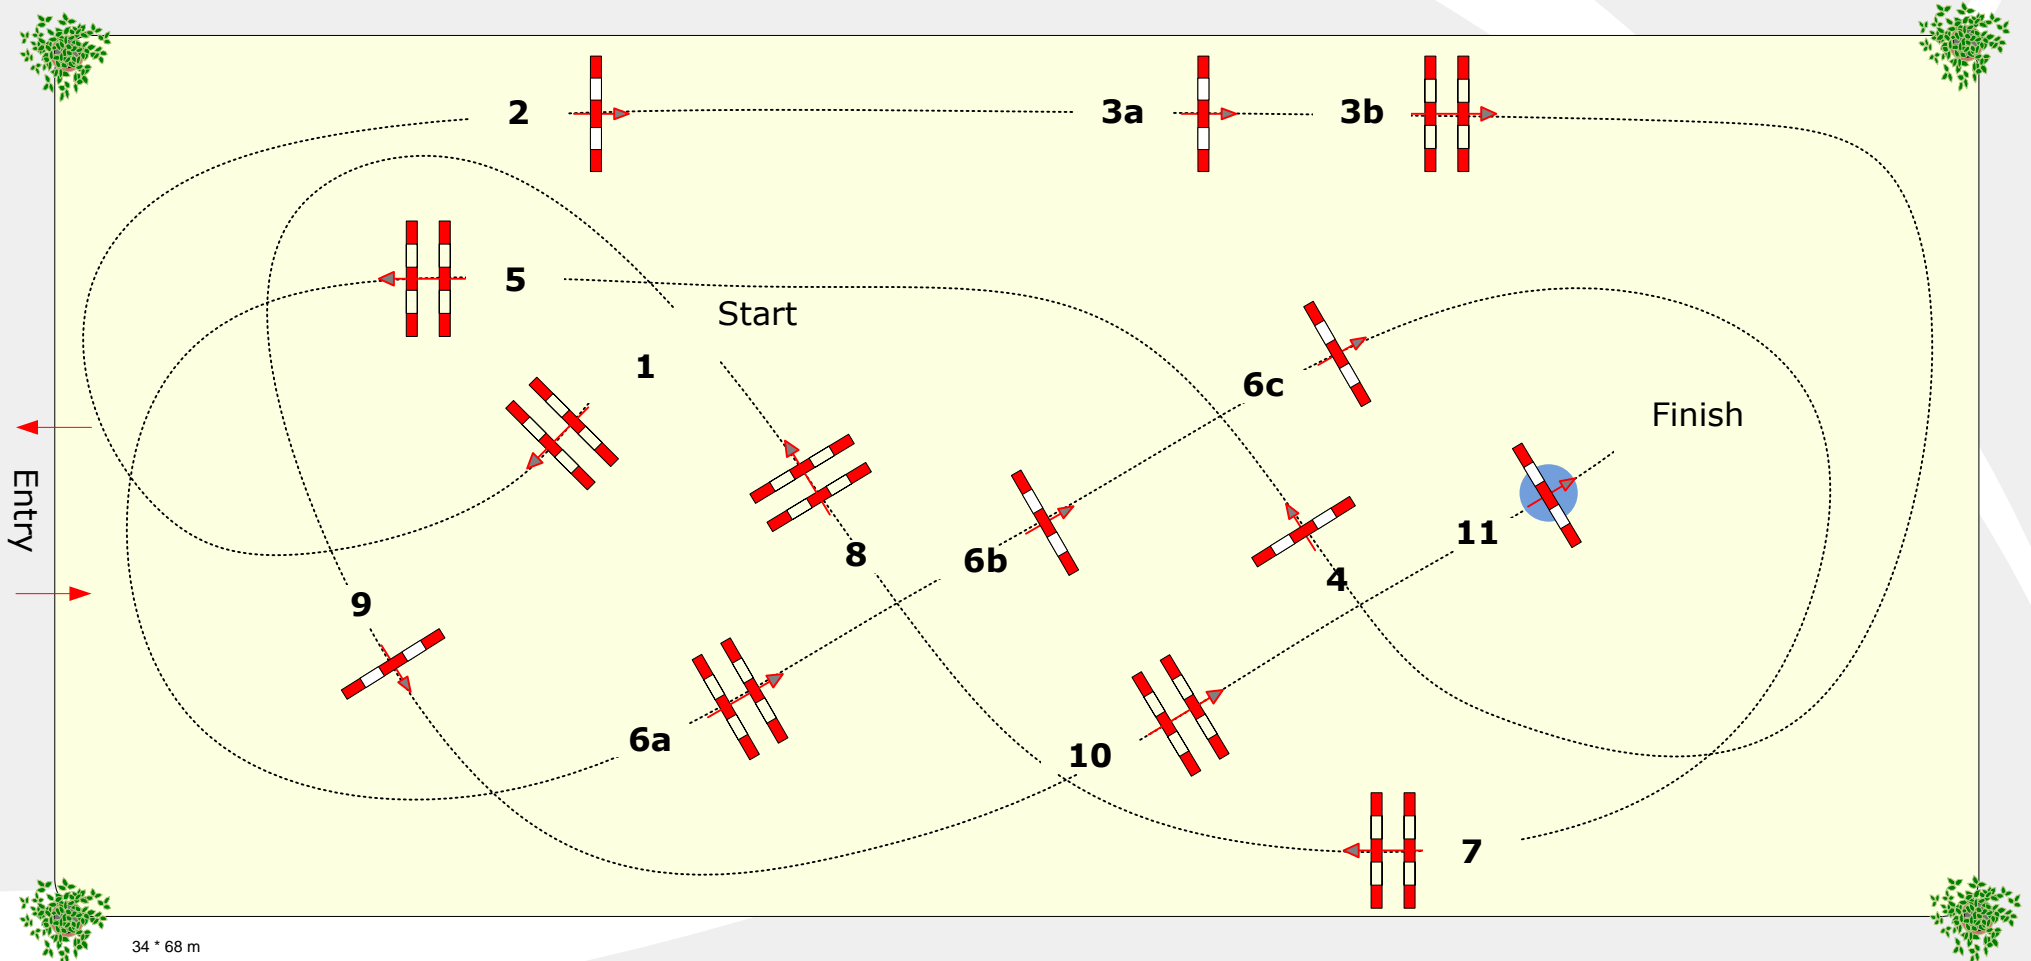

9

baden classics 2015

Offenburg 5. - 8. Februar 2015

Youngster Tour

Competition against the clock

Friday, 06.02.2015

Start: 8:30 Uhr

Table: A
National RG: LPO §
FEI RG / Art. 238.2.1
Height: 1,35 mtr.

Speed: 350 m/Min.
Length: 400 m
Time allowed: 69 sec
Time limit: 138 sek.

Obstacles: 11
Efforts: 14
Penalty: sec

Jump-off:
Length: 0 m
Time allowed: 0 sec
Time limit: 0 sec

34 * 68 m

Course Designer: Peter Schumacher (GER)