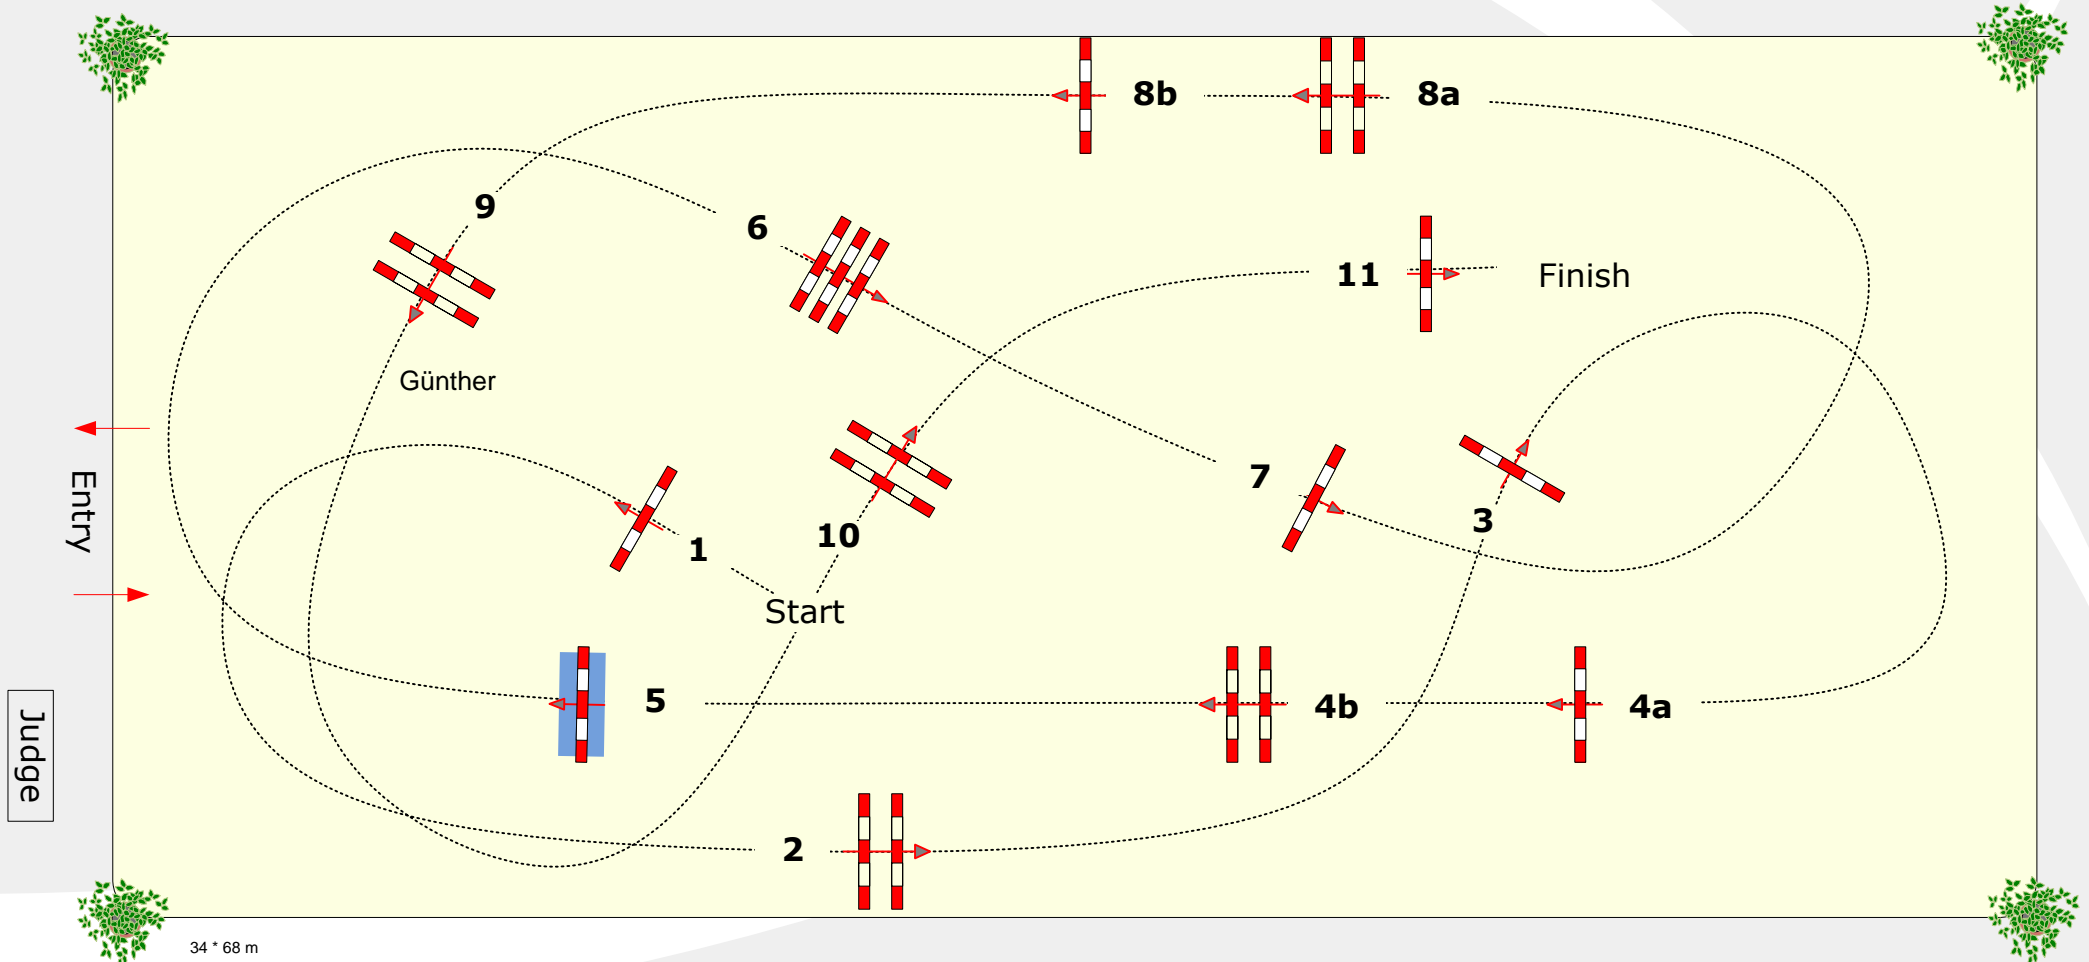

# baden classics 2015

Offenburg 5. - 8. Februar 2015

**International**

**Competition against the clock**

**Saturday, 07.02.2015**

**Start: 8.00 Uhr**

Table: A  
National RG: LPO §  
FEI RG / Art. 238.2.1  
Height: 1,35 mtr.

Speed: 350 m/Min.  
Length: 350 m  
Time allowed: 60 sec  
Time limit: 120 sek.

Obstacles: 11  
Efforts: 13  
Penalty: sec

Jump-off:  
Length: 0 m  
Time allowed: 0 sec  
Time limit: 0 sec

34 \* 68 m

Course Designer: Peter Schumacher (GER)