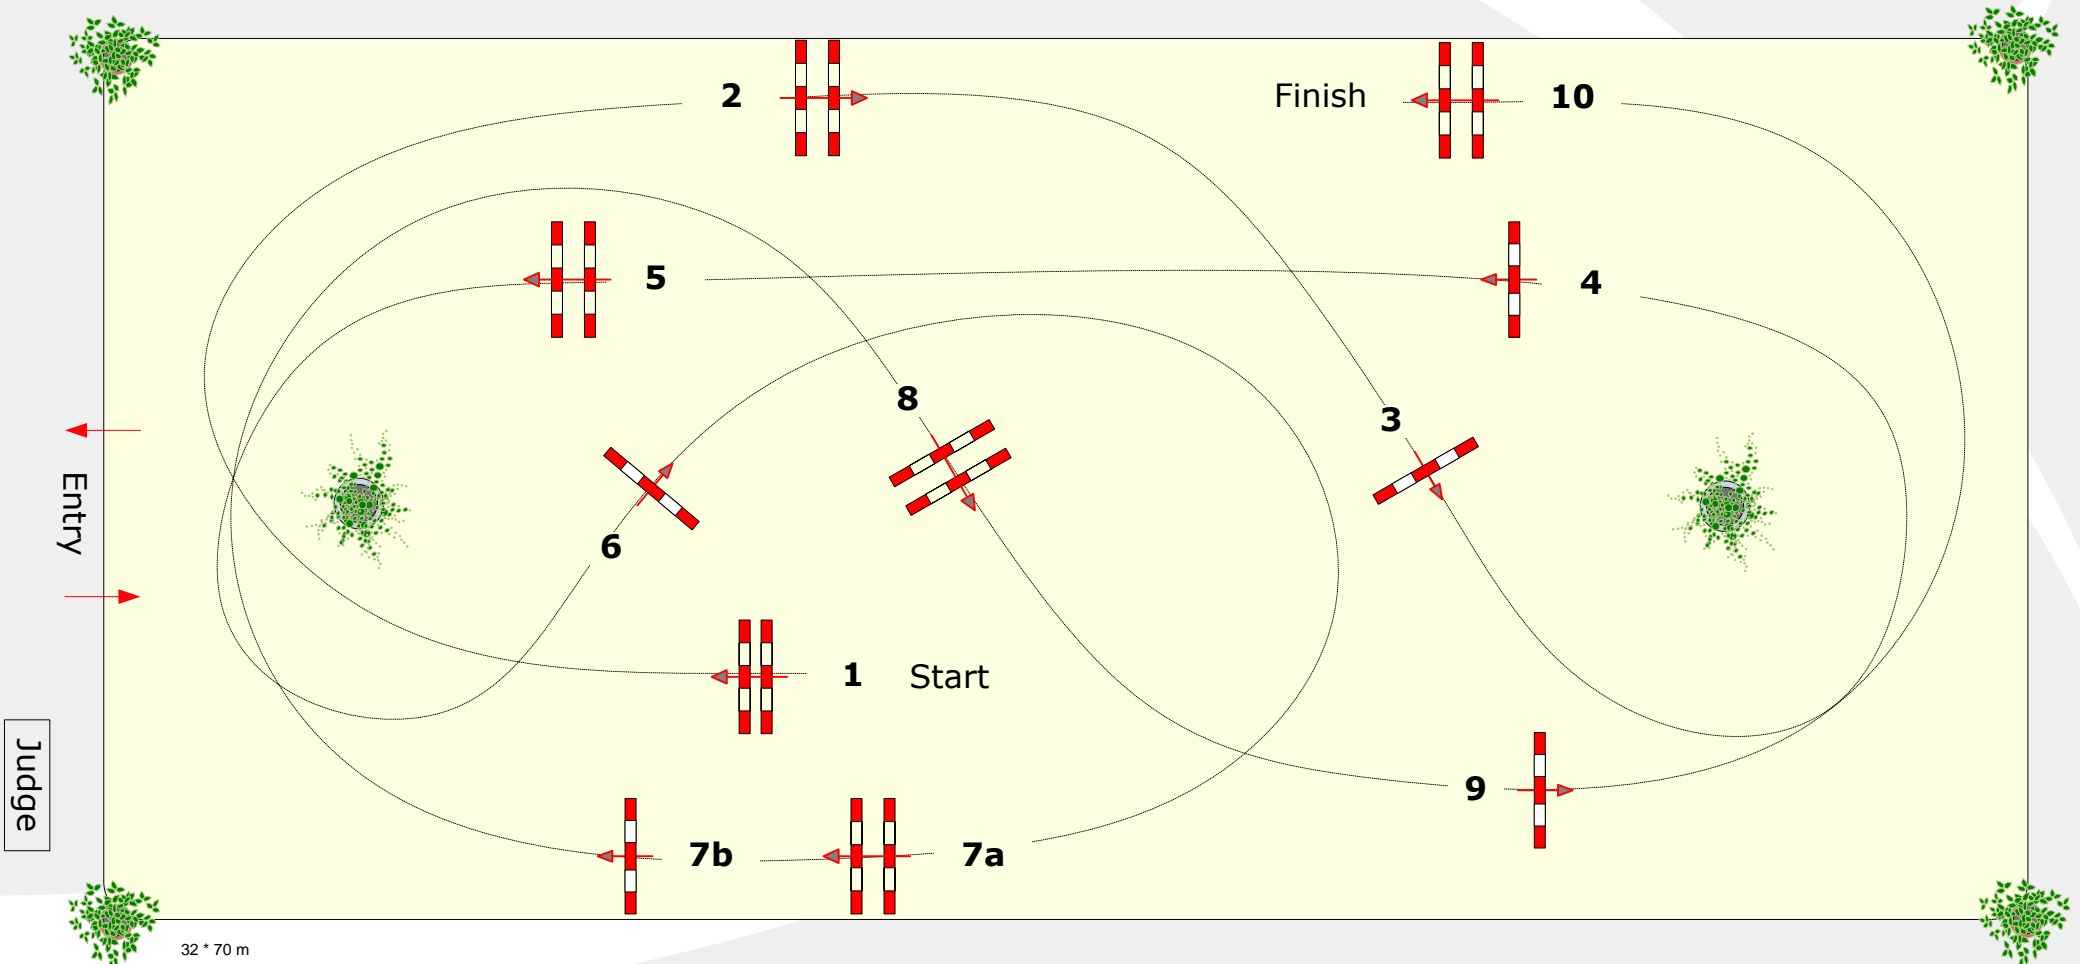

17

baden classics 2015

Offenburg 5. - 8. Februar 2015

Regional Tour

Competition against the clock

Thursday, 05.02.2014

Start: 20:00 Uhr

Table: A
National RG: LPO § 501, A.1
FEI RG / Art.
Height: 1,15 mtr.

Speed: 350 m/Min.
Length: 400 m
Time allowed: 69 sec
Time limit: 138 sek.

Obstacles: 10
Efforts: 11
Penalty: sec

Jump-off:
Length: 0 m
Time allowed: 0 sec
Time limit: 0 sec

32 * 70 m

Course Designer: Peter Schumacher (GER)