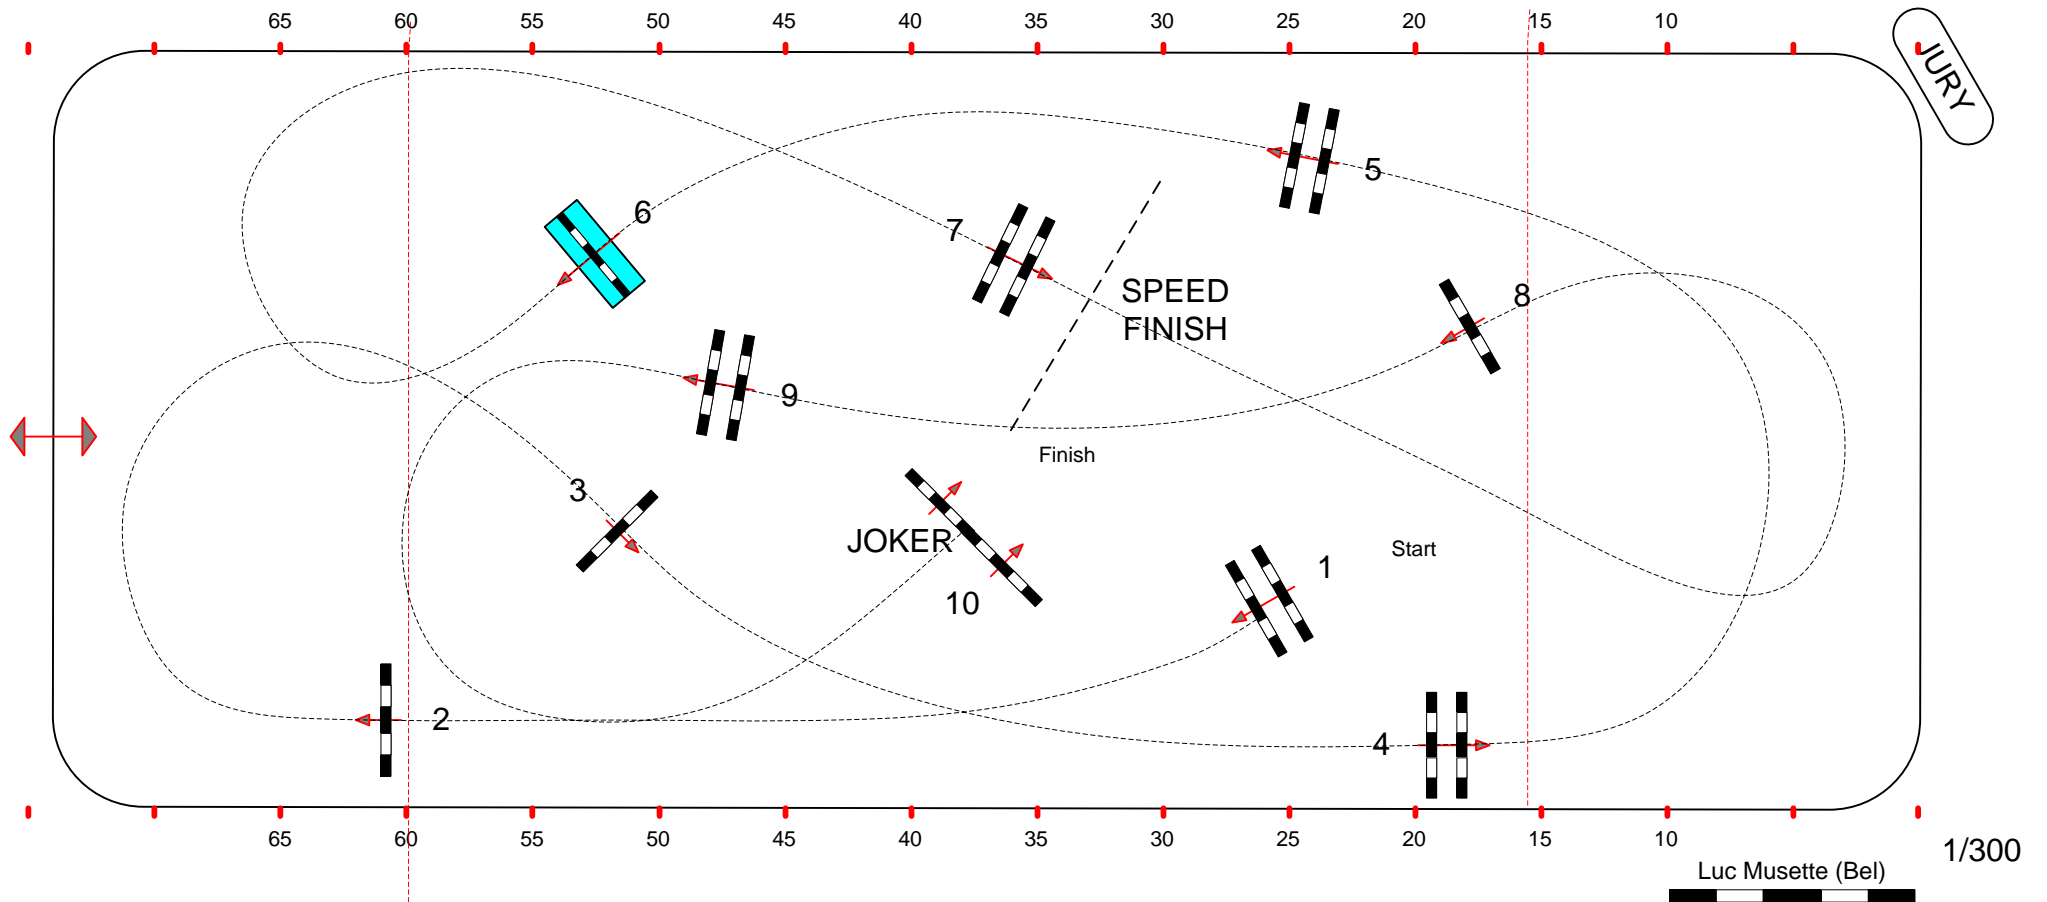

# LONGINES HONG KONG MASTERS 2015 CSI 5\*

Class No.: 1

Small Tour Accumulator Competition + JOKER

vendredi 13 février 2015

Start: 0:00

Table: A  
National RG:  
FEI RG / Art. 269.5  
Height: 1,45 m

Speed: 350 m/min  
Length: 360 m  
Time allowed: 62 sec  
Time limit: 124 sec

Obstacles:	10	:	
Efforts:	10	Length:	0 m
Penalty sec:		Time allowed:	0 sec
Closed combination:		Time limit:	0 sec

Luc Musette (Bel)  
Patrick Lefevre (Fra)  
Frank Van Humbeeck (Bel)  
Tai Hong Sin (HKG)