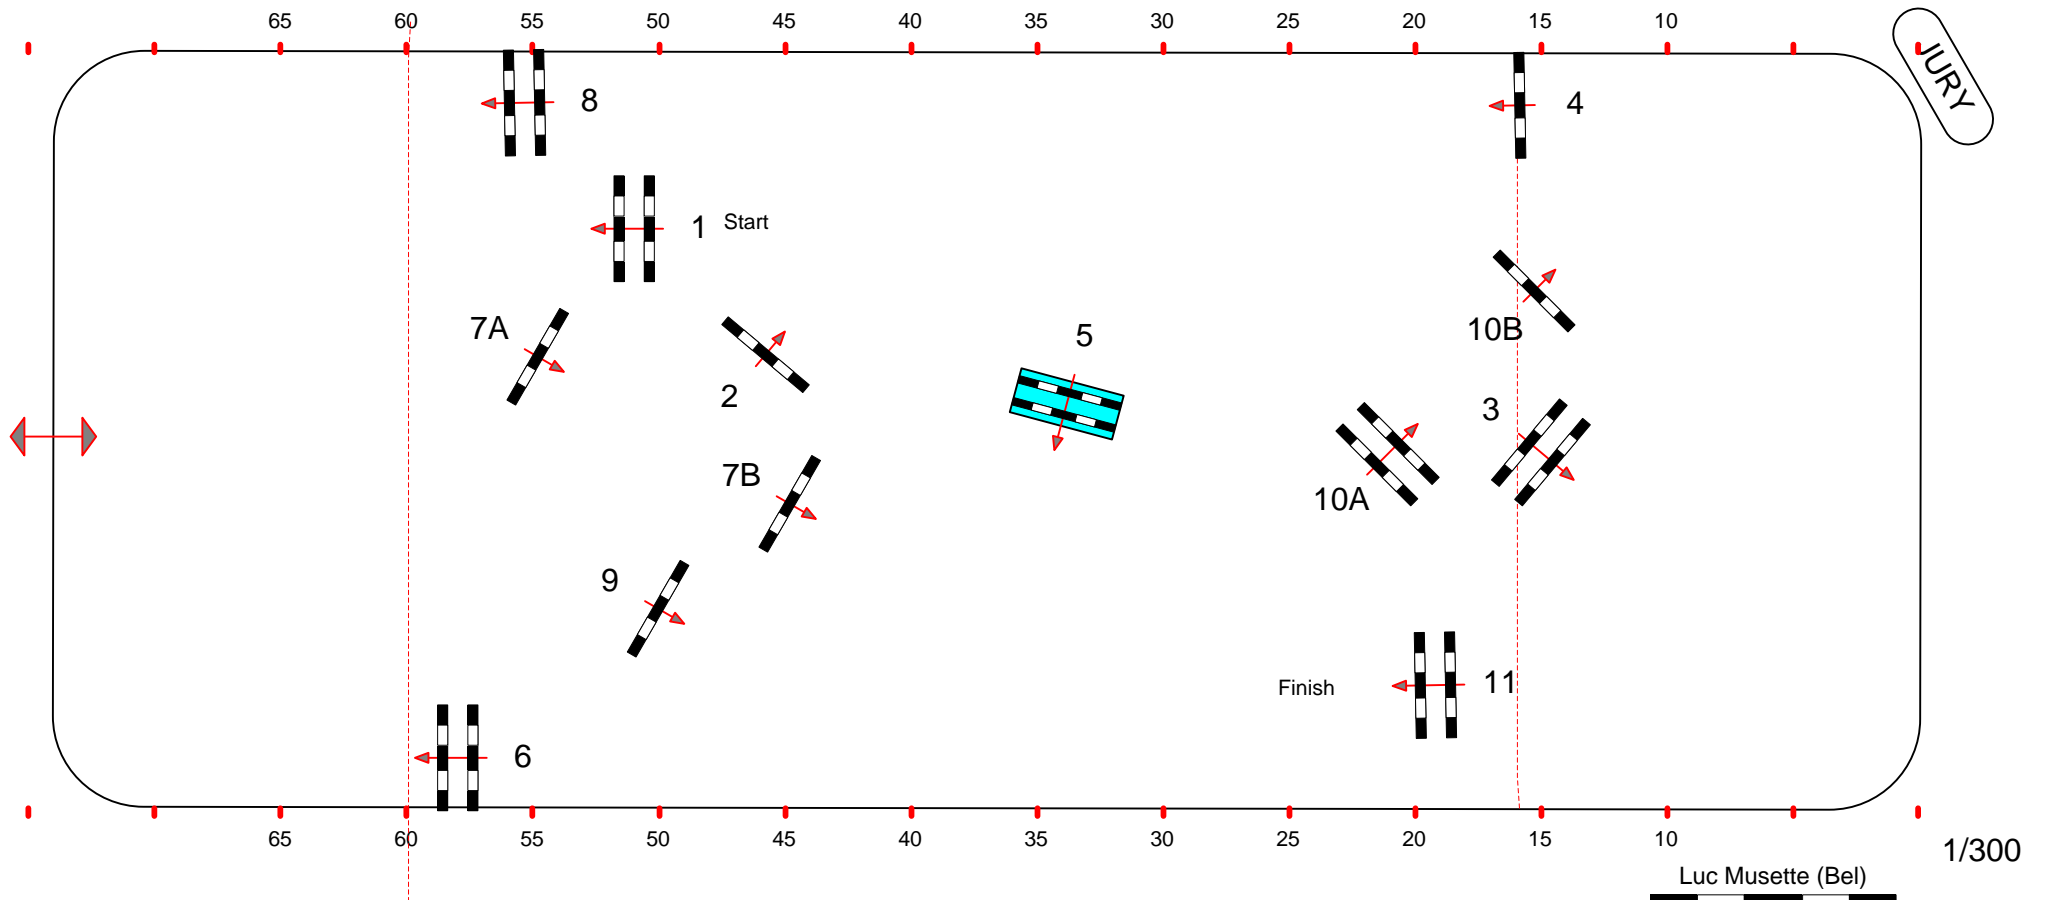

LONGINES HONG KONG MASTERS 2015 CSI 5*

Class No.: 5

Small Tour Competition against the clock

dimanche 15 février 2015

Start: 11:45

Table: C
National RG:
FEI RG / Art. 238.2.1
Height: 1,45 m

Speed: 350 m/min
Length: 410 m
Time allowed: 71 sec
Time limit: 142 sec

Obstacles:	11	:	
Efforts:	13	Length:	0 m
Penalty sec:		Time allowed:	0 sec
Closed combination:		Time limit:	0 sec

1/300

Luc Musette (Bel)
Patrick Lefevre (Fra)
Frank Van Humbeeck (Bel)
Tai Hong Sin (HKG)