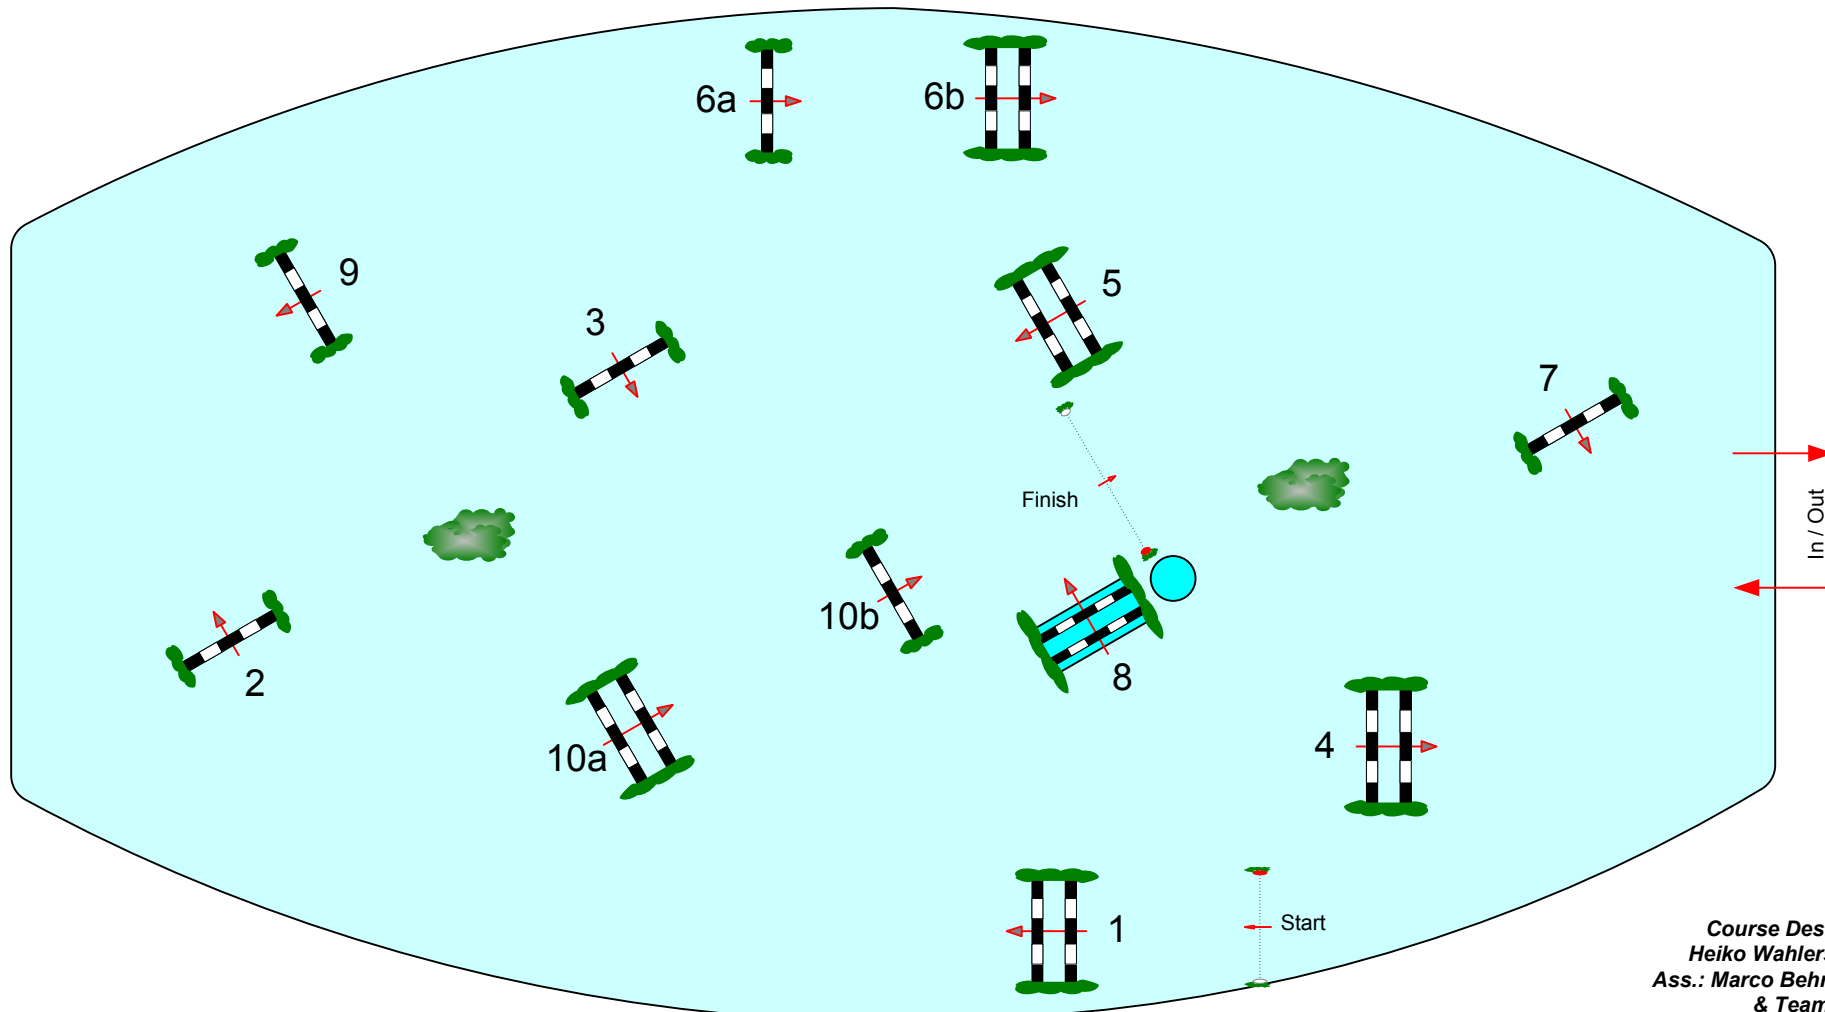

1

CSI4*/CSIYH1* Braunschweig – 14. Löwen – Classics 2015

Competition against the clock 1st Qualifier Medium Tour

Table: A
National RG:
FEI RG / Art. 238.2.1
Height: 1,45 m

Speed: 350 m/min
Length: 360 m
Time allowed: 62 sec
Time limit: 124 sec

Obstacles: 10
Efforts: 12
Penalty sec:
Closed combination:

1st Jump-off:
Length: 0 m
Time allowed: 0 sec
Time limit: 0 sec

Course Designer
Heiko Wahlers - GER
Ass.: Marco Behrens - GER
& Team