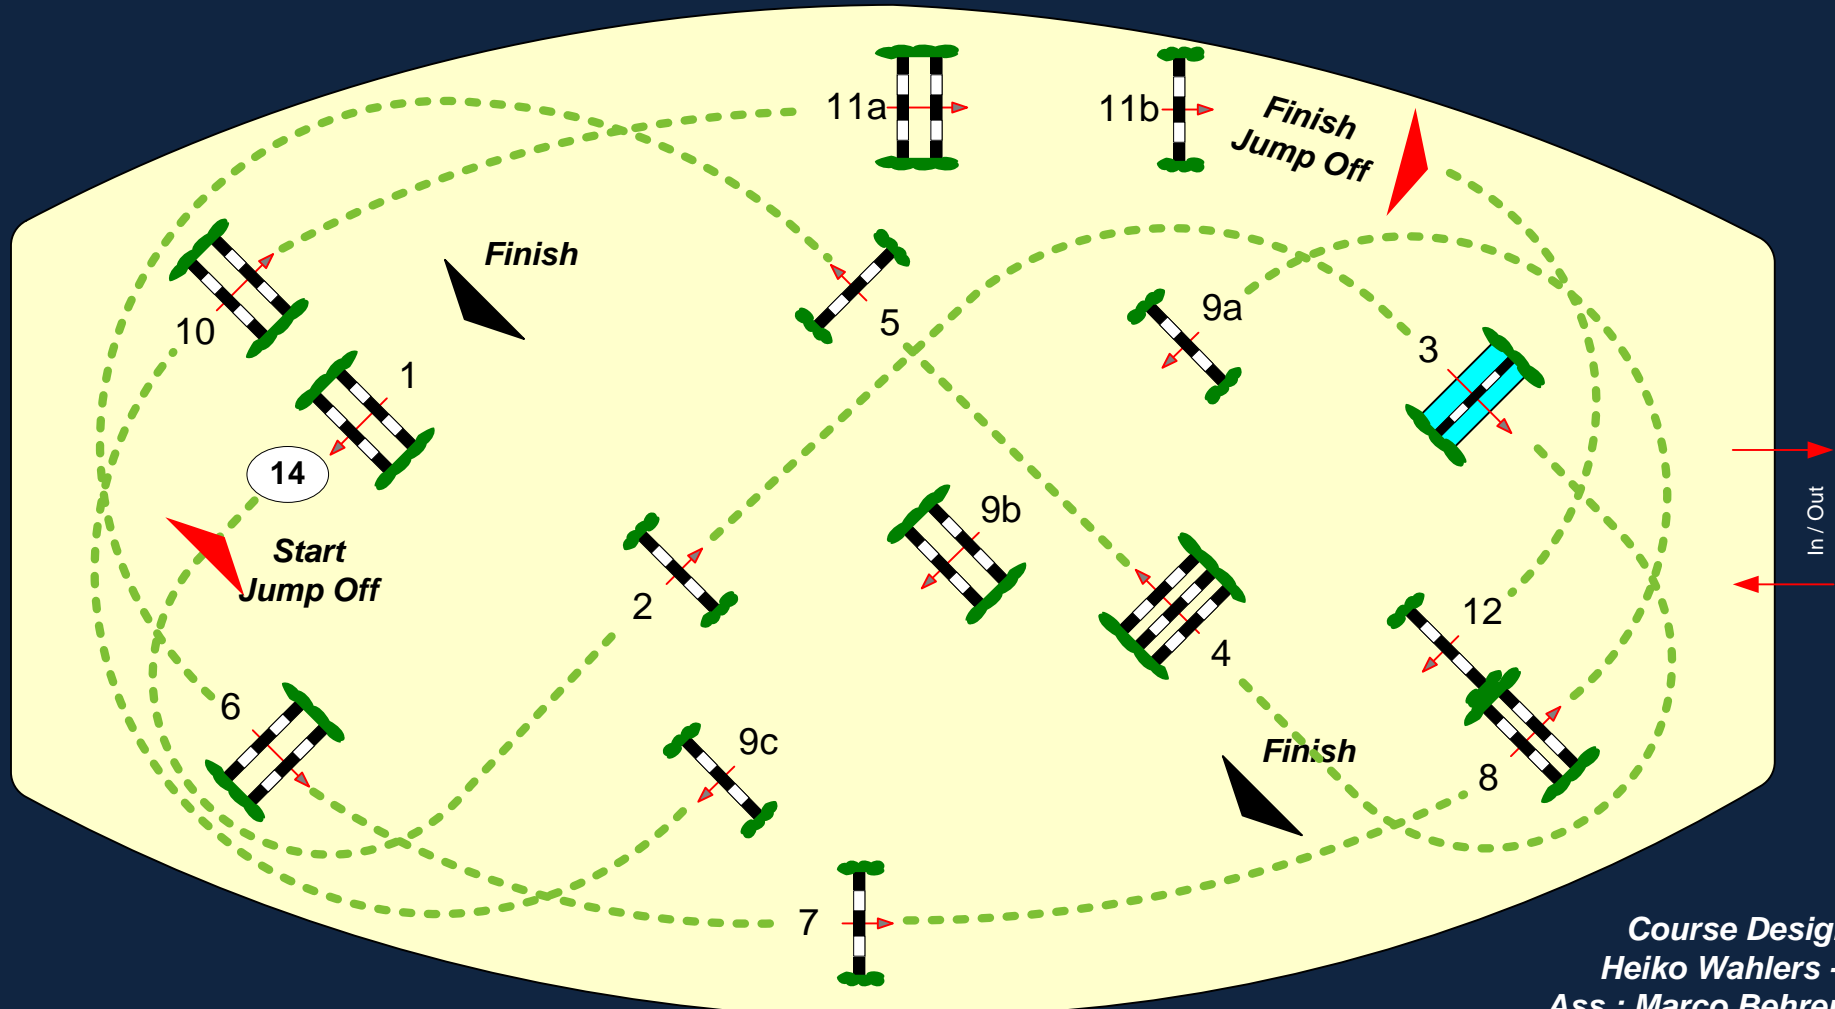

3

CSI4*/CSIYH1* Braunschweig – 14. Löwen – Classics 2015

Competition with JumpOff Final Medium Tour

Table: A
FEI RG / Art. 238.2.2
Height: 1,50 m

Speed: 350 m/min
Length: 390 m
Time allowed: 67 sec
Time limit: 134 sec

Obstacles: 12
Efforts: 15

1st Jump-off: **14,3,4,7,9b,9c,10,11b**
Length: 280 m
Time allowed: 48 sec
Time limit: 96 sec

Course Designer
Heiko Wahlers - GER
Ass.: Marco Behrens - GER
& Team