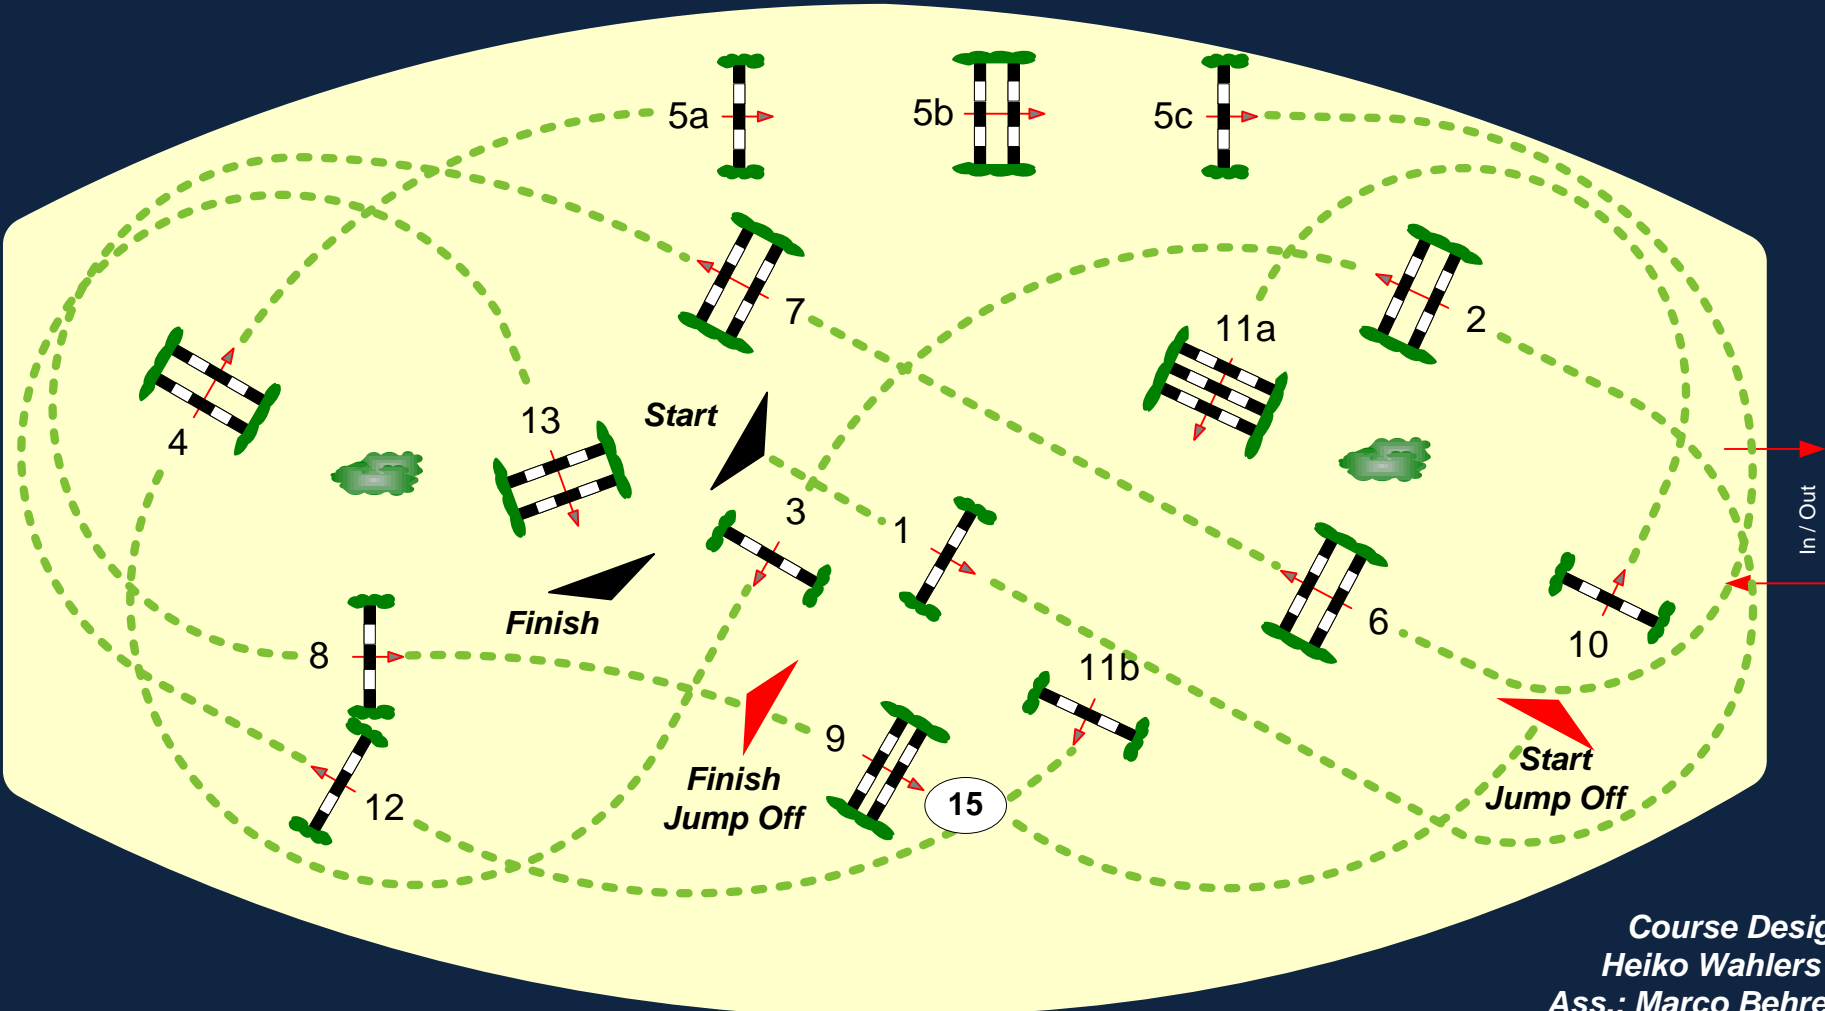

6

CSI4*/CSIYH1* Braunschweig – 14. Löwen – Classics 2015

Competition with Jump Off Grand Prix of Volkswagen

Table: A
FEI RG / Art. 238.2.2
Height: 1,55 m

Speed: 350 m/min
Length: 410 m
Time allowed: 71 sec
Time limit: 142 sec

Obstacles: 13
Efforts: 16

1st Jump-off: **10,11a,12,13,3,5b, 5c, 15**
Length: 280 m
Time allowed: 48 sec
Time limit: 96 sec

Course Designer
Heiko Wahlers - GER
Ass.: Marco Behrens - GER
& Team