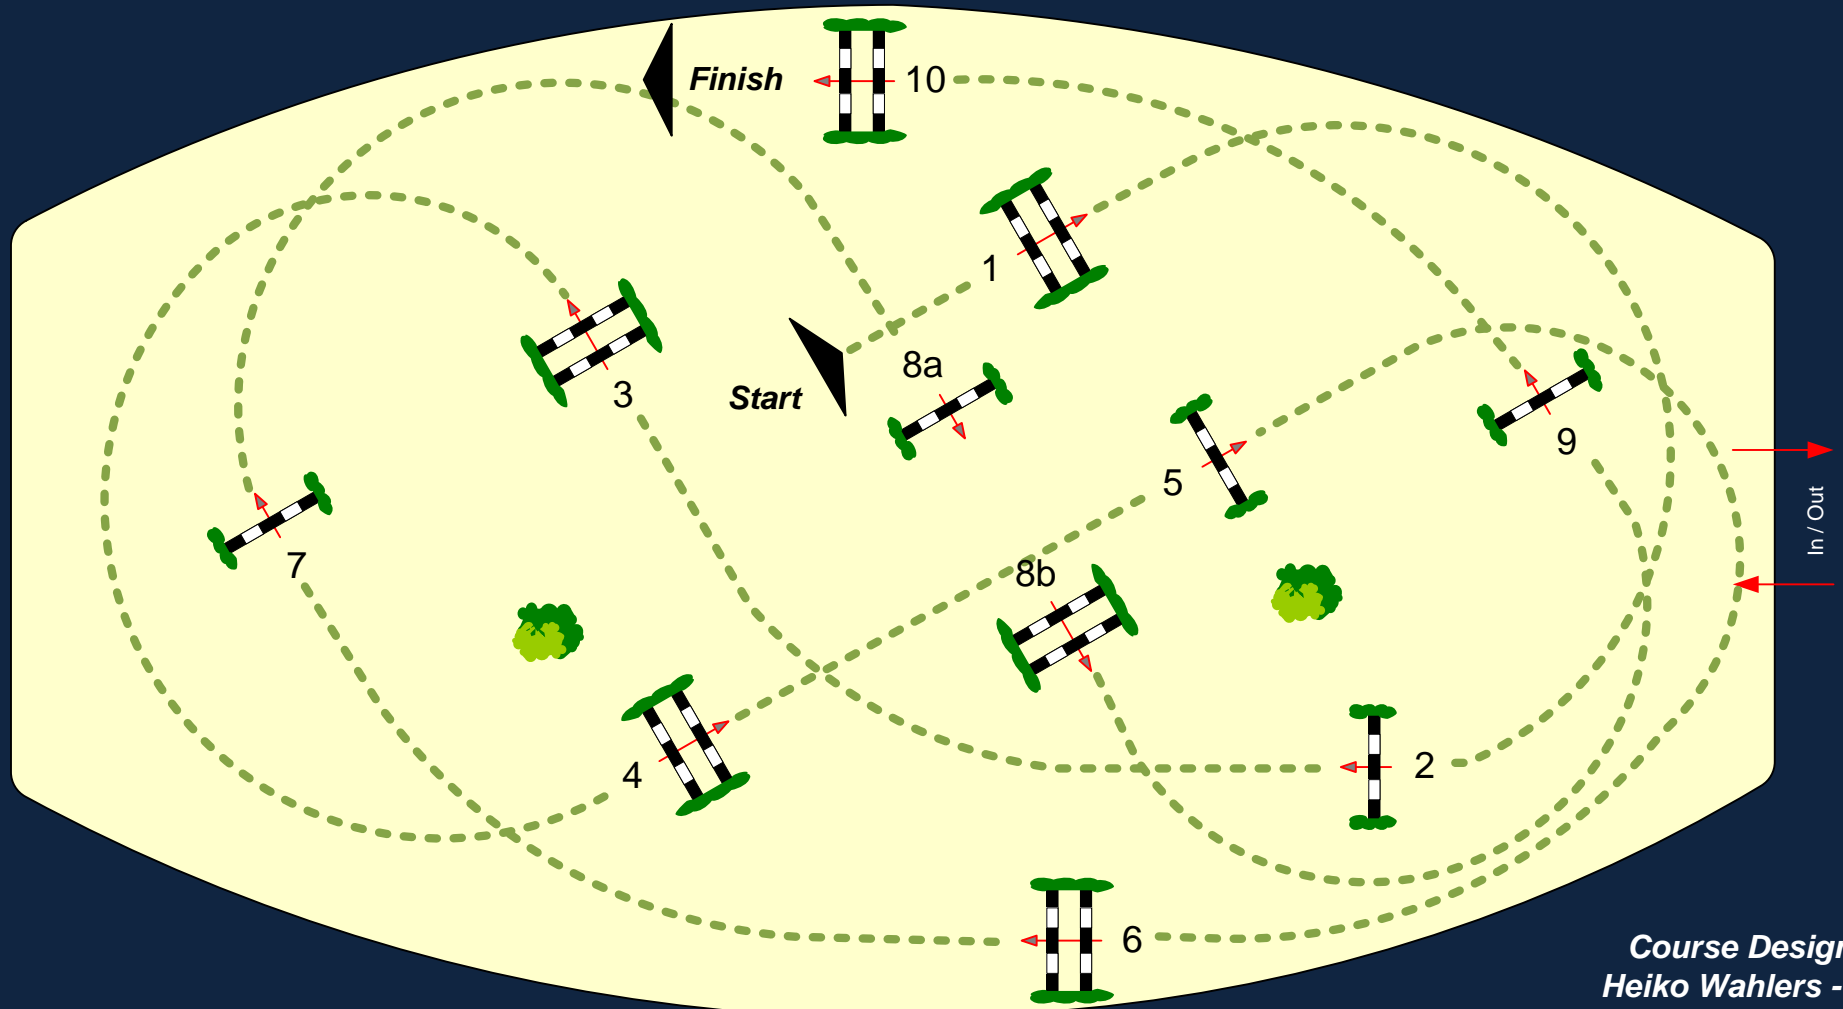

9

CSI4*/CSIYH1* Braunschweig – 14. Löwen – Classics 2015

Competition against the clock LC-Special Guests & Friends

Table: A

FEI RG / Art. 238.2.1
Height: 1,40 m

Speed: 350 m/min
Length: 370 m
Time allowed: 64 sec
Time limit: 128 sec

Obstacles: 10
Efforts: 11

Course Designer
Heiko Wahlers - GER
Ass.: Marco Behrens - GER
& Team