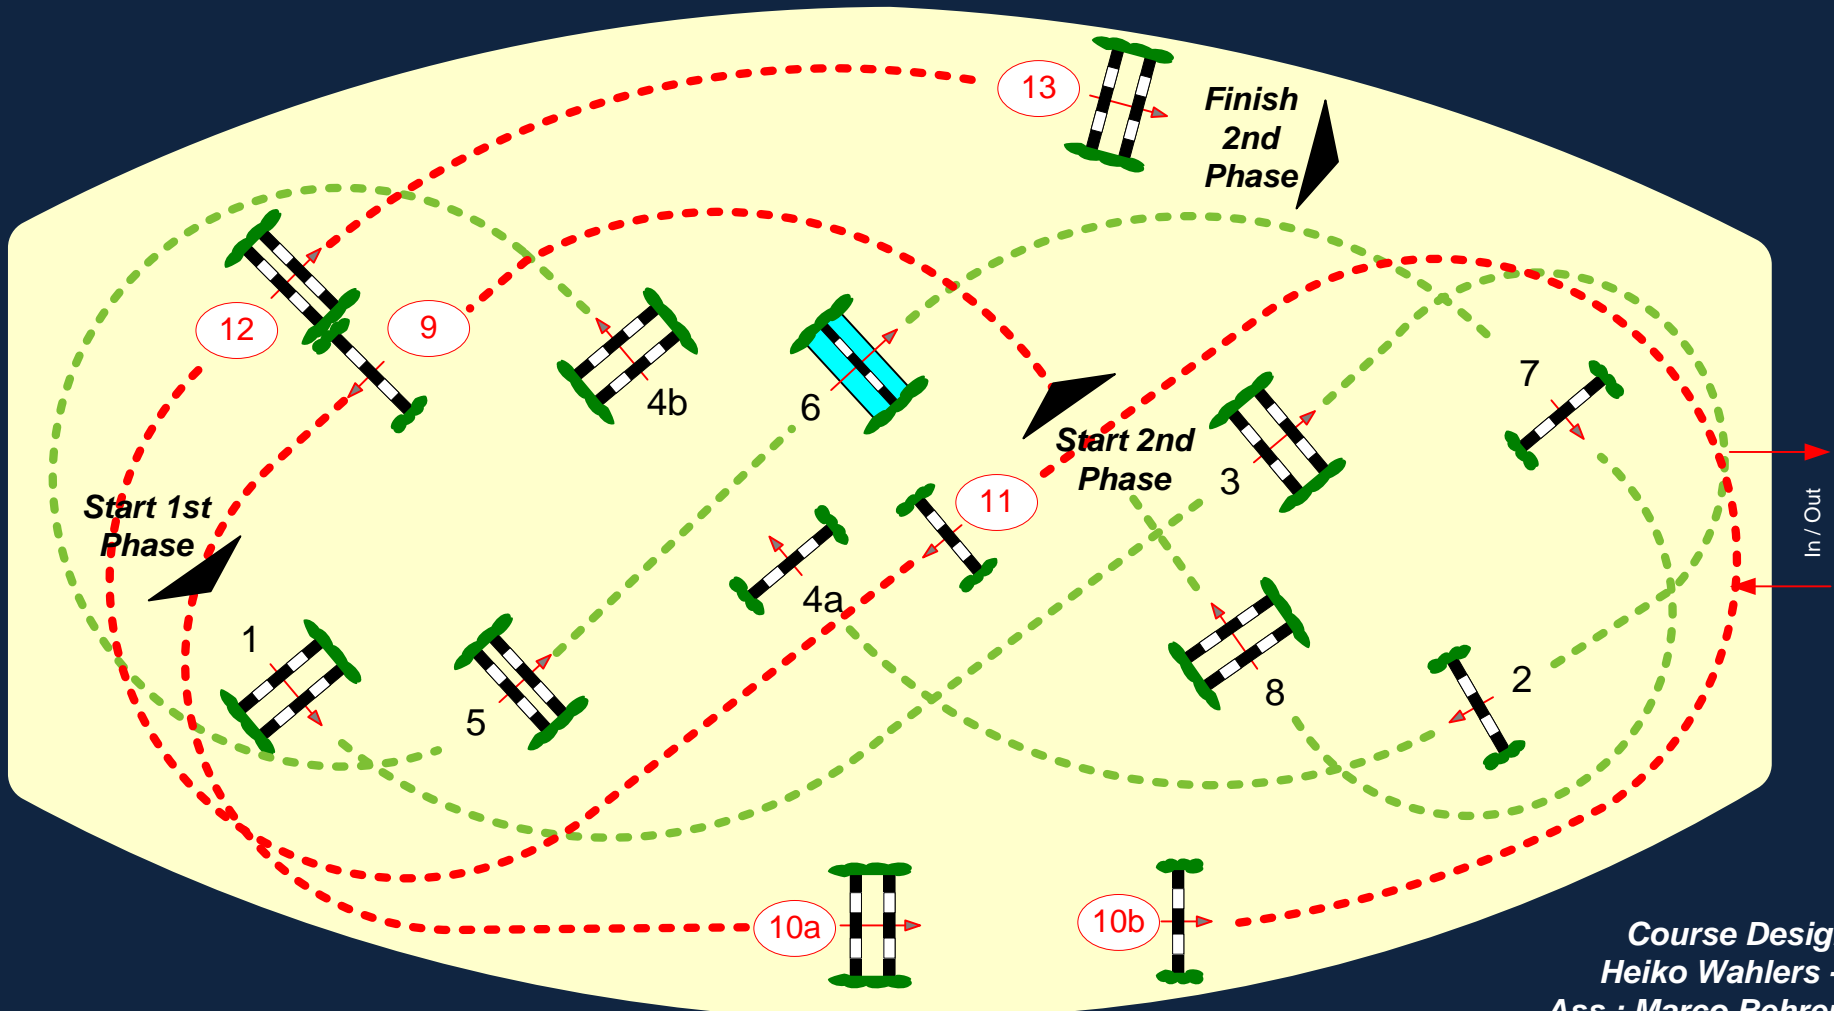

## Competition in Two Phases Youngster Tour

Table: A

FEI RG / Art.274.5.6

Height: 1,40 m

Speed: 350 m/min

Length: 270 m

Time allowed: 47 sec

Time limit: 94 sec

Obstacles: 8

Efforts: 9

8

9

2nd Phase: **9,10a,10b,11,12,13**

Length: 230 m

Time allowed: 40 sec

Time limit: 80 sec