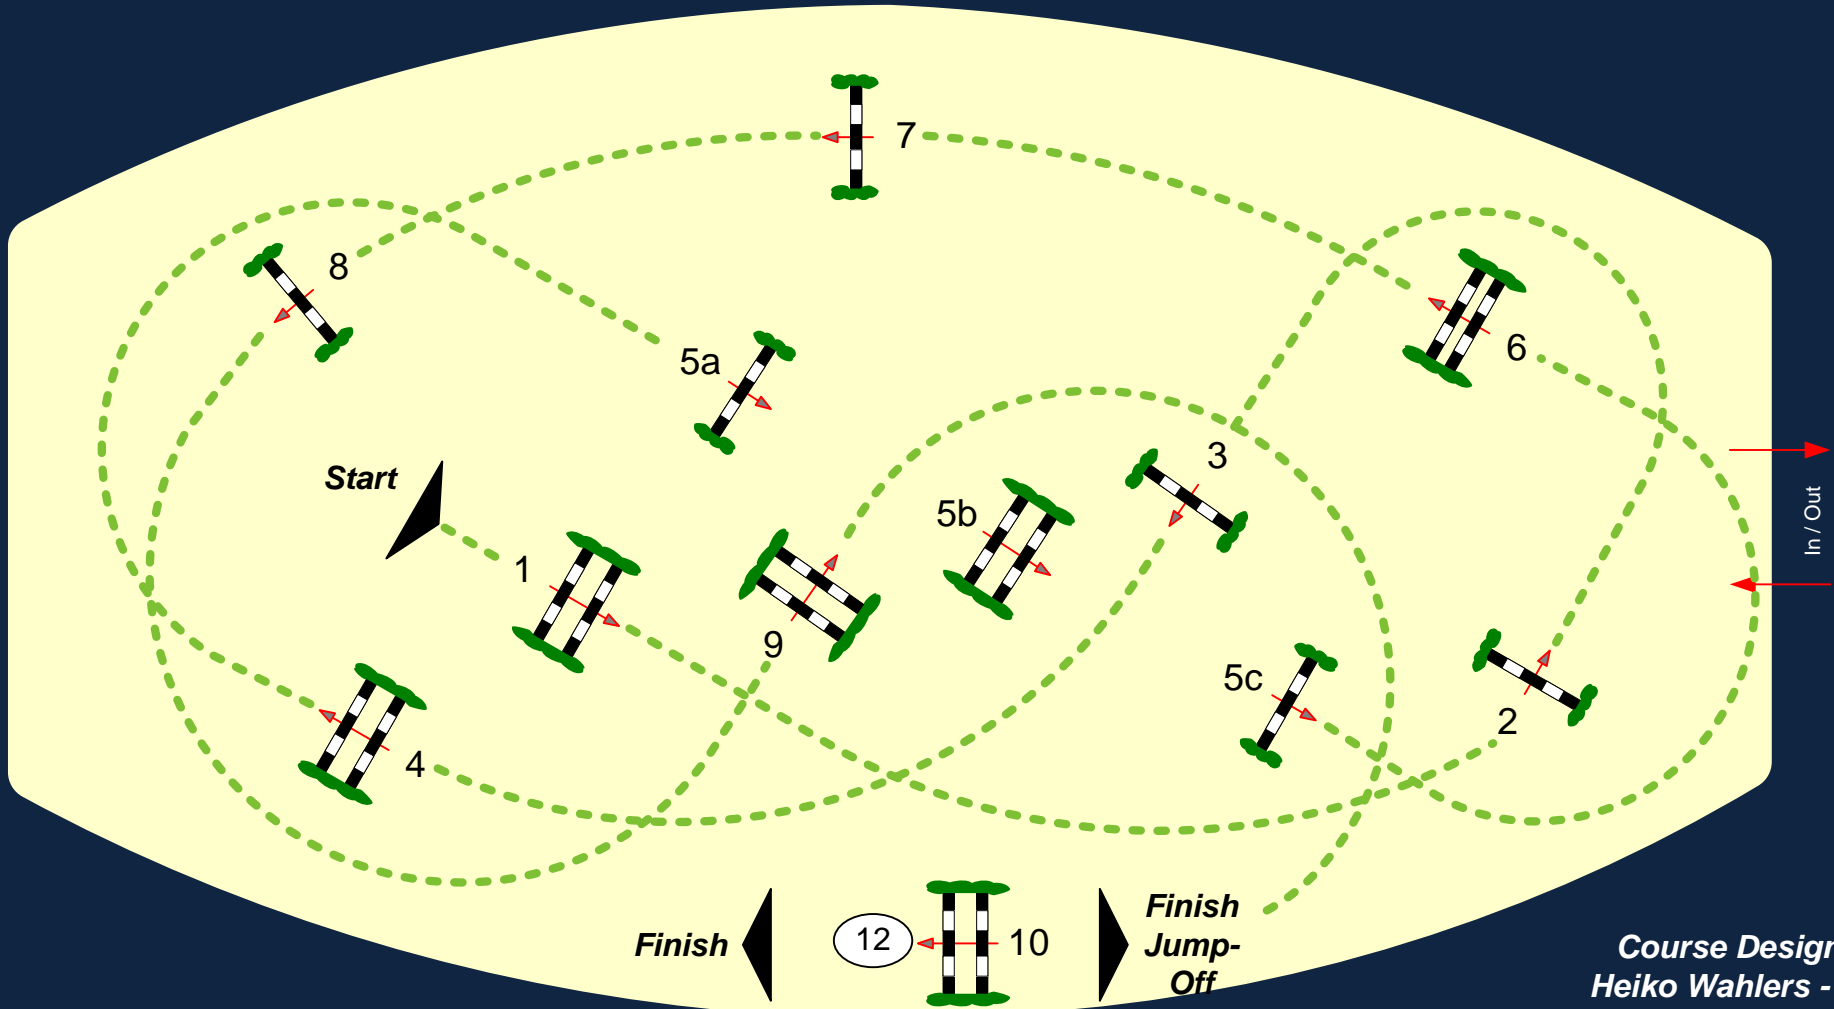

11

CSI4*/CSIYH1* Braunschweig – 14. Löwen – Classics 2015

Competition with Jump Off LC-Special Guests & Friends

Table: A
FEI RG / Art. 238.2.2
Height: 1,40 m

Speed: 350 m/min
Length: 380 m
Time allowed: 66 sec
Time limit: 132 sec

Obstacles: 10
Efforts: 11

1st Jump-off: 1,2,3,5bc,6,8,12
Length: 300 m
Time allowed: 52 sec
Time limit: 104 sec

Course Designer
Heiko Wahlers - GER
Ass.: Marco Behrens - GER
& Team