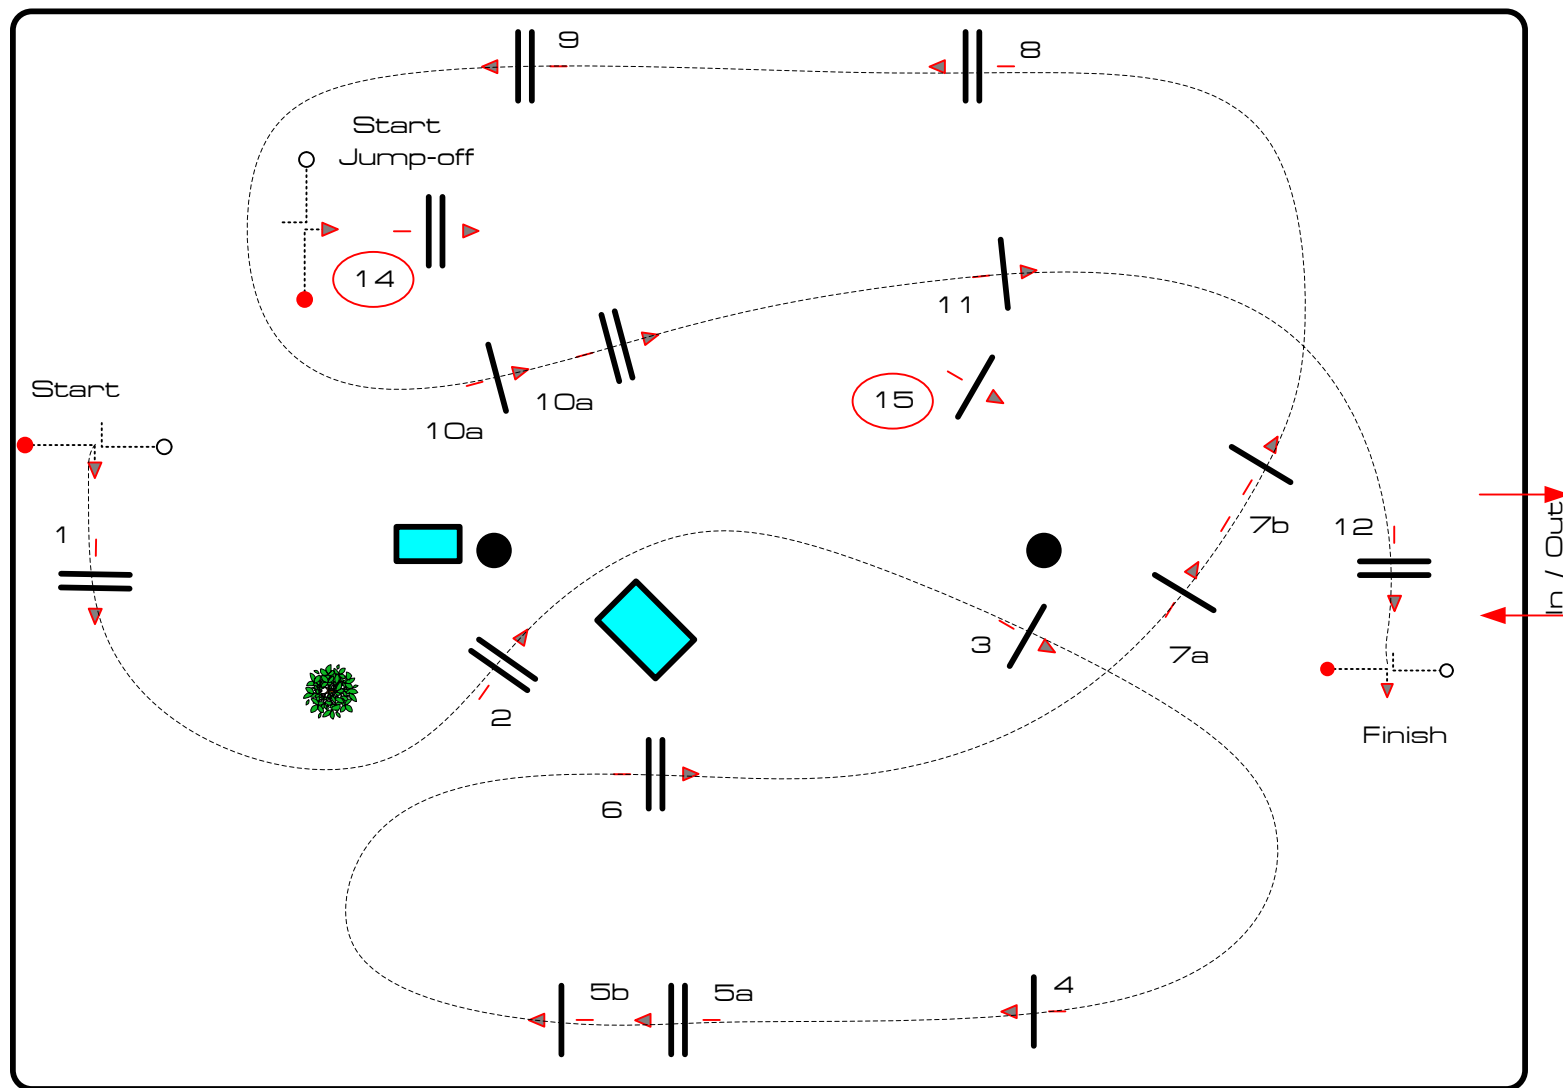

Class No.: 37

International Competition

Competition with one jump-off
(Immediate)

sabato 21 marzo 2015

Start: 8:00

Table: A

National RG:

FEI RG / Art. 238.2.2 / 245.3

Height: 1,35 m

Speed: 350 m/min

Length: 470 m

Time allowed: 81 sec

Time limit: 162 sec

Obstacles: 12

Efforts: 15

Penalty sec

Closed combination:

1st Jump-off:

14-15-8-9-10ab-11-12

Length: 290 m

Time allowed: 50 sec

Time limit: 100 sec

2nd Jump-off:

Length: m

Time allowed: 0 sec

Time limit: 0 sec

JURY