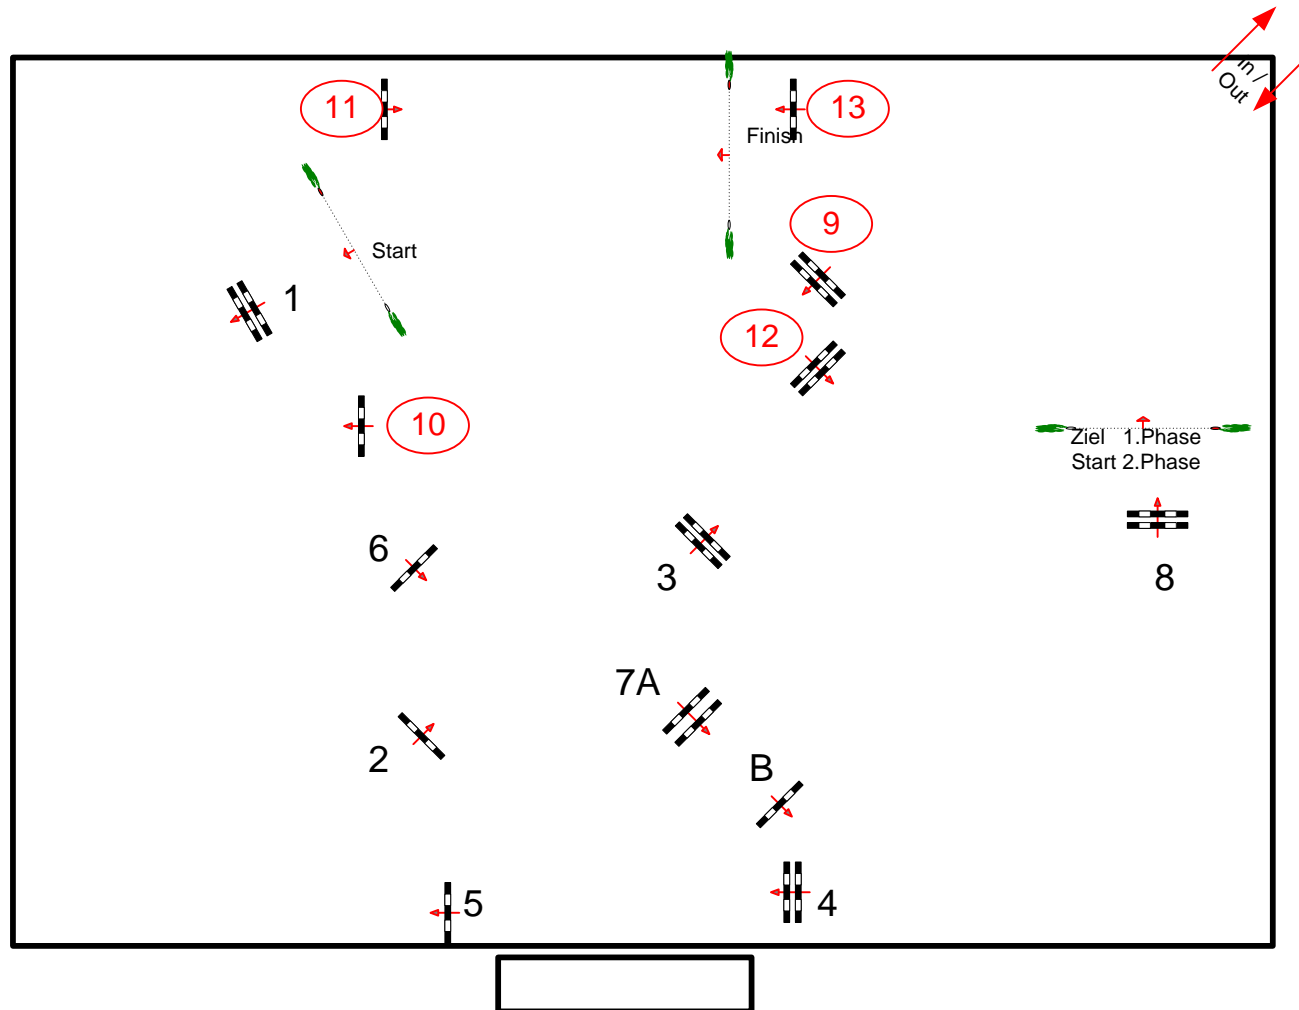

AREZZO EQUESTRIAN CENTER

TOSCANA TOUR 2015

FIRST WEEK

Class No.: 59 - 62 - 60 - 63
marzo 2015 Start: 0:00

PONY - CHILDREN

IMMEDIATE JUMP-OFF

domenica 22

Table: A
National RG:
FEI RG / Art. 274.5.3
Height: 1.00 - 1.10 m

Speed: 350 m/min
Length: 350 m
Time allowed: 60 sec
Time limit: 120 sec

Obstacles: 8
Efforts: 9
Penalty sec:
Closed combination:

2nd Phase: 9-10-11-12-13
Length: 230 m
Time allowed: 40 sec
Time limit: 80 sec

2nd Jump-off:
Length: 0 m
Time allowed: 0 sec
Time limit: 0 sec

CAMPO VASARI