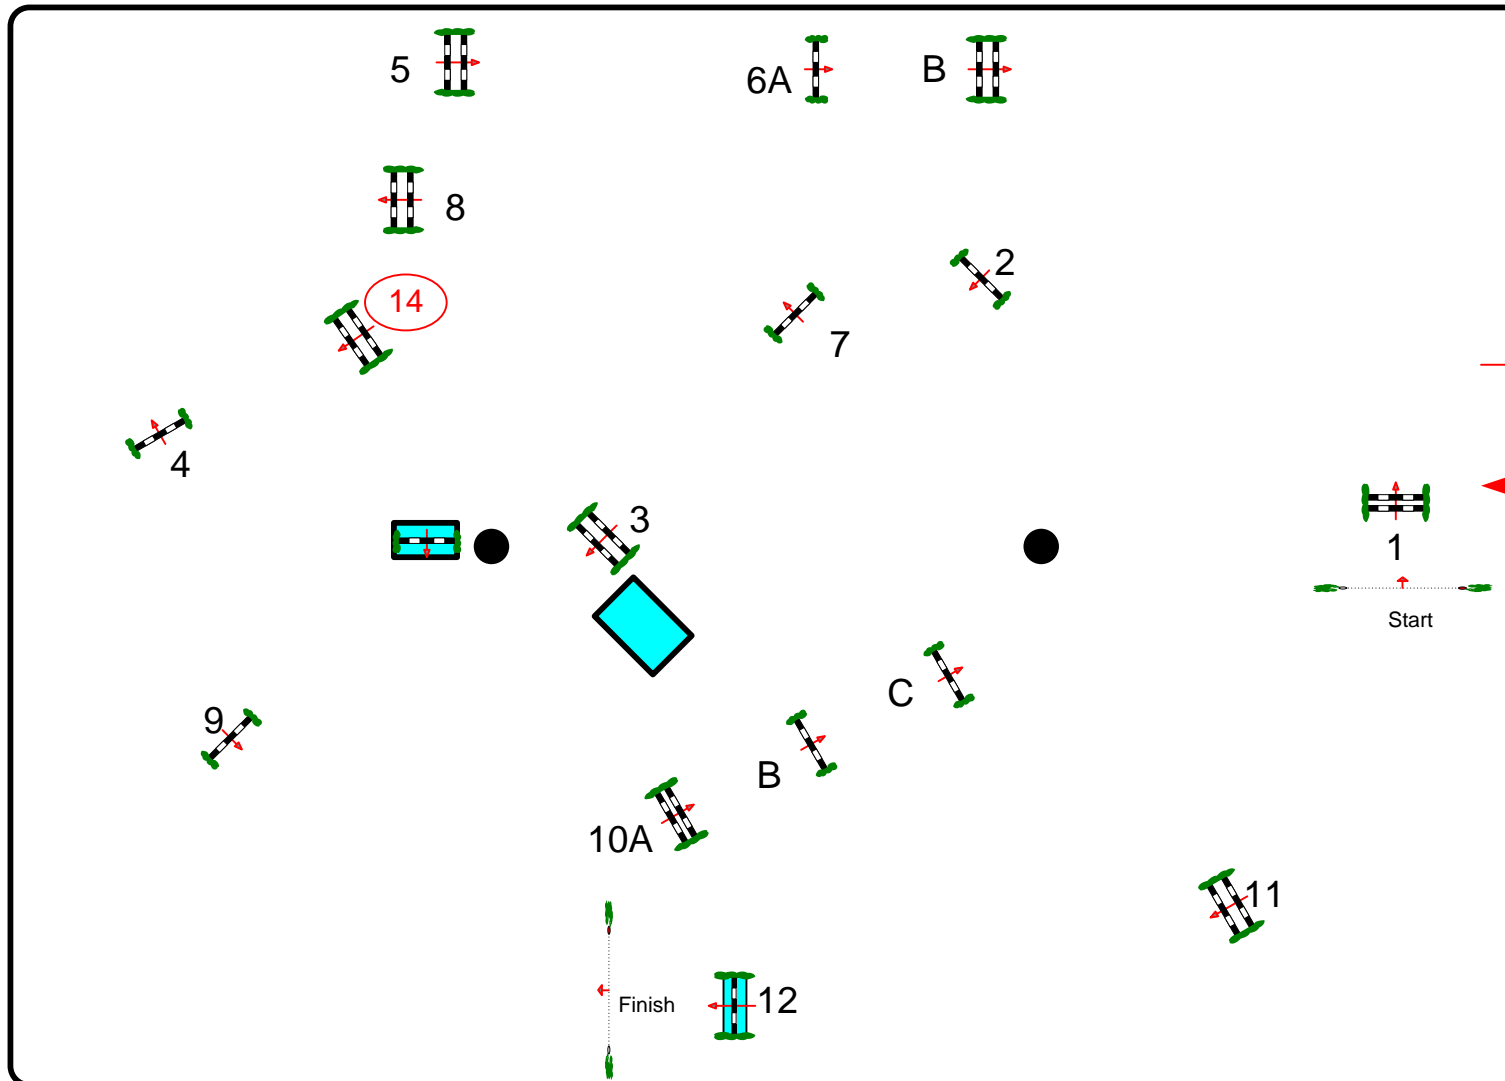

CAMPO DANTE

Table: A
National RG:
FEI RG / Art. 238 .2.2
Height: 1.30/1.35 m

Speed: 350 m/min

Length: 475 m
Time allowed: 82 sec
Time limit: 164 sec

Obstacles: 12
Efforts: 15
Penalty sec
Closed combination:

1st Jump-off:
1-2-6B-7-14-10A-10B-12
Length: 320 m
Time allowed: 55 sec
Time limit: 110 sec

2nd Jump-off:
Length: 0 m
Time allowed: 0 sec
Time limit: 0 sec

JURY