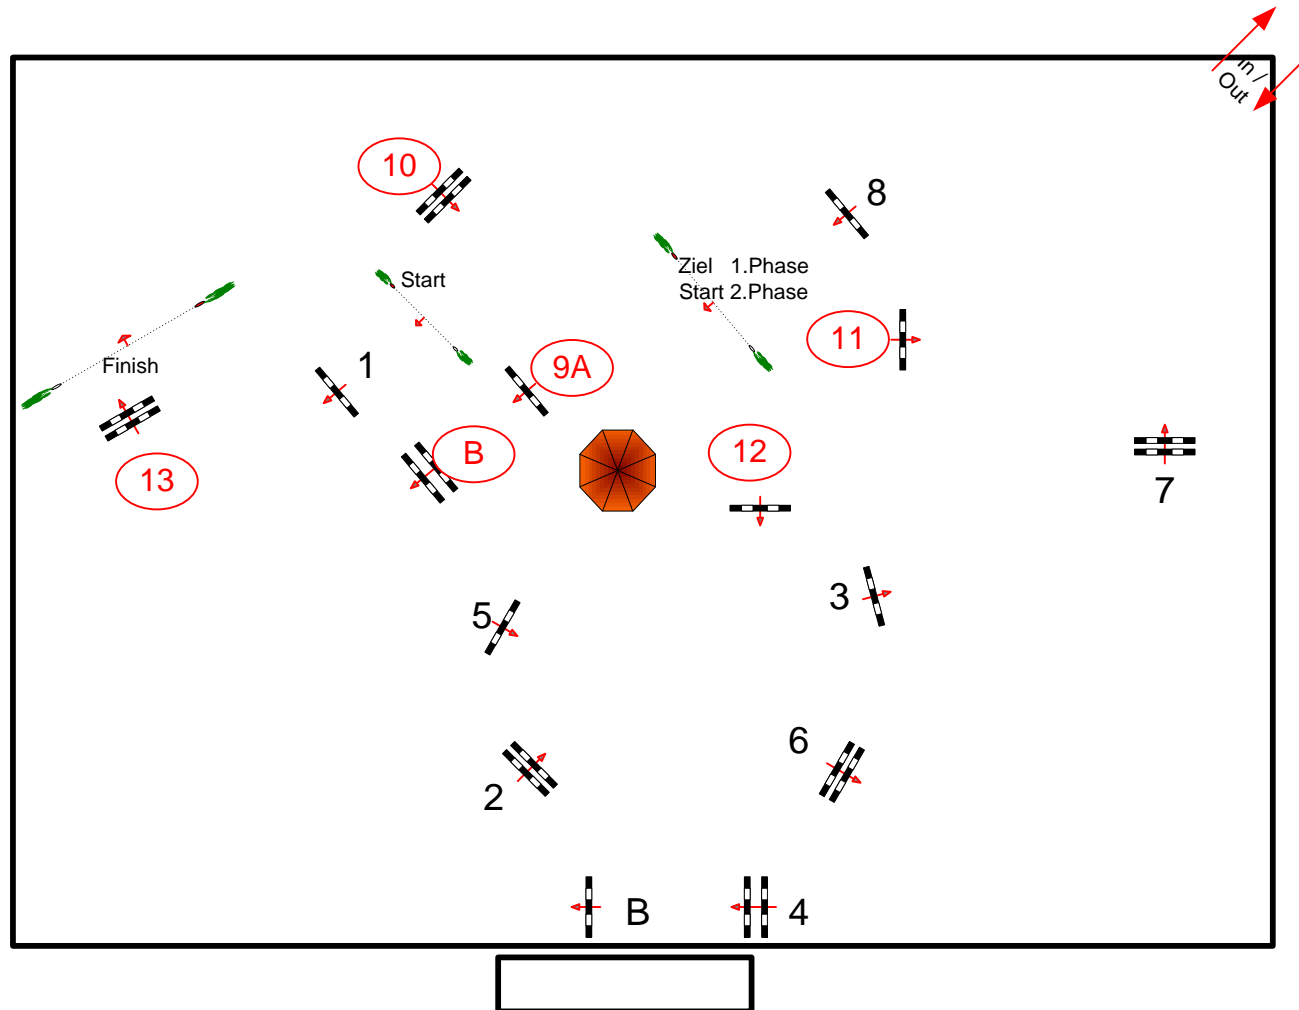

AREZZO EQUESTRIAN CENTER

FIRST WEEK

TOSCANA TOUR 2015

Class No.: 26 - 19

PONY 1.00 - BR - SIL - GOLD 1.30

Competition in two Phases

venerdi 20 marzo 2015

Start: 0:00

Table: A
National RG:
FEI RG / Art. 274.5.3
Height: 1.00 - 1.30 m

Speed: 350 m/min
Length: 350 m
Time allowed: 60 sec
Time limit: 120 sec

Obstacles: 8
Efforts: 9
Penalty sec:
Closed combination:

2nd Phase: 9A-9B-10-11-12-13
Length: 280 m
Time allowed: 48 sec
Time limit: 96 sec

2nd Jump-off:
Length: 0 m
Time allowed: 0 sec
Time limit: 0 sec

CAMPO VASARI