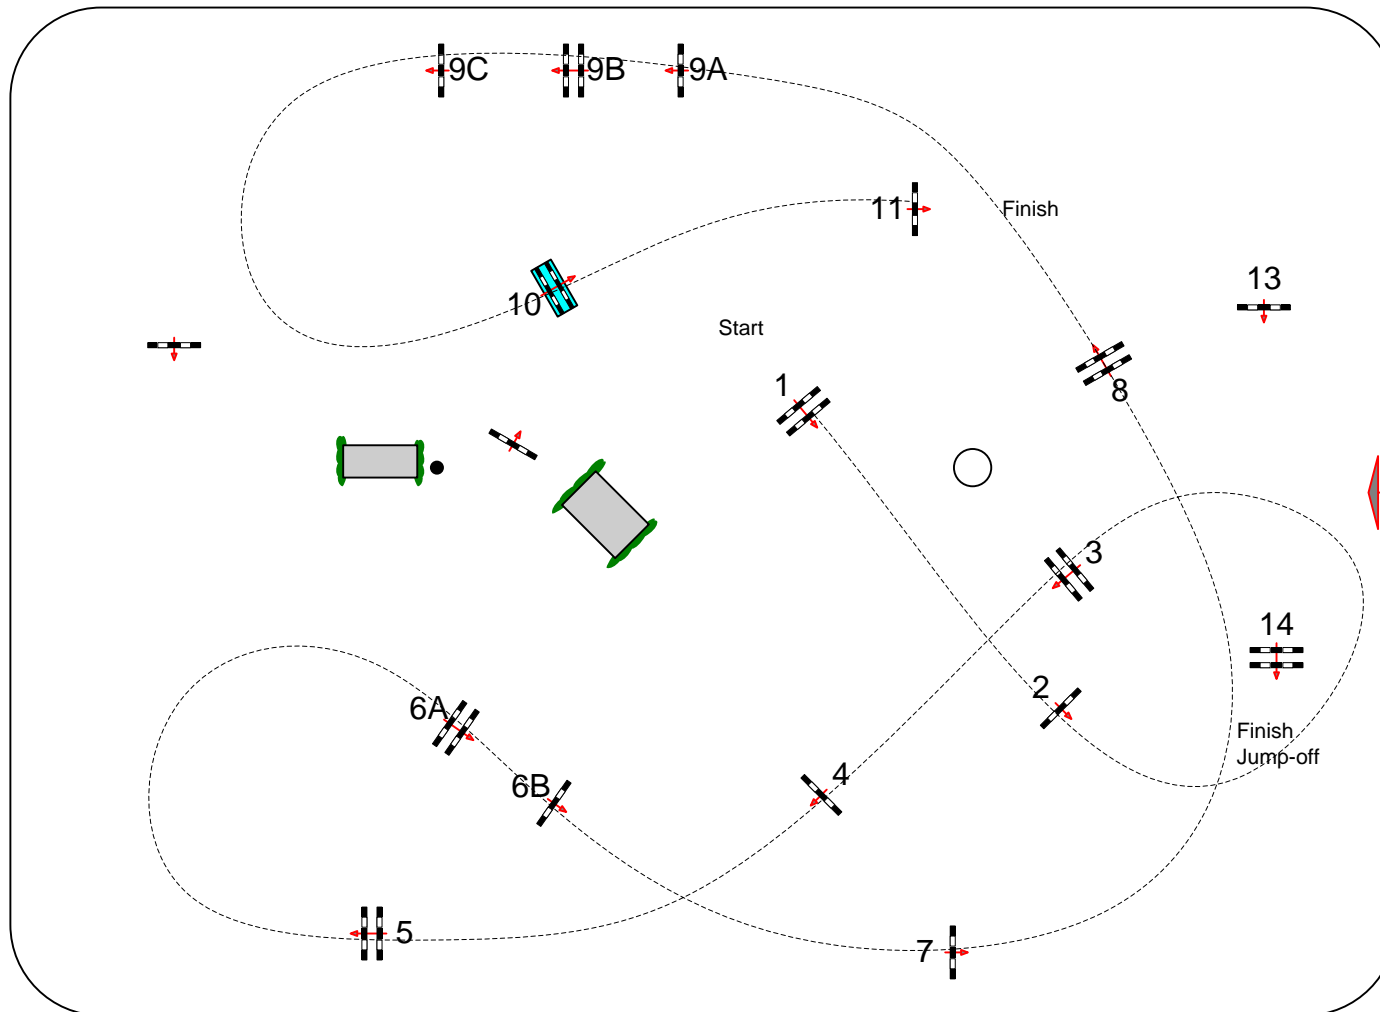

### 1.5.6AB.7.8.13.14

Table: A  
National RG:  
FEI RG / Art. 238.2.2  
Height: 1,30 m

Speed: 350 m/min

Length: 450 m  
Time allowed: 78 sec  
Time limit: 156 sec

Obstacles: 1 TO 11  
Efforts: 14  
Penalty sec  
Closed combination:

1st Jump-off:

Length: 280 m  
Time allowed: 48 sec  
Time limit: 96 sec

Luc Musette

François Denis

Unni Gustafsson

Musette.luc@gmail.com

JURY

SCALE 1:600