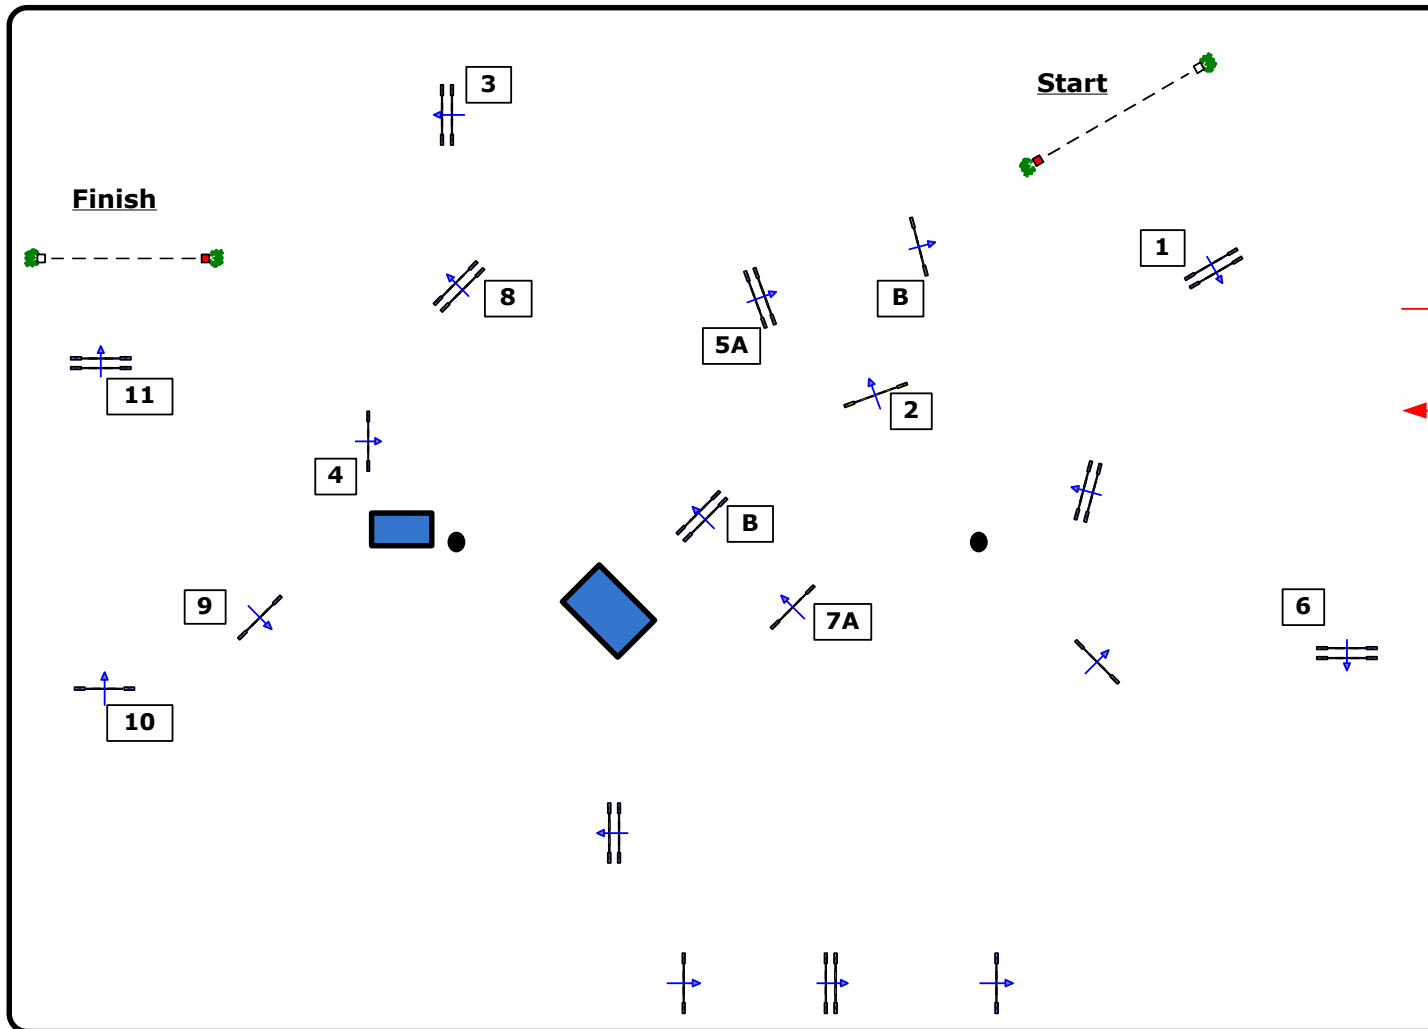

# Dante Arena

*Toscana Tour*  
2015

Class Nr.: 180

Silver Tour 135

against the clock

**Sunday**

Table:  
 National RG:  
 FEI RG / Art.238.2.1  
 Height: 1.35 m

Speed: 350 m/min

Length: 460 m  
 Time allowed: 79 sec  
 Time limit: 158 sec

Obstacles: 11  
 Efforts: 13  
 Penalty sec  
 Closed combination:

Length: 0 m  
 Time allowed: 0 sec  
 Time limit: 0 sec

110 x 80

JURY

- Volker Schmidt GER
- Francois Denis Fra
- Manos Aggelakis GRE