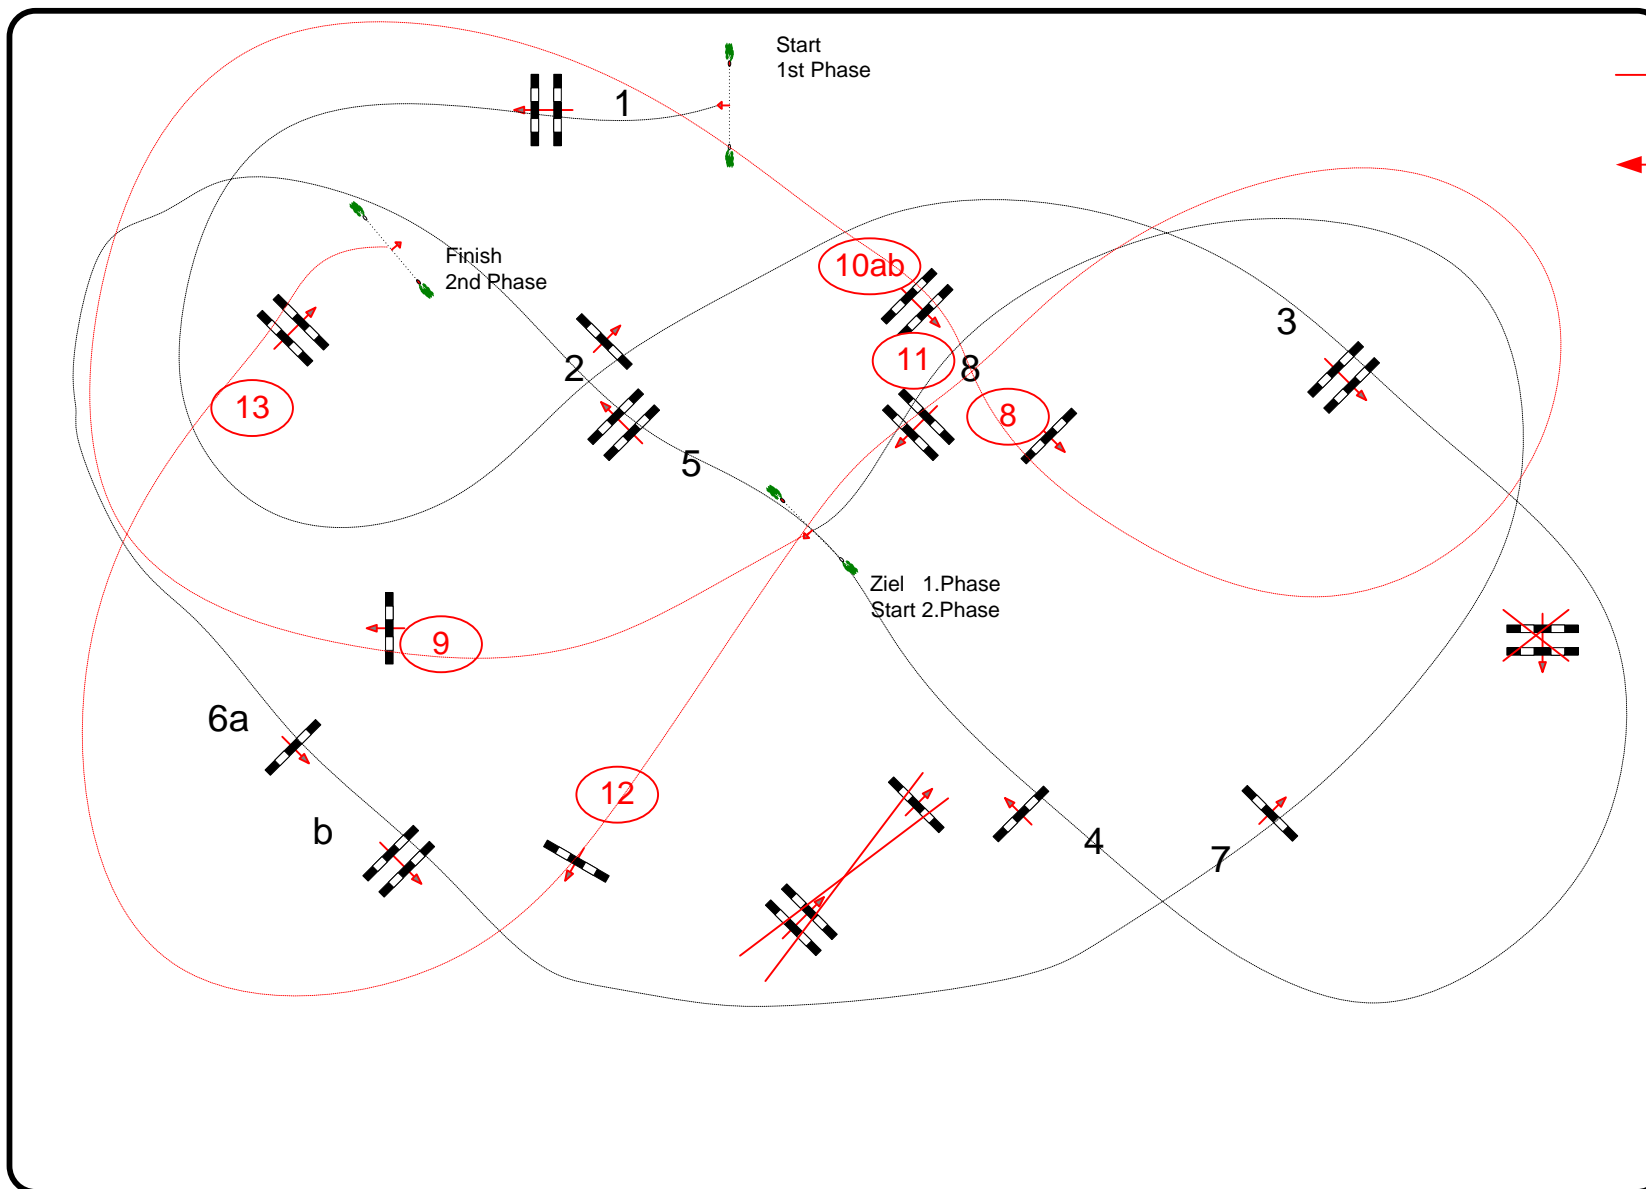

TOSCANA TOUR 2015

ARENA VASARI

AREZZO EQUESTRIAN CENTRE

Class No.: 185

Pony

Competition in two Phases

Κυριακή, 5 Απρίλιος 2015

Start: 10:30

Table: A
National RG:
FEI RG / Art. 274.5.3
Height: 1,00 m

Speed: 350 m/min

Length: 370 m
Time allowed: 64 sec
Time limit: 128 sec

Obstacles: 13
Efforts: 15
Penalty sec

2nd Phase:
9 10a 10b 11 12 13
Length: 250 m
Time allowed: 43 sec
Time limit: 86 sec