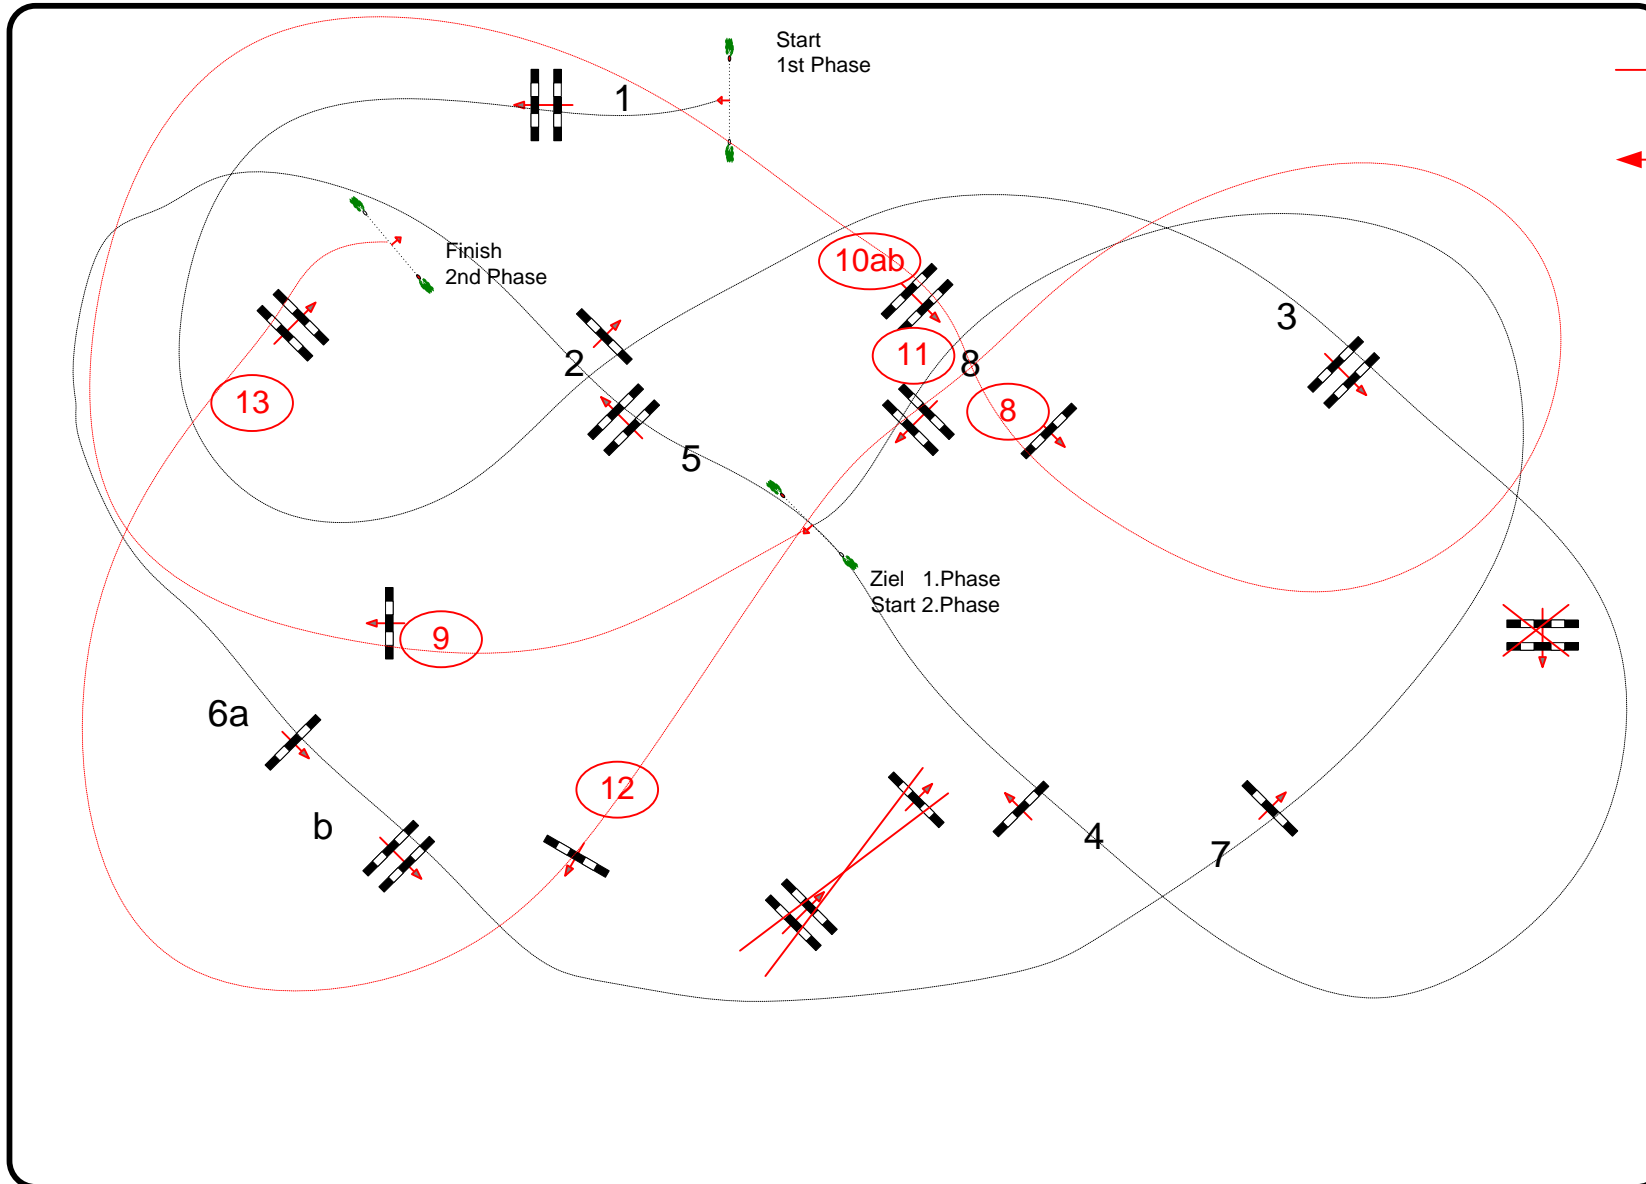

TOSCANA TOUR 2015

ARENA VASARI

AREZZO EQUESTRIAN CENTRE

Class No.: 188

Children

Competition in two Phases

Κυριακή, 5 Απρίλιος 2015

Start: 11:00

Table: A
National RG:
FEI RG / Art. 274.5.3
Height: 1,00 m

Speed: 350 m/min

Length: 370 m
Time allowed: 64 sec
Time limit: 128 sec

Obstacles: 13
Efforts: 15
Penalty sec

2nd Phase:
9 10a 10b 11 12 13
Length: 250 m
Time allowed: 43 sec
Time limit: 86 sec