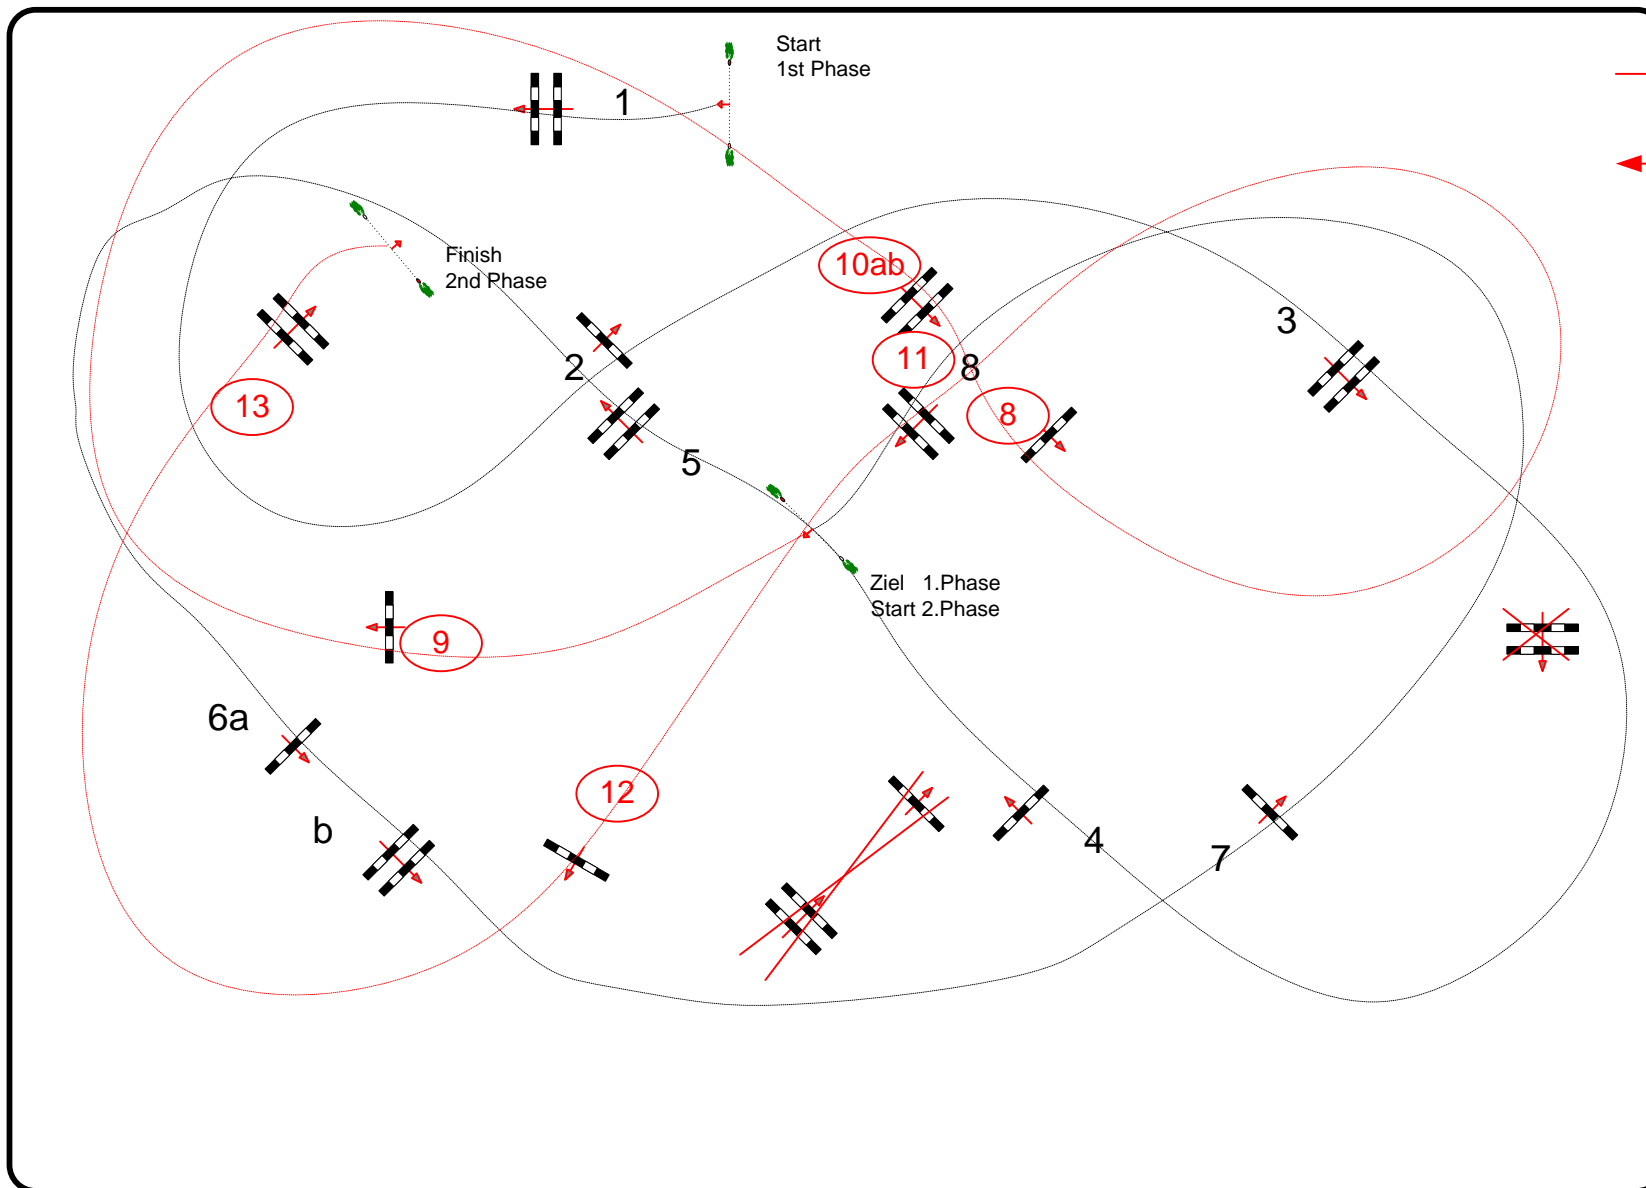

## AREZZO EQUESTRIAN CENTRE

Class No.: 189

Children

Competition in two Phases

Κυριακή, 5 Απρίλιος 2015

Start: 15:45

Table: A  
National RG:  
FEI RG / Art. 274.5.3  
Height: 1,10 m

Speed: 350 m/min

Length: 370 m  
Time allowed: 64 sec  
Time limit: 128 sec

Obstacles: 13  
Efforts: 15  
Penalty sec

2nd Phase:  
9 10a 10b 11 12 13  
Length: 250 m  
Time allowed: 43 sec  
Time limit: 86 sec

**COURSE DESIGNER**