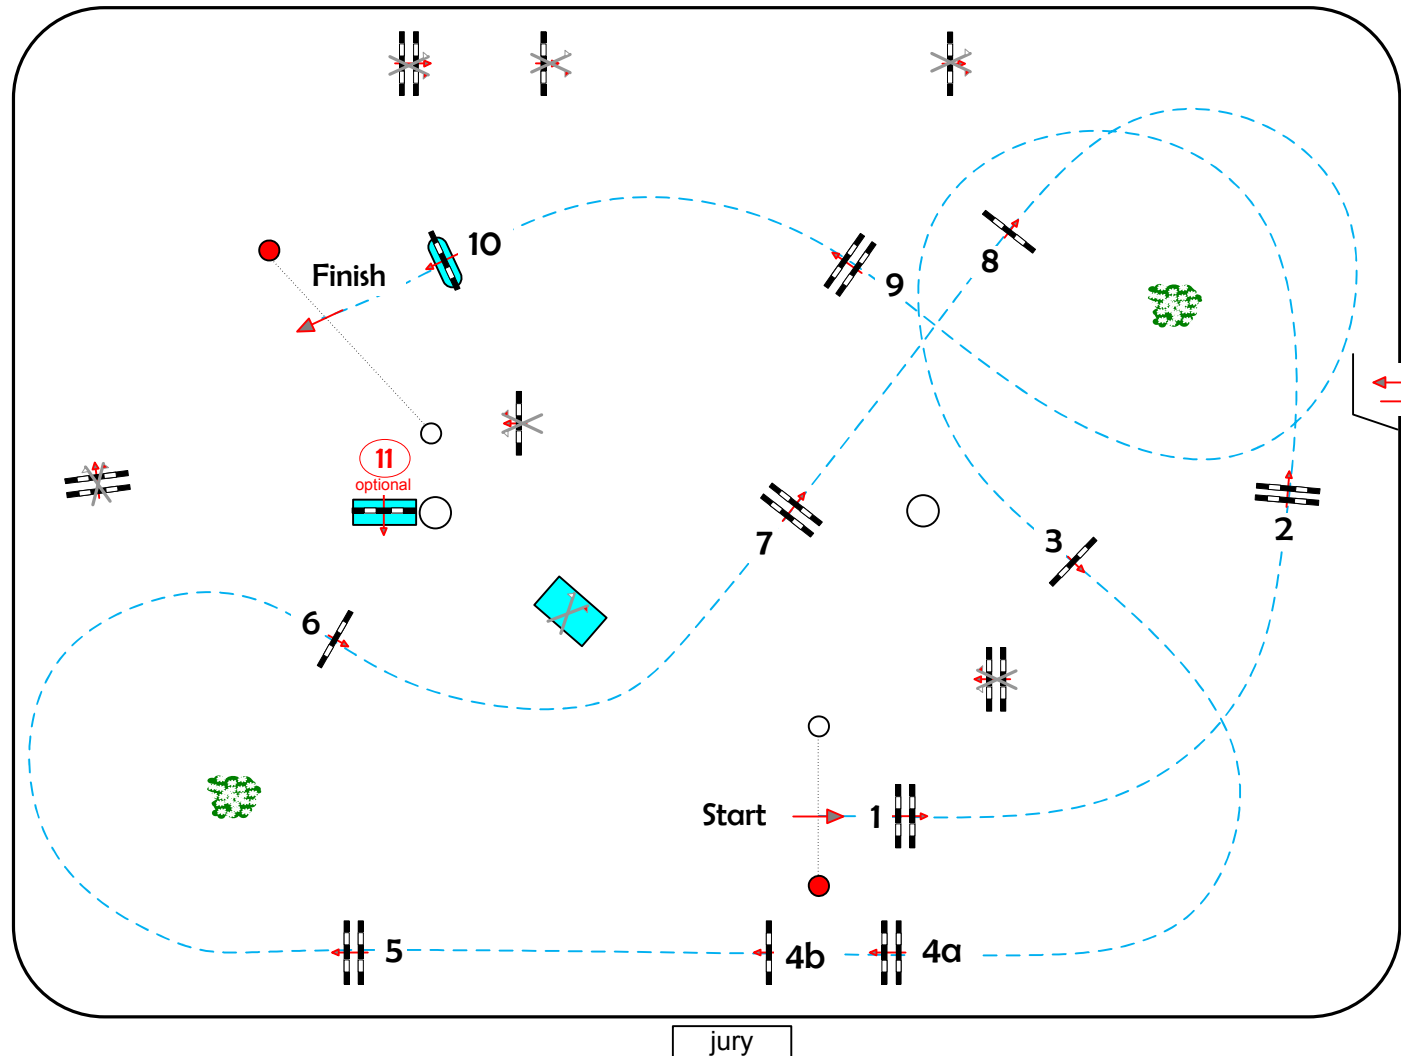

AREZZO EQUESTRIAN CENTRE DANTE ARENA

Class No.: 128

CSIYH 1* 5 YEAR OLD

Comp. not against the clock

Tuesday March 31

Table: A
National RG:
FEI RG / Art. 238.1.1
Height: 1.15 m

Speed: 325 m/min

Length: 450 m
Time allowed: 84 sec
Time limit: 168 sec

Obstacles: 1 - 10
Efforts: 11