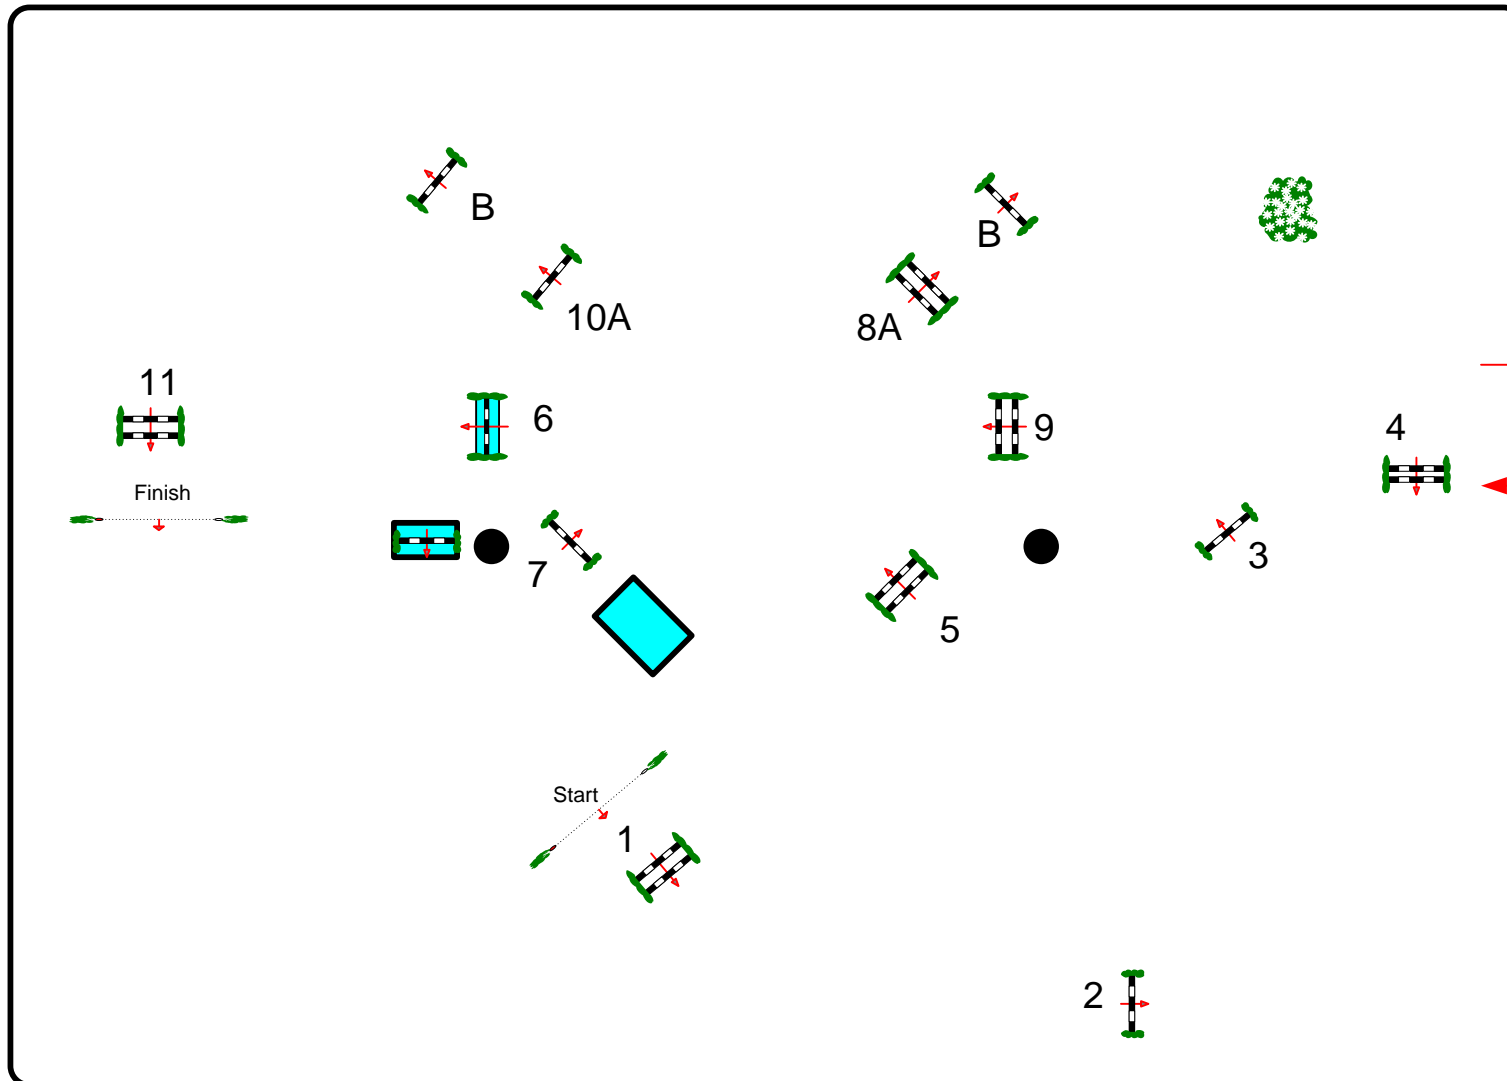

CAMPO DANTE

Table: A
National RG:
FEI RG / Art. 238.2.1
Height: 1.20/1,25 m

Speed: 350 m/min

Length: 460 m

Time allowed: 79 sec

Time limit: 158 sec

Obstacles: 11

Efforts: 13

Penalty sec

Closed combination:

:

Length: 0 m

Time allowed: 0 sec

Time limit: 0 sec

2nd Jump-off:

Length: 0 m