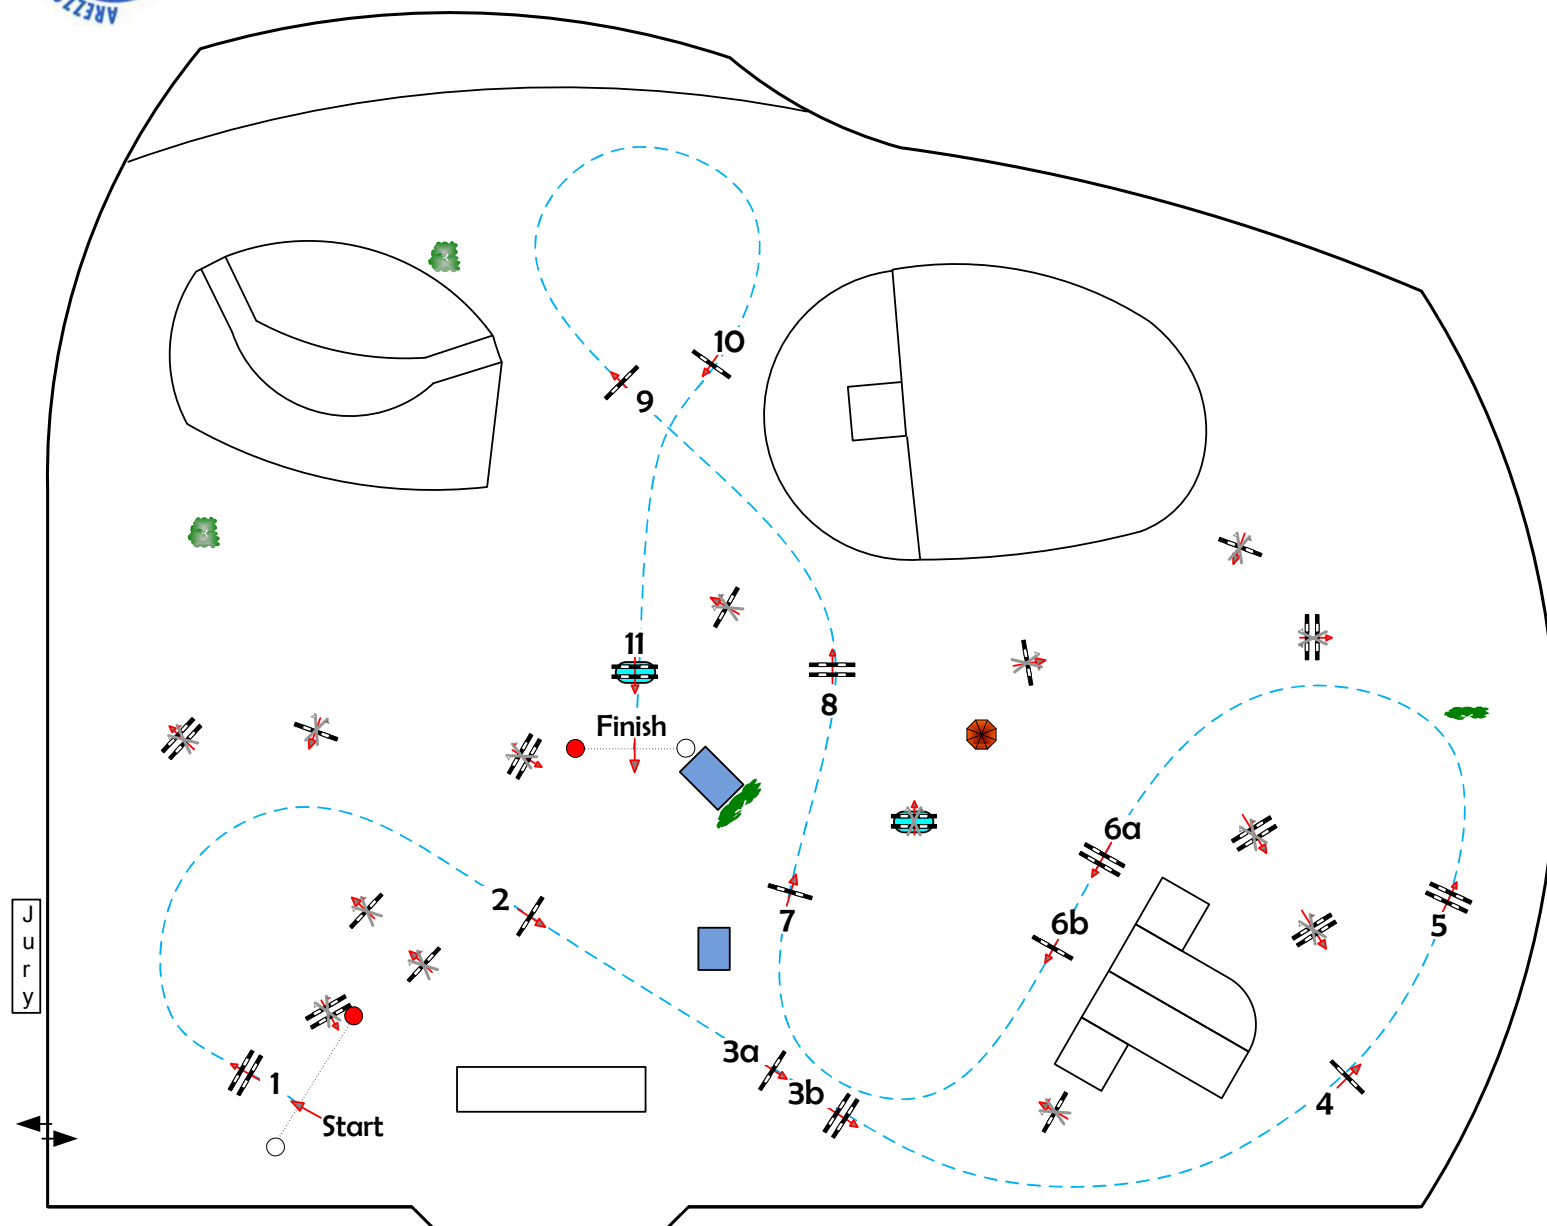

AREZZO EQUESTRIAN CENTRE BOCCACCIO ARENA

Class No.: 141

**CSI 3* Silver Tour
Competition against the clock**

Thursday April 2

Table: A
FEI RG / Art. 238.2.1
Height: 1,35 m

Speed: 350 m/min

Length: 440 m
Time allowed: 76 sec
Time limit: 152 sec

Obstacles: 1 - 11
Efforts: 13

Course Design:
Peter Lundström (SWE)
Elio Travagliati (ITA)