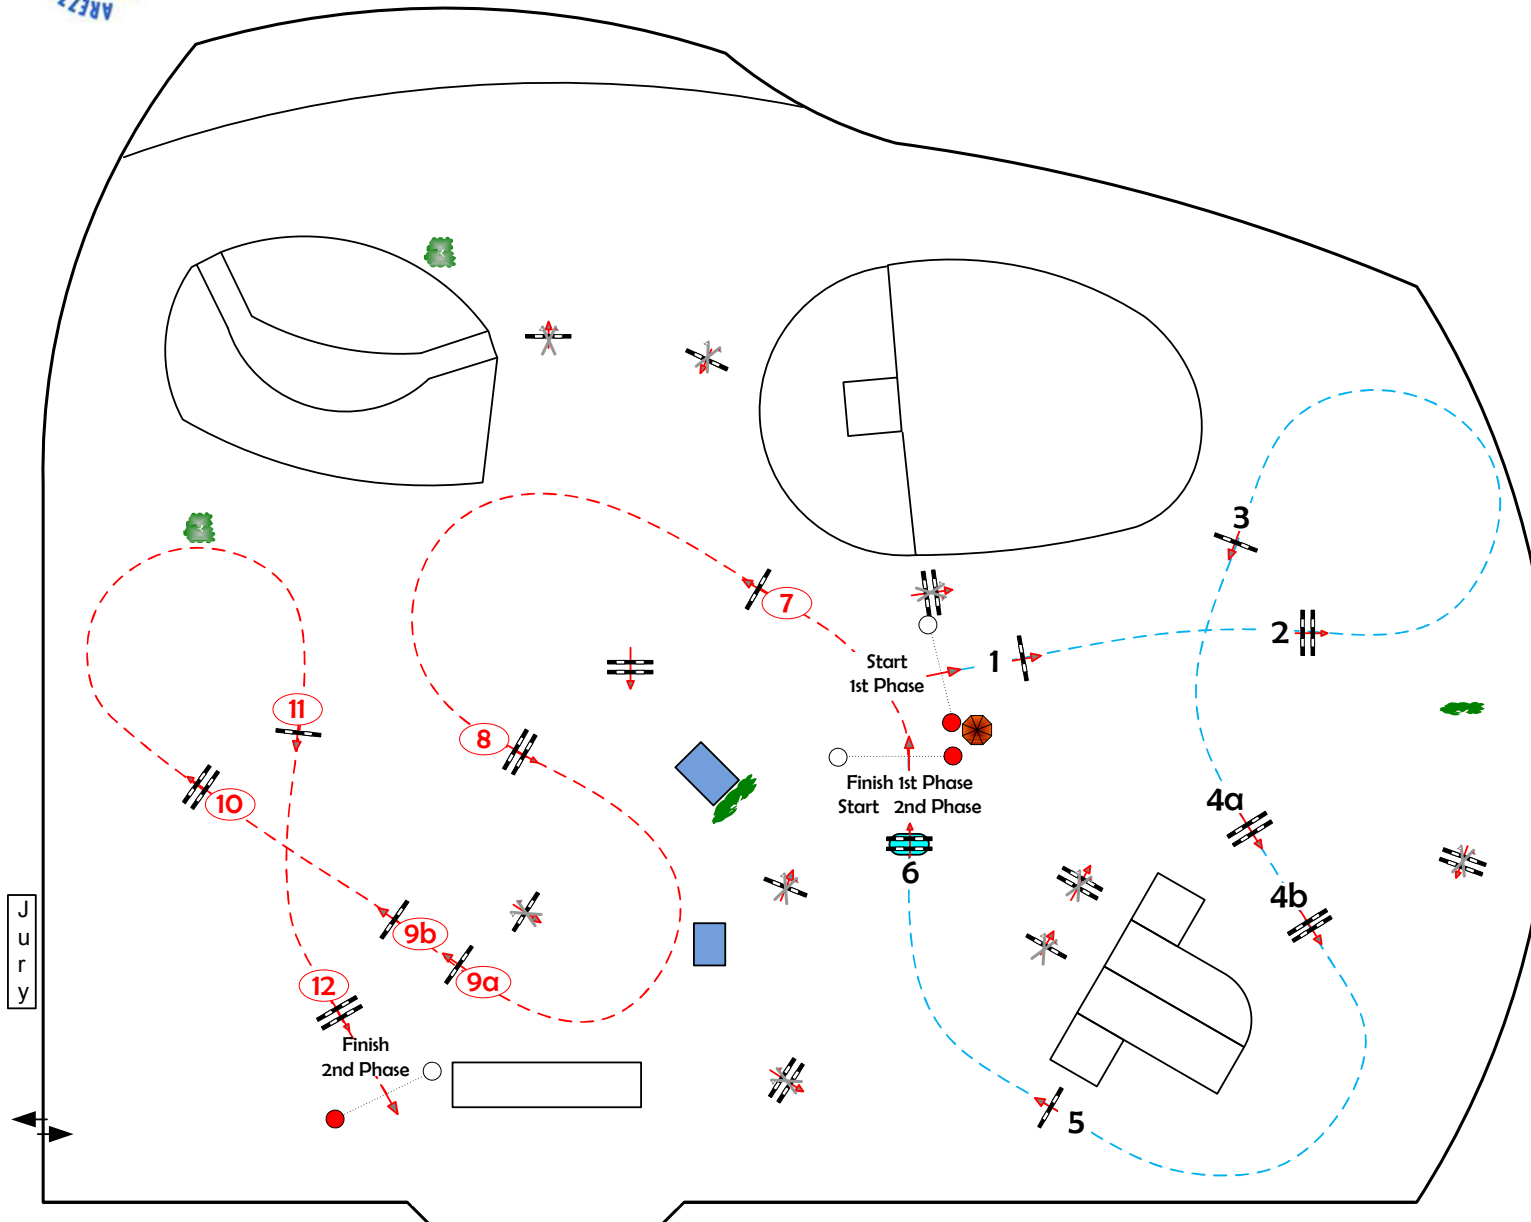

AREZZO EQUESTRIAN CENTRE BOCCACCIO ARENA

Class No.: 142

**CSI 3* Gold Tour
Competition in two Phases**

Thursday April 2

**Table: A
FEI RG / Art. 274.5.6
Height: 1,45 m**

Speed: 350 m/min

**1st Phase: 1 - 6
Length: 270 m
Time allowed: 47 sec
Time limit: 94 sec**

**2nd Phase: 7 - 12
Length: 230 m
Time allowed: 40 sec
Time limit: 80 sec**

*Course Design:
Elio Travagliati (ITA)
Peter Lundström (SWE)*