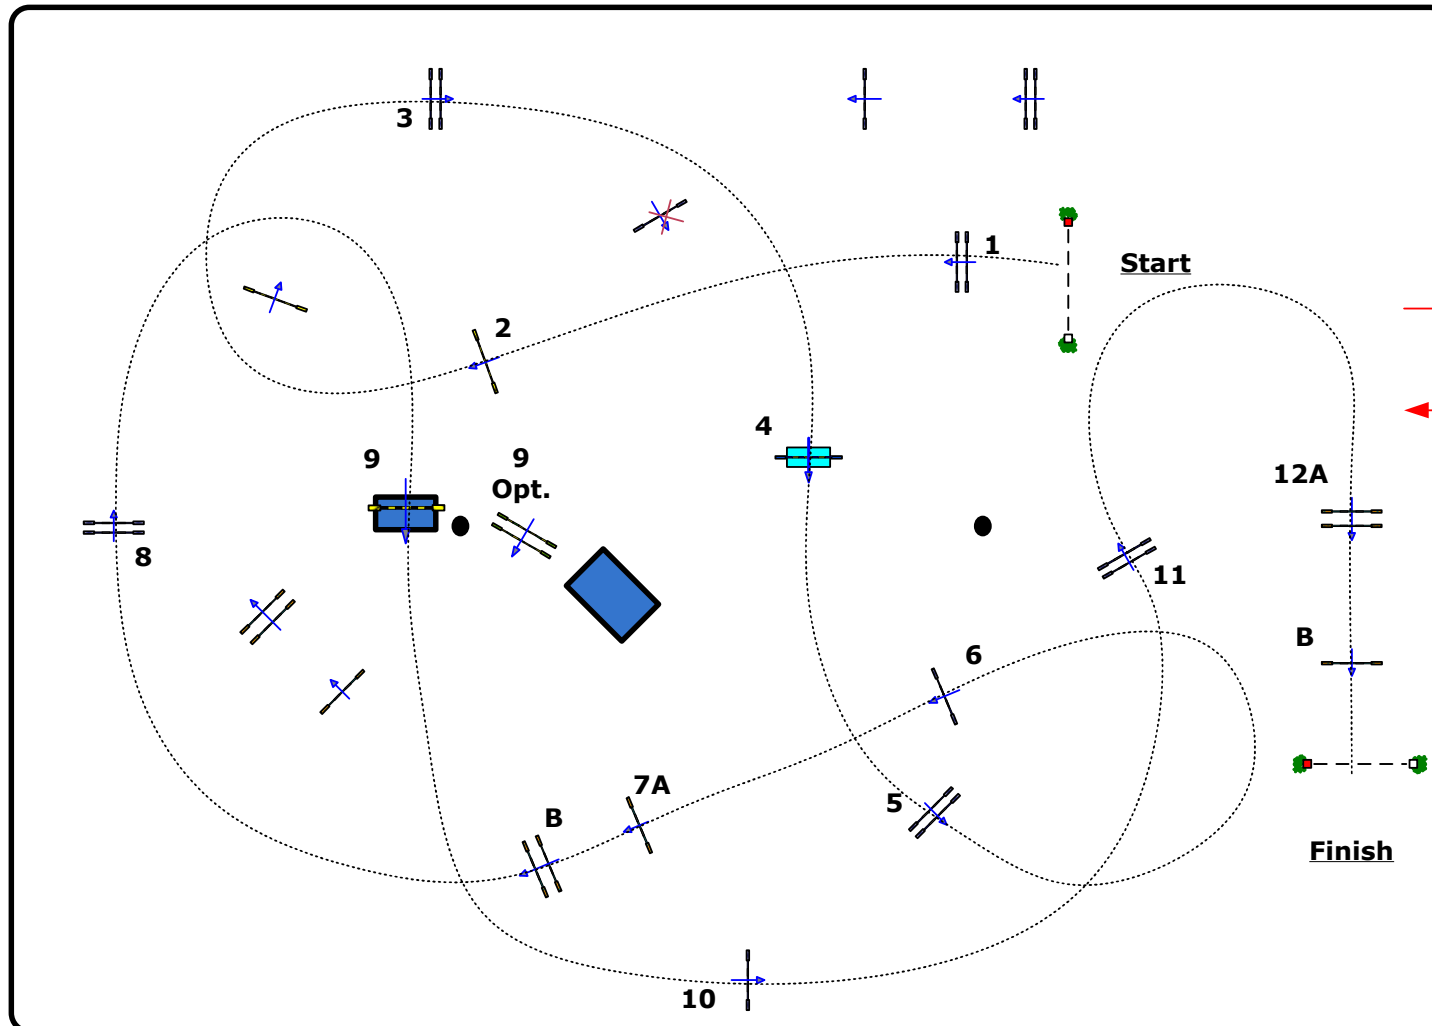

3.week

Dante Arena

Toscana Tour
2015

Class Nr.: 192

Pony Tour 125

against the clock

Saturday

Table:
National RG:
FEI RG / Art.238.2.1
Height: 1.25 m

Speed: 350 m/min

Length: 500 m
Time allowed: 86 sec
Time limit: 172 sec

Obstacles: 12
Efforts: 14
Penalty sec
Closed combination:

Length: 0 m
Time allowed: 0 sec
Time limit: 0 sec

- Volker Schmidt GER
- Francois Denis Fra
- Manos Aggelakis GRE

In / Out

110 x 80

JURY