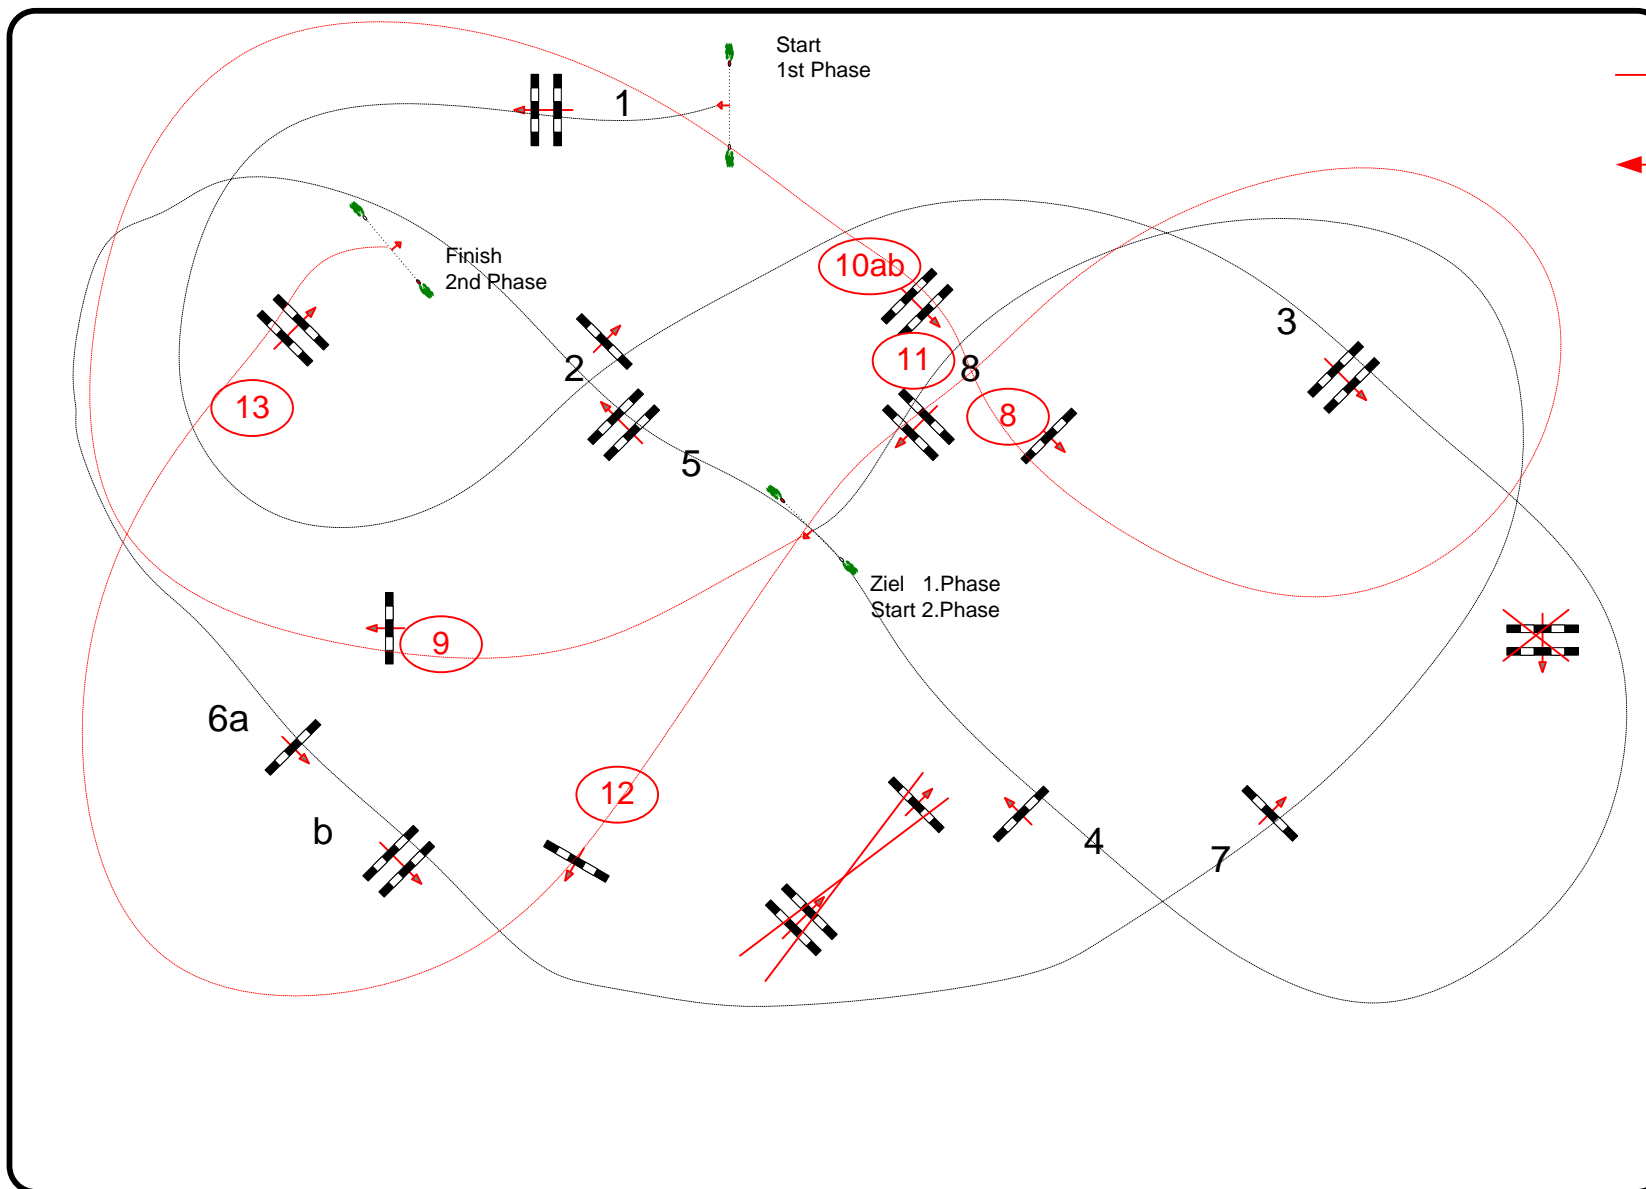

## AREZZO EQUESTRIAN CENTRE

Class No.: 196

Children

Competition in two Phases

Κυριακή, 5 Απρίλιος 2015

Start: 15:30

Table: A  
National RG:  
FEI RG / Art. 274.5.3  
Height: 1,20 m

Speed: 350 m/min

Length: 370 m  
Time allowed: 64 sec  
Time limit: 128 sec

Obstacles: 13  
Efforts: 15  
Penalty sec

2nd Phase:  
9 10a 10b 11 12 13  
Length: 250 m  
Time allowed: 43 sec  
Time limit: 86 sec

**COURSE DESIGNER**