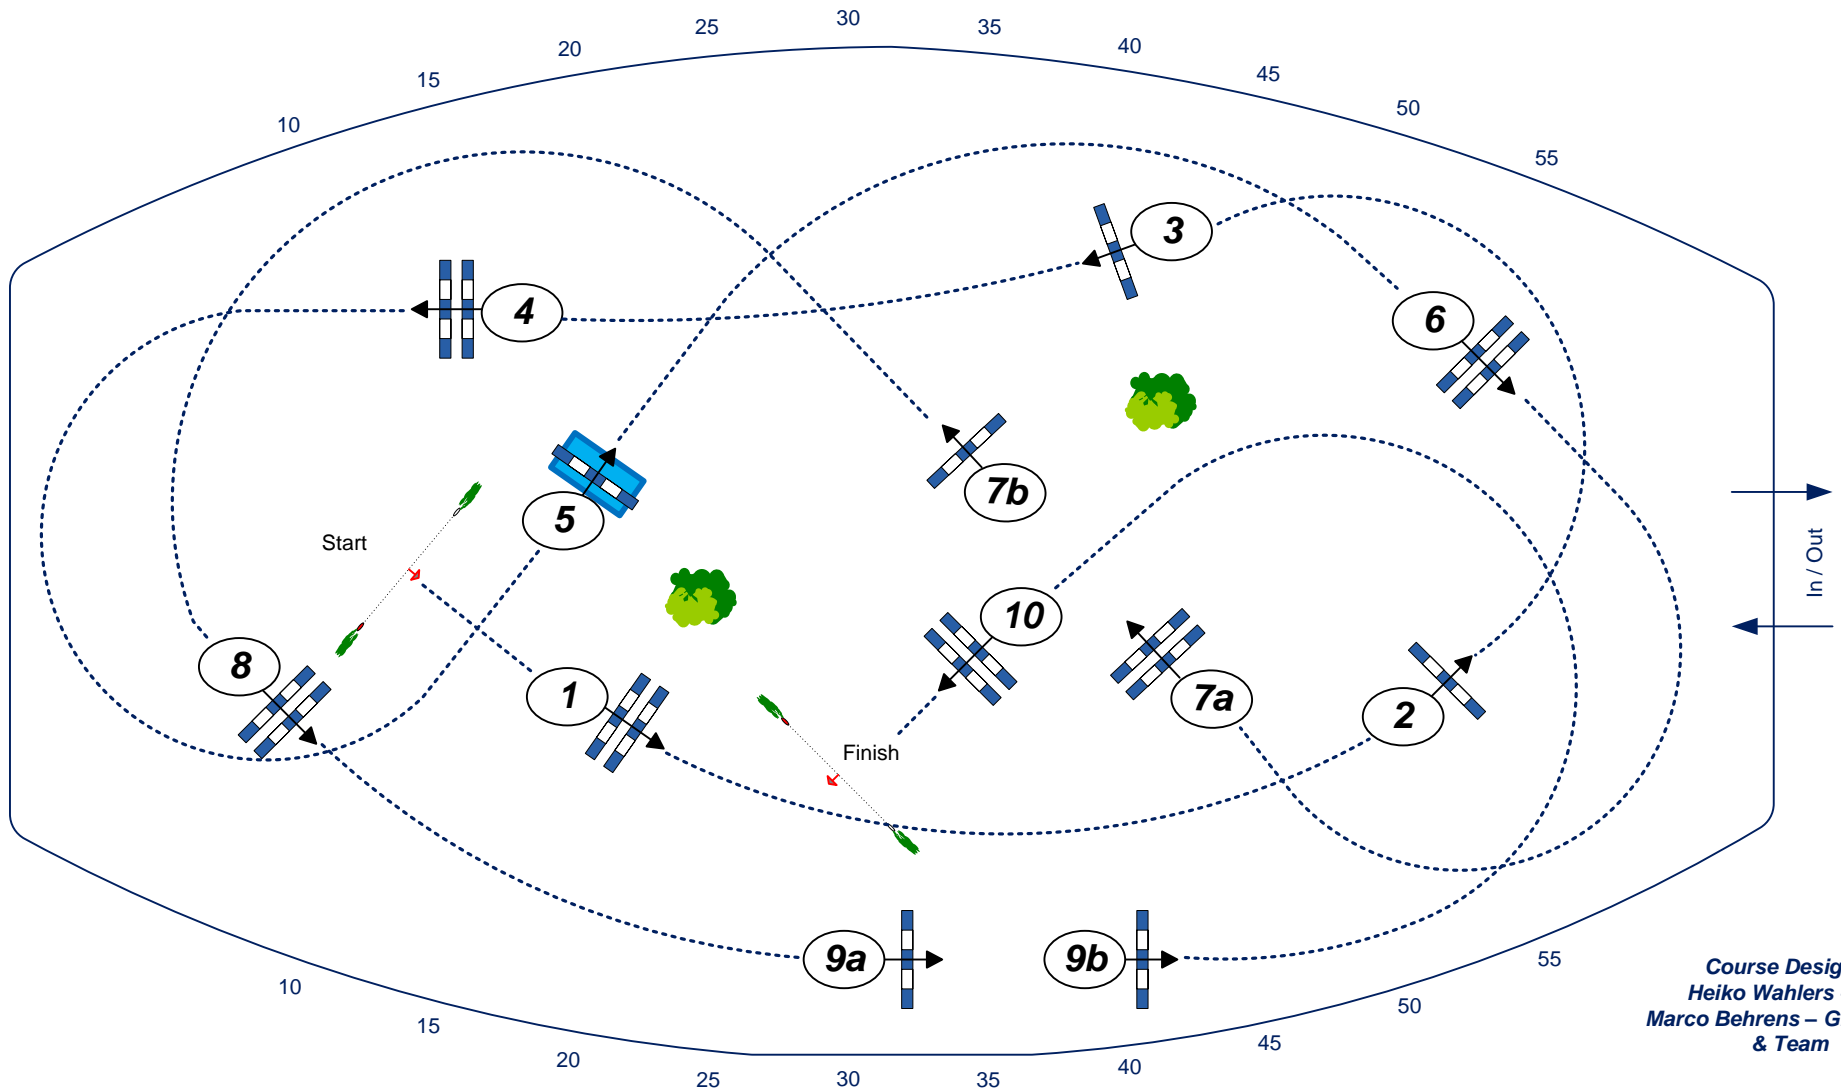

7

CSI4*/CSIYH1* Braunschweig – 15. Löwen – Classics 2016

Competition against the clock - Youngster Tour

Table: A
National RG:
FEI RG / Art. 238.2.1
Height: 1,35 m

Speed: 350 m/min
Length: 370 m
Time allowed: 64 sec
Time limit: 128 sec

Obstacles: 10
Efforts: 12

Course Designer
Heiko Wahlers - GER
Marco Behrens - GER (Ass.)
& Team