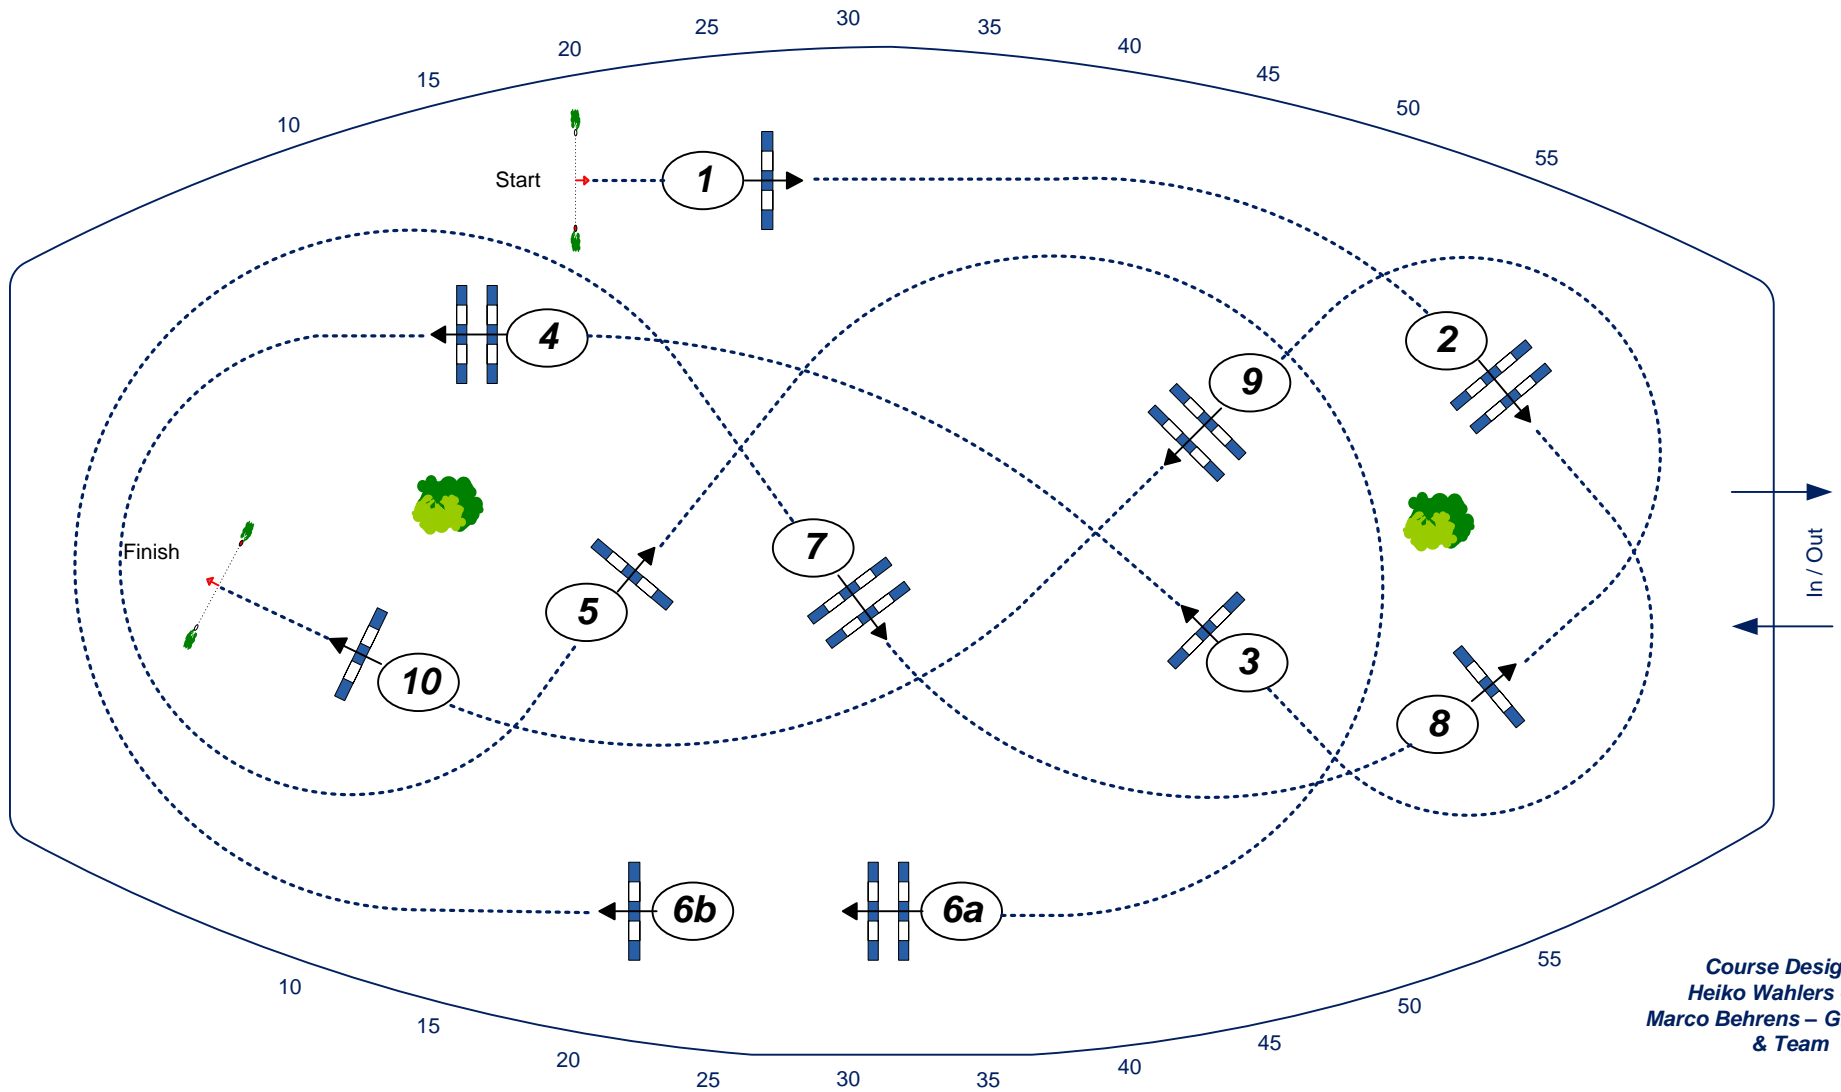

9

CSI4*/CSIYH1* Braunschweig – 15. Löwen – Classics 2016

Competition against the clock
Löwen Classics guests and friends

Table: A
National RG:
FEI RG / Art. 238.2.1
Height: 1,40 m

Speed: 350 m/min
Length: 340 m
Time allowed: 59 sec
Time limit: 118 sec

Obstacles: 10
Efforts: 11

Course Designer
Heiko Wahlers - GER
Marco Behrens – GER (Ass.)
& Team