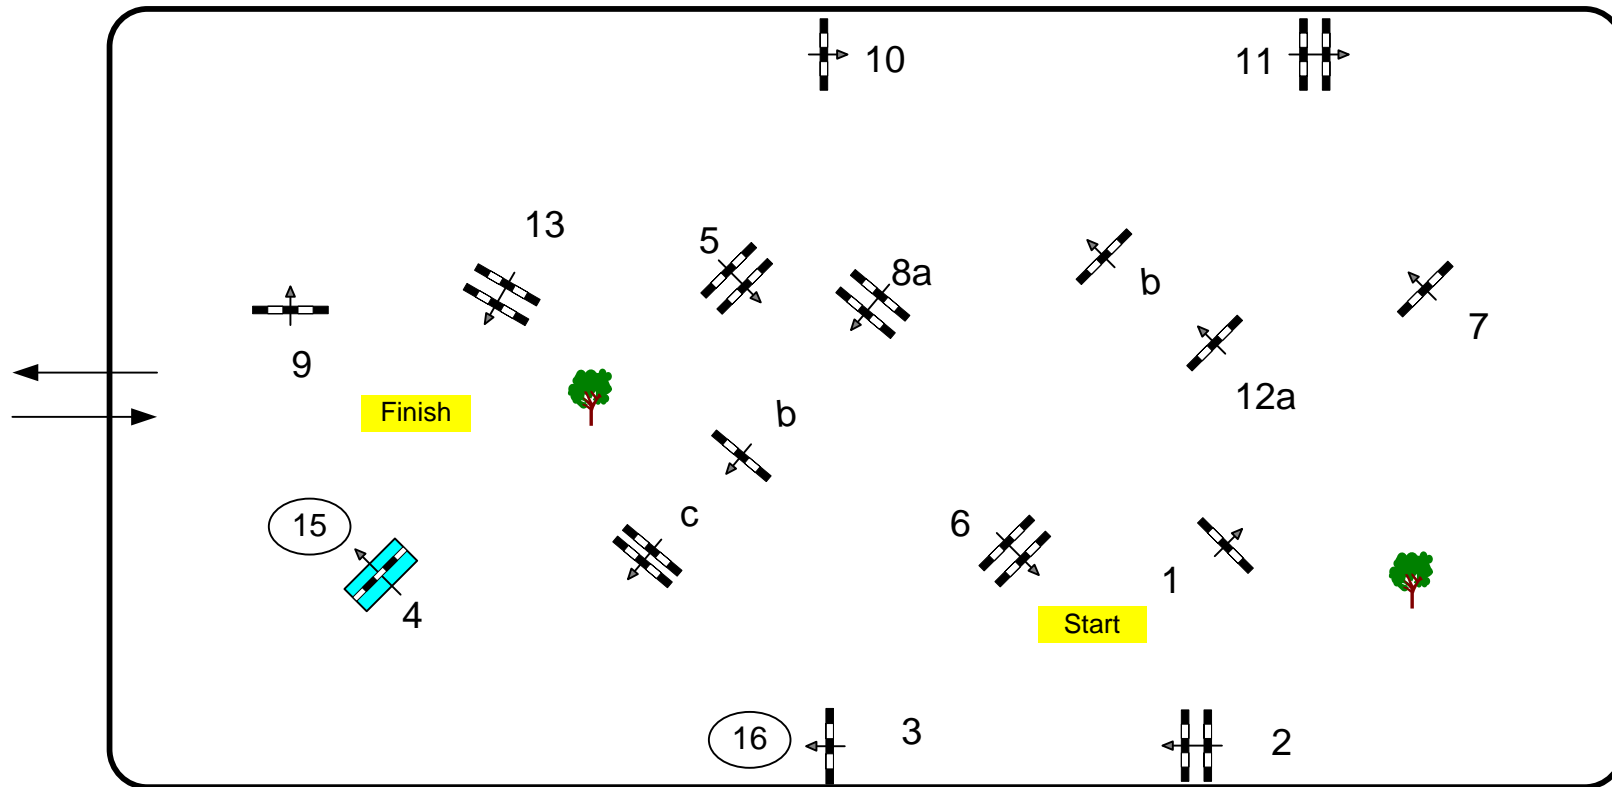

# CSI\*\* / CSIYH\* Riesenbeck 2016

Class No.: 6

1,40 m Medium Tour

Competition with one jump-off

Saturday 08.10.2016

Table: A  
National RG:  
FEI RG / Art. 238.2.2  
Height: 1,40 m

Speed: 350 m/min  
Length: 470 m  
Time allowed: 81 sec  
Time limit: 162 sec

Obstacles: 13  
Efforts: 16  
Penalty sec:

1st Jump-off: 15,1,8a,8b,10,11,12b,13,16  
Length: 340 m  
Time allowed: 59 sec  
Time limit: 118 sec

Course Designer:  
Klaus-W. Holle  
Isabel Rothenberger