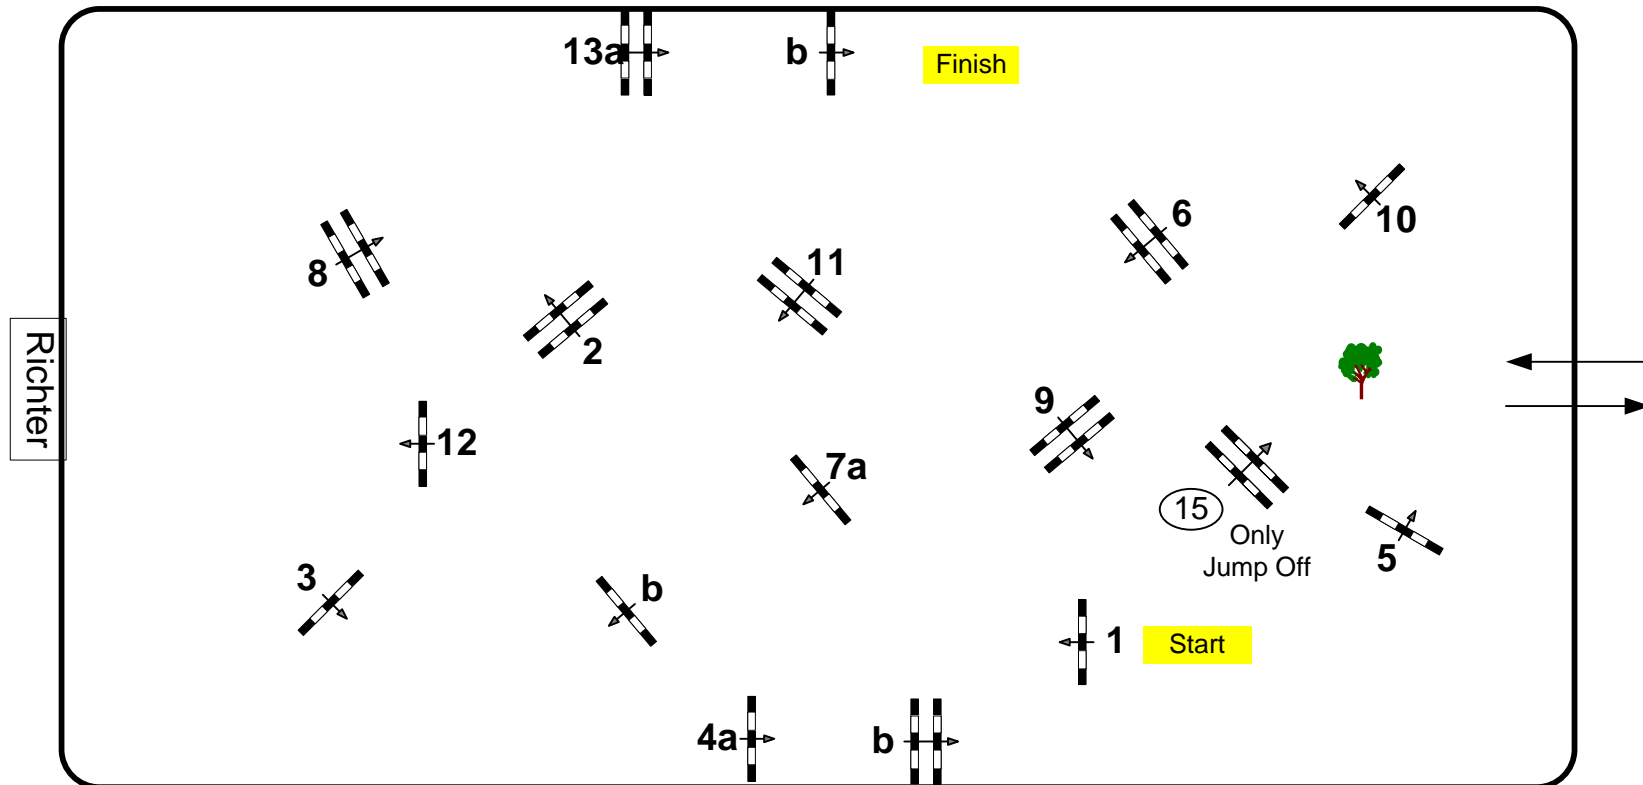

CSI** / CSIYH* Riesenbeck 2016

Class No.: 9

1,45 m Large Tour

Competition with one jump-off

Sunday 09.10.2016

Table: A
National RG:
FEI RG / Art. 238.2.2
Height: 1,45 m

Speed: 350 m/min
Length: 460 m
Time allowed: 79 sec
Time limit: 158 sec

Obstacles: 13
Efforts: 16
Penalty sec:

1st Jump-off: **4b,5,11,13a,13b,2,3,15**
Length: 340 m
Time allowed: 59 sec
Time limit: 118 sec

Course Designer:
Klaus-W. Holle
Isabel Rothenberger