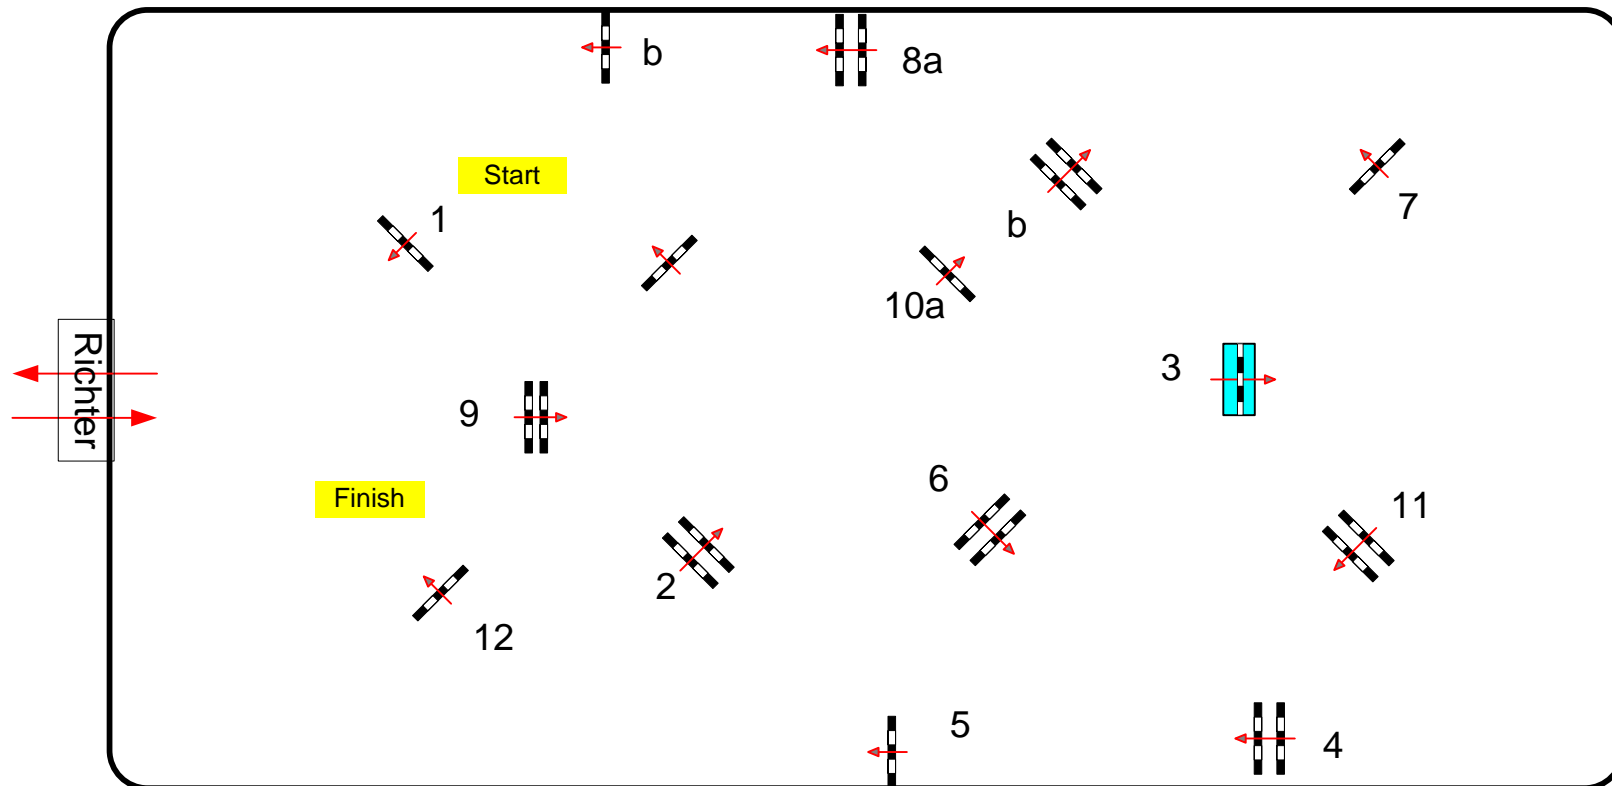

CSI** / CSIYH* Riesenbeck 2016

Class No.: 11 1,35 m Youngster Tour

Competition against the clock

Friday 07.10.2016

Table: A
National RG:
FEI RG / Art. 238.2.1
Height: 1,35 m

Speed: 350 m/min
Length: 470 m
Time allowed: 81 sec
Time limit: 162 sec

Obstacles: 12
Efforts: 14
Penalty sec:

1st Jump-off:
Length: 0 m
Time allowed: 0 sec
Time limit: 0 sec

Course Designer:
Klaus-W. Holle
Isabel Rothenberger